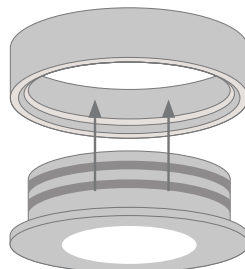

Diagrams / Additional

Surface Mounted Application: