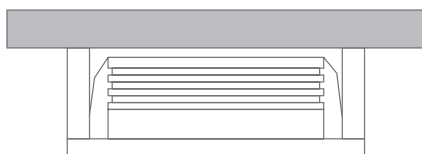

Diagrams / Additional

Surface Mounted Application: