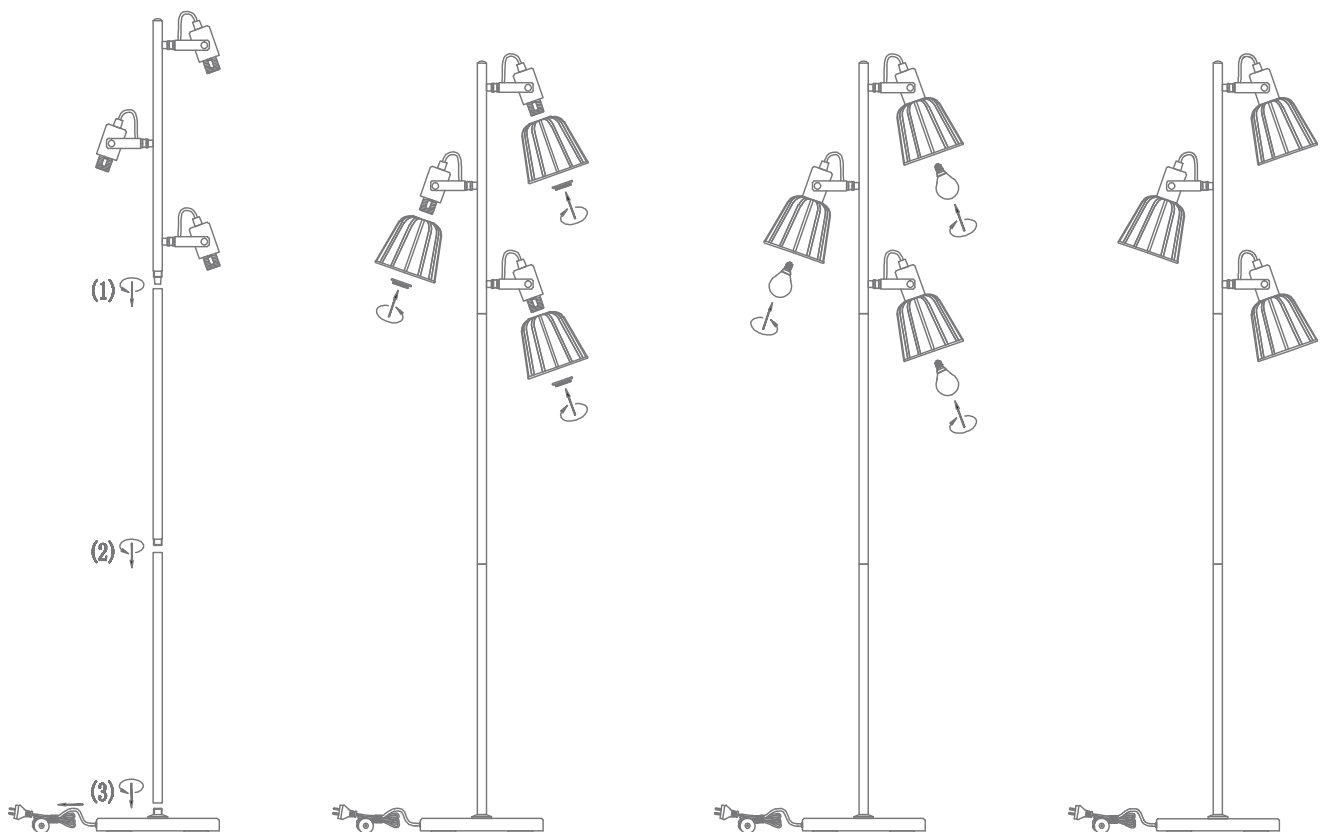

## ASHLEY-3FL

Date: 12/2020

Blk	Variants	Item No.	Lamp Base
22517		ASHLEY-3FL	E14

Thank you for purchasing your new ASHLEY Floor Lamp, Please take the time to read and understand the instruction sheet below. Failure to do so may void warranty.

### Specifications

Voltage:	240V	IP Rating:	20		
Power:	60W Max	Dimmable:	Yes		

Requires: 3 x E14 Lamps (Not Included)

**Note:** -The lamp must be installed by professional electrician  
-Ensure the power supply is switched off before fitting this product