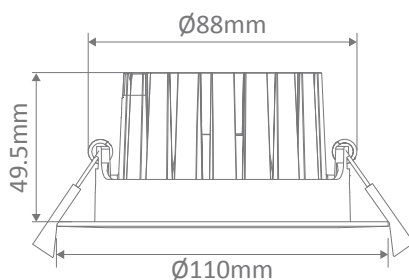

Aqua Tilt 13 Tilt LED Downlight

Description

The AQUA Series is a well-designed IP65 downlight range that offers a robust solution to wet areas and outdoor applications through enhanced silicon sealing and moisture protection methods. Features include tilt adjustable frame and optic lens diffuser with the choice of a Black or Satin White powder coated finish. Light is provided from a single point COB high performing LED with a perfectly matched 60° optical reflector. Suitable for bathrooms, or outdoor areas where moisture is a concern. Complete with a fully dimmable LED driver and flex and plug. Backed by our Three Year Replacement Warranty. Now with TRIO, the added option of changing the colour temperature output of the downlight with a dip switch at the back of the fitting.

Specification Features

Input Voltage:	240V
Power (W):	13W
IP rating (IP):	65
Lumens (lm):	Warm White 3000K - 1130lm Neutral White 4000K - 1300lm White 5700K - 1220lm
LED type:	COB
CCT:	3000K - 4000K - 5700K (Switchable)
CRI:	≥90
Beam angle (°):	60°
Dimmable:	Yes*
Lifespan (hrs):	50,000hrs
Cutout (Ø):	Ø90-95mm

*Fully dimmable with suitable dimmers.

Diagrams / Additional

Tilt: 30°
Cutout: Ø90-95mm

Item No.	Variant		Beam Angle	CCT
	Blk	Wht		
AQUA-TILT-13	21274	21278	60°	TRIO
	DALI			
	21291	21292	60°	TRIO