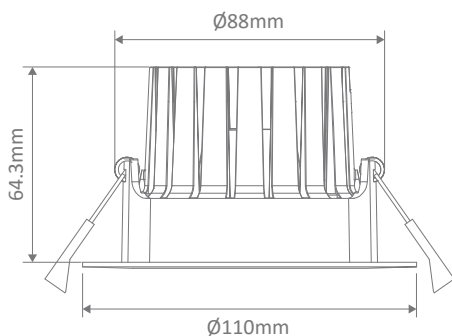

### Specification Features

- Input Voltage: 240V
- Power (W): 13W
- IP rating (IP): 65
- Lumens (lm): Extra Warm White 2700K - 1130lm  
Warm White 3000K - 1130lm  
Neutral White 4000K - 1300lm  
White 5000K - 1220lm
- LED type: COB
- CCT: 2700K - 3000K - 4000K - 5000K
- CRI: ≥80
- Beam angle (°): 60°
- Dimmable: Yes\*
- Lifespan (hrs): 50,000hrs
- Cutout (∅): ∅90-95mm

### Diagrams / Additional

Cutout: ∅90-95mm

Item No.	Variant	Beam Angle	Colour
AQUA-13-BLK	21238	60°	3000K
	21242		4000K
	21246		5000K
AQUA-13-WHT	21254	60°	3000K
	21258		4000K
	21262		5000K