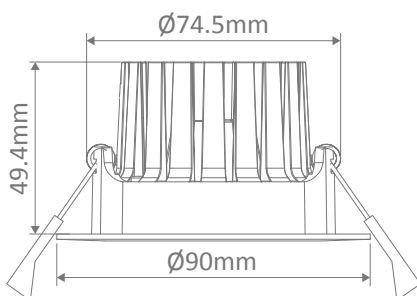

### Specification Features

Input Voltage:	240V
Power (W):	10W
IP rating (IP):	65
Lumens (lm):	Warm White 3000K - 870lm Neutral White 4000K - 980lm White 5000K - 930lm
LED type:	COB
CCT:	2700K - 3000K - 4000K - 5000K
CRI:	≥80
Beam angle (°):	60°
Dimmable:	Yes*
Lifespan (hrs):	50,000hrs
Cutout (p):	Ø75-80mm

### Diagrams / Additional

Cutout: Ø75-80mm

Item No.	Variant		Beam Angle	CCT
	Blk	Wht		
AQUA-10	21206	21222	60°	3000K
	21210	21226		4000K
	21214	21230		5000K
	DALI			
	21622	21619	60°	3000K
	21623	21620		4000K
21624	21621	5000K		