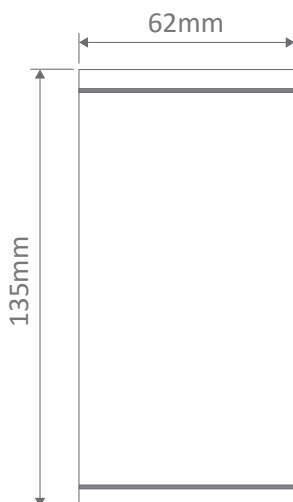

ALPHA-SM

Surface Mounted Ceiling Light

Description

The ALPHA-SM is a modern, exterior ceiling-mounted direct-light exuberating quality, efficiency and performance. Constructed from Pure 6063 Grade Aluminium, and completed with a Natural Clear Anodised Finish, the ALPHA-SM is not only visually appealing, but offers greater resistance to weather exposure. The ALPHA-SM is available with a high-performance 6W GU10 replaceable lamp (dimmable*) or without. Suitable for alfresco entertaining, BBQ areas and most other ceiling mounted exterior applications.

Specification Features

Input Voltage:	240V AC
Power (W):	6W (when supplied with lamp)
IP rating (IP):	65
Lumens (lm):	Warm White 3000K - 450lm White 5000K - 500lm
LED type:	GU10
CCT:	3000K - 5000K
CRI:	≥80
Beam angle (°):	60°
Dimmable:	Yes*
Lifespan (hrs):	40,000hrs

* Tested on the Domus dimmer series. May work on others but not tested.

Diagrams / Additional

Item No.	Variant			Colour Temp
	Blk	Alu	Wht	
ALPHA-SM	19134	19137	19136	TRIO
	19809	19413	19812	3000K
	19810	19414	19813	5000K
	19808	19415	19811	Body Only