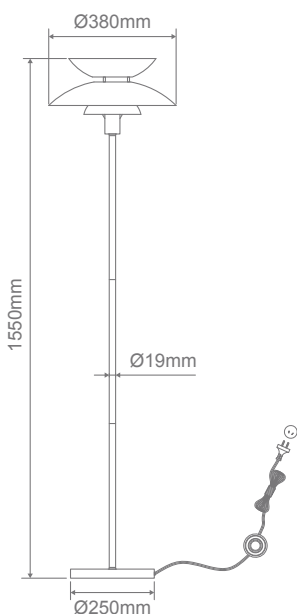

Allegra FL Metal Floor Lamp

Description

ALLEGRA-FL floor lamp Series combines a stylish metal base, thin metal frame and a three-tier shade, which offers a modern anti-glare appearance for most modern interior decors. Ideal as a feature lamp in living rooms and bedrooms. Featuring painted Matt White, Matt Black or Brushed Chrome finishes. Part of a family of matching pendant, table lamp and floor lamp.

Specification Features

Input Voltage: 240V
 Power (W): 25W LED Max
 Requires: 1xE27 Globe (Not Included)

Diagrams / Additional

Item No.	Variant		
	Blk	Wht	Schr
ALLEGRA-FL	22707	22708	22709