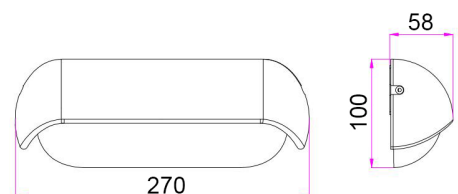

PART NO.	DESCRIPTION	LUMENS			WATT	CRI	WEIGHT	BOX	CARTON QTY
		3000K	4000K	6500K					
AKENTRI1	WALL S/M RECT LED TRI Eyelid Opal Diff Dark Grey	759lm	908lm	875lm	13	>80	0.90kg	28x11x7cm	1/8
AKENTRI2	WALL S/M RECT LED TRI Eyelid Opal Diff WH	759lm	908lm	875lm	13	>80	0.90kg	28x11x7cm	1/8