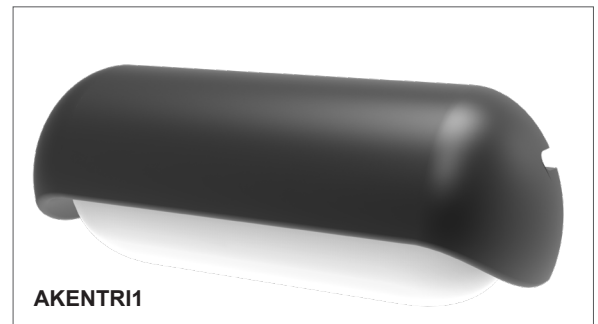

### LED Tri-CCT Exterior Surface Mounted Eyelid Wall Lights

#### Product Features

- Input voltage: 100-240V AC 50/60Hz
- Inbuilt constant current driver included
- Housing & heatsink: powder coated aluminium
- Diffuser: PC
- Back plate: PC
- Tri-CCT (3000K/4000K/6500K) in one fitting
- CCT switch inside of the fitting
- LED chips: 24pcs SMD2835
- Power factor: >0.5
- CRI: >80
- Ambient Temperature: -20 to 50°C
- Not suitable for use with dimmers
- Suitable for 2-way switching
- Suitable for use with PIR or Microwave sensors