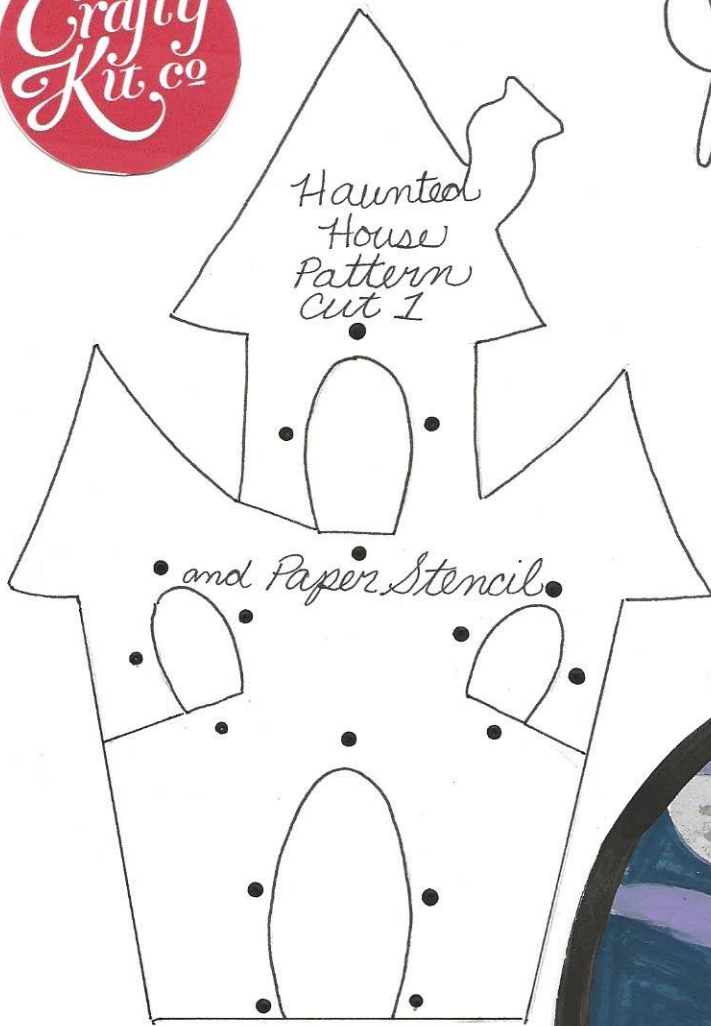

Jayne's Haunted House

Felt Fabric

Navy

Black

DMC 310 Black

Side Roof

Paper Stencil

Top Roof
Paper Stencil

Moon

Paper Stencil

- Wool Felt
- White
 - Raven
 - Cartwheel
 - Buttercup
 - Lavendar
 - Bode
 - Forest
 - Mouse
 - Drizzle