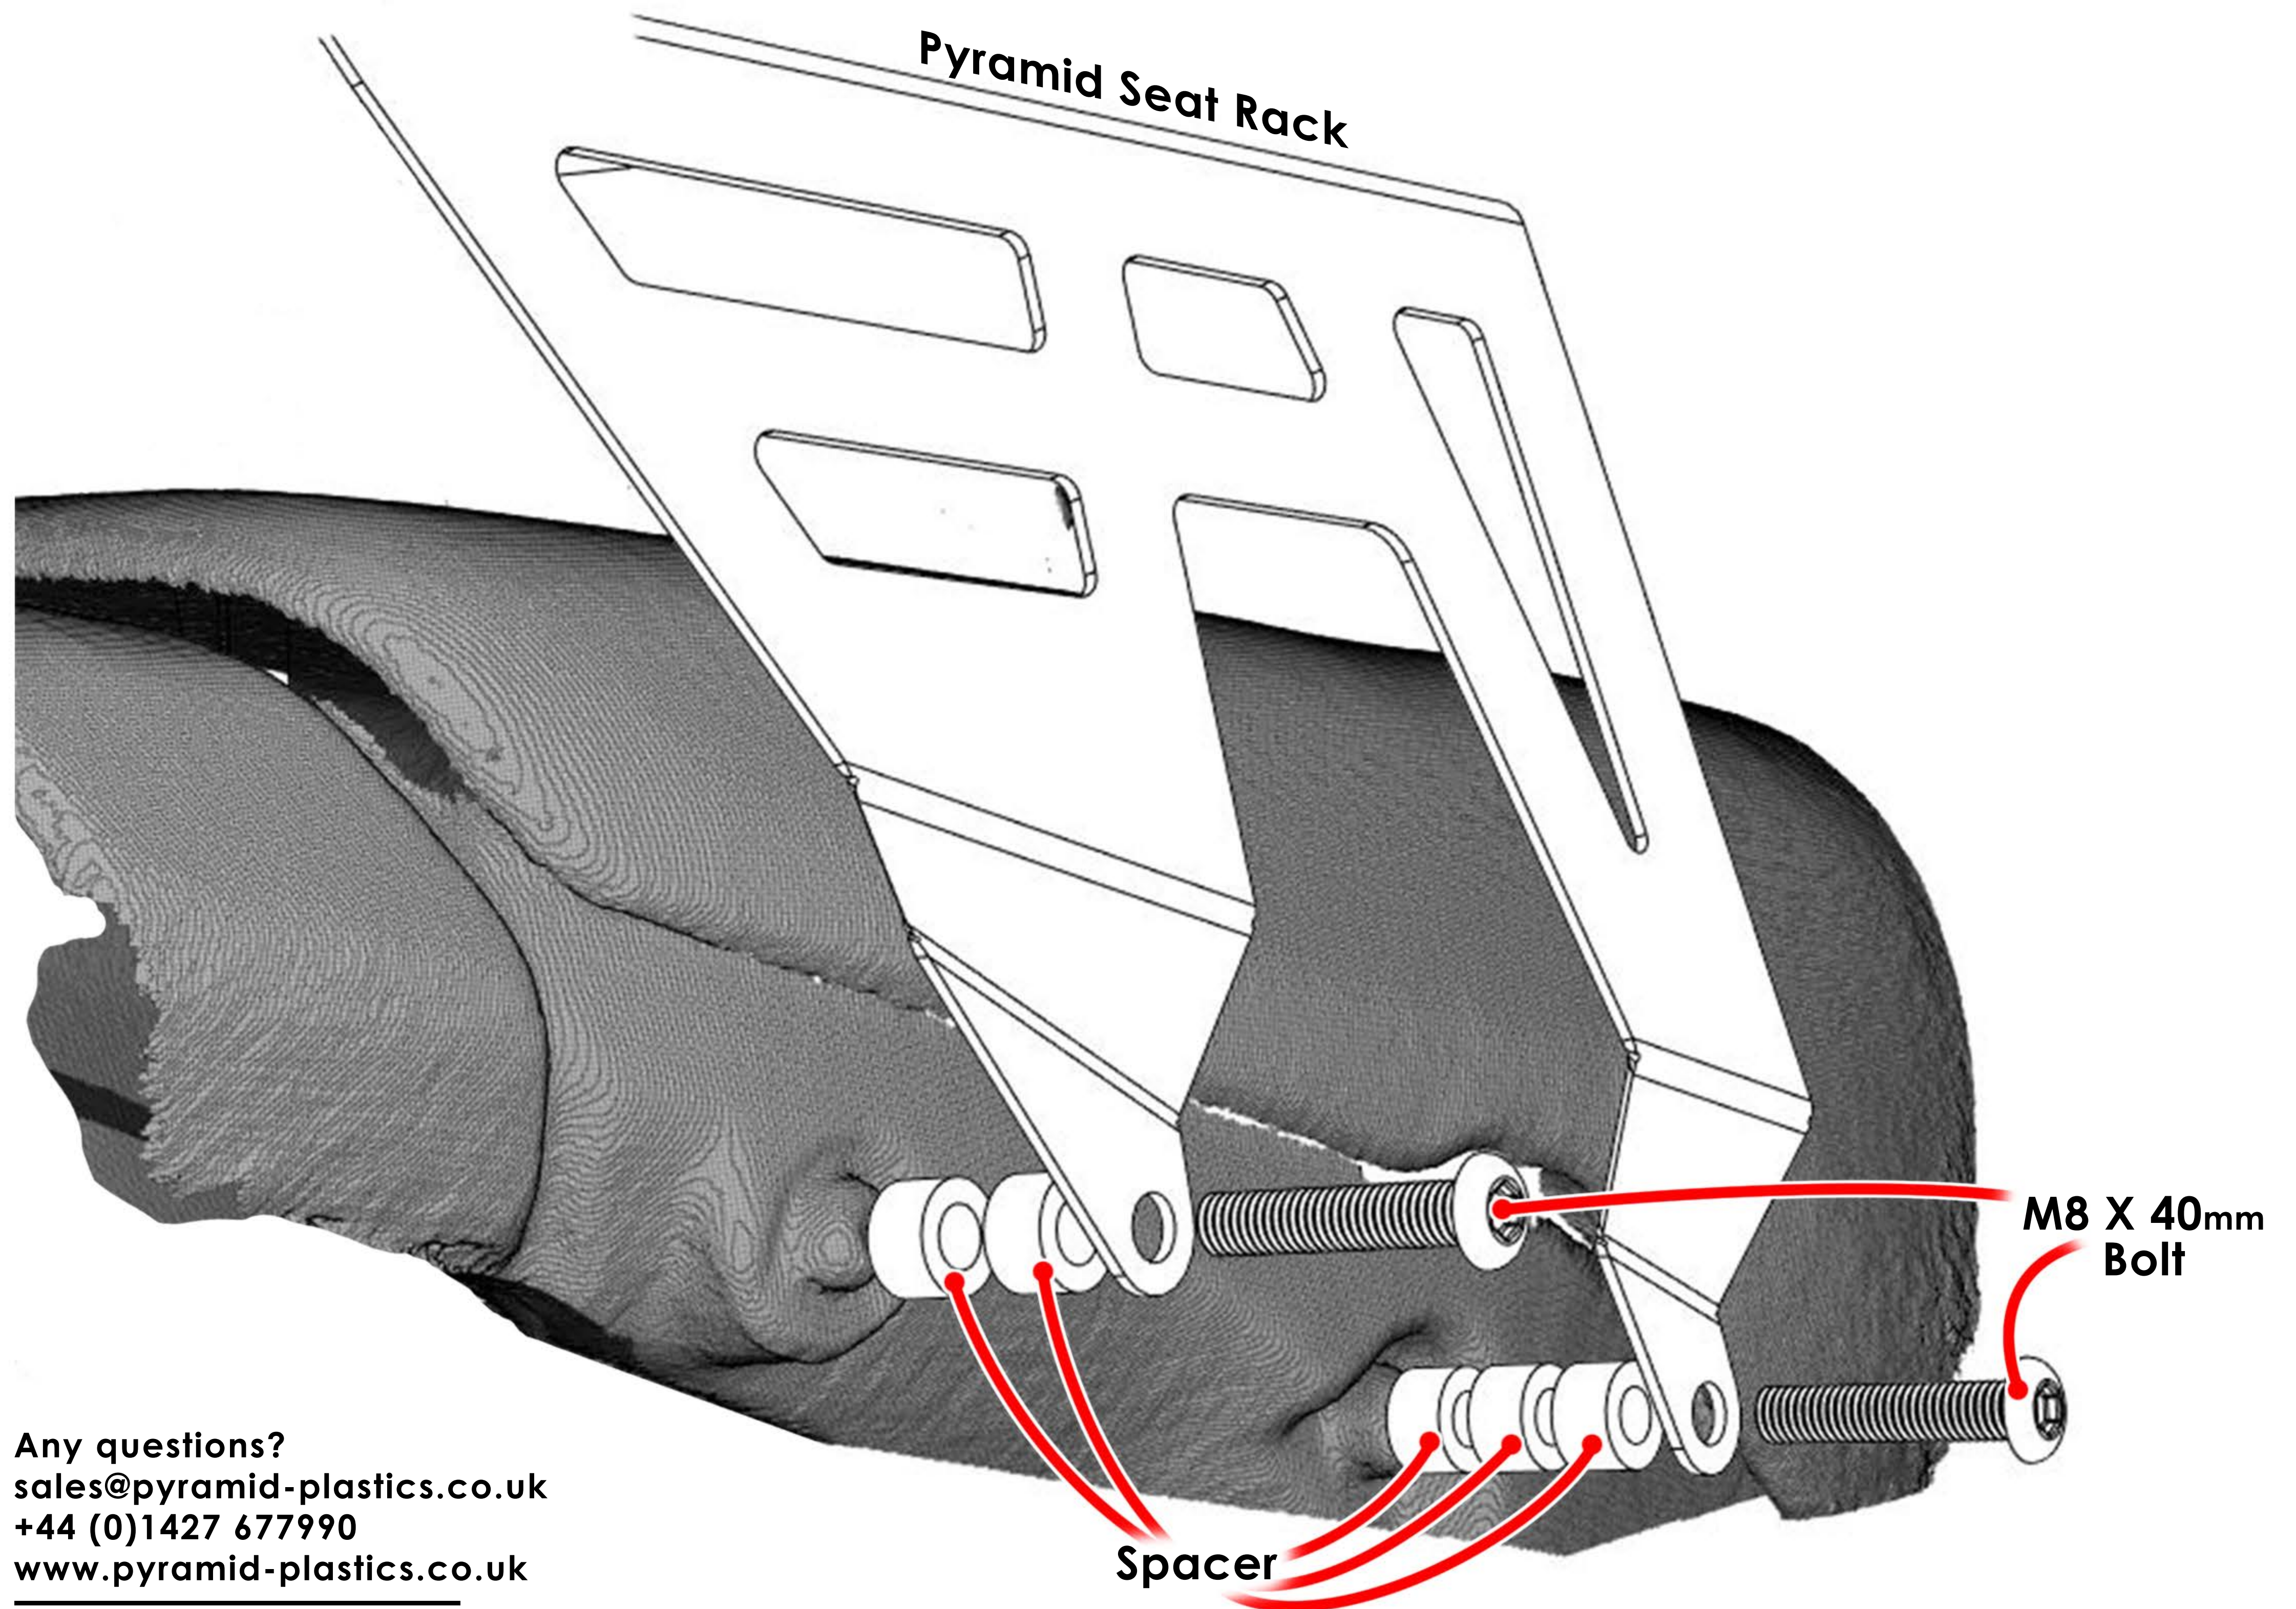

# PYRAMID

## 35105 Honda MSX 125 (Grom) Seat Rack Fitting Instructions

Kit Includes:

1X	C35105	Seat Rack
4X	CBOL0305	M8 X 40mm Bolt
10X	CSPAM80002	Spacer

- Remove the 4 original caps from the bike and fit the Pyramid Seat Rack as shown below.