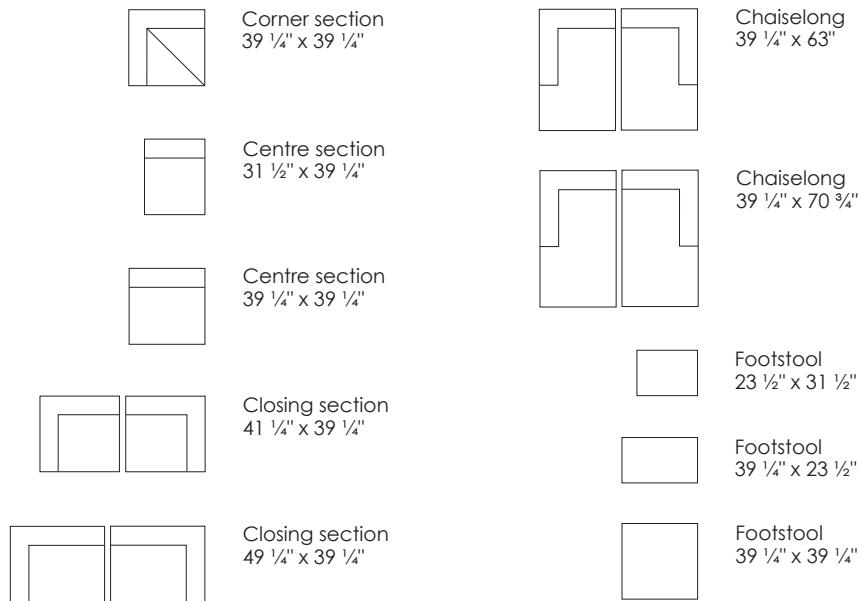

Model Baseline · Design by Jens Juul Eilersen

Arm height: 24" · Arm width: 9 1/2" · Total depth (frame): 39 1/4" · Seat depth: 20 1/2" · Seat height: 15 3/4" · Total height (frame): 24"

Corner section  
39 1/4" x 39 1/4"

Centre section  
31 1/2" x 39 1/4"

Centre section  
39 1/4" x 39 1/4"

Closing section  
41 1/4" x 39 1/4"

Closing section  
49 1/4" x 39 1/4"

Chaiselong  
39 1/4" x 63"

Chaiselong  
39 1/4" x 70 3/4"

Footstool  
23 1/2" x 31 1/2"

Footstool  
39 1/4" x 23 1/2"

Footstool  
39 1/4" x 39 1/4"

Scale 1:100

All overall dimensions correspond to frame sizes.

Model Baseline · Design by Jens Juul Eilersen

Arm height: 24" · Arm width: 9 1/2" · Total depth (frame): 39 1/4" · Seat depth: 20 1/2" · Seat height: 15 3/4" · Total height (frame): 24"

Scale 1:100

All overall dimensions correspond to frame sizes.