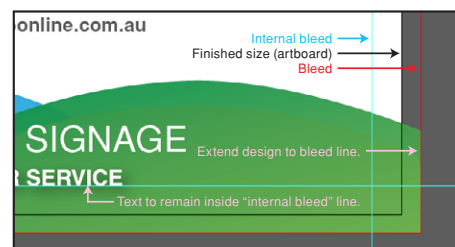

Zoomed in view showing artboard, bleed lines, and manually created guides for "internal" bleed.