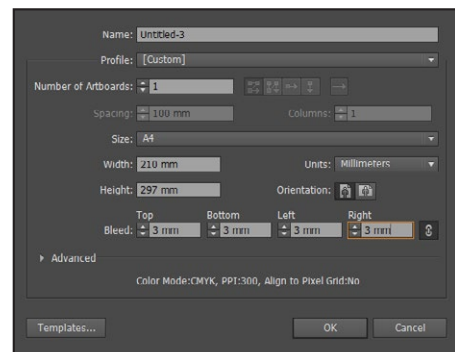

DIGITAL & PRESS PRINTING	LARGE FORMAT & SIGNAGE
FORMAT	PDF, CMYK colour space, Zip compression or Jpeg Maximum Quality	
POST-PROCESSING	All effects & transparency flattened, text converted to outlines, overprints OFF	
FILE TRANSFER	Up to 10MB via email, larger files through a file hosting site (eg, wetransfer.com)	
BLEED	3mm	10mm
RESOLUTION	300dpi	72 - 100dpi

setting up artboards & bleed

PROFESSIONAL GRAPHICS PROGRAMS: Eg, Illustrator, InDesign, Corel Draw.

Most professional graphics programs allow you to set up artboards and bleed areas separately. In this case, set up the artboards to the finished size (eg, an A4 would be 210 x 297mm), and specify the required bleed (for digital and offset printing, it is 3mm).

When designing, make sure your graphics extend all the way to the bleed area, including any images used that sit right at the edge of the print.

It is also recommended that any text or important information does not sit too close to the edge of the page, especially on double-sided prints. An "internal" bleed area of 1x or 2x the external bleed area is best - ie, between 3mm - 6mm on digital and offset printing. Few programs offer internal bleed guides, but these can be set up manually.

When exporting to a Print-Ready PDF file, make sure to use the specifications over page. No additional crop marks are required.

Setup dialogue showing how to set up artboard dimensions and bleed settings.