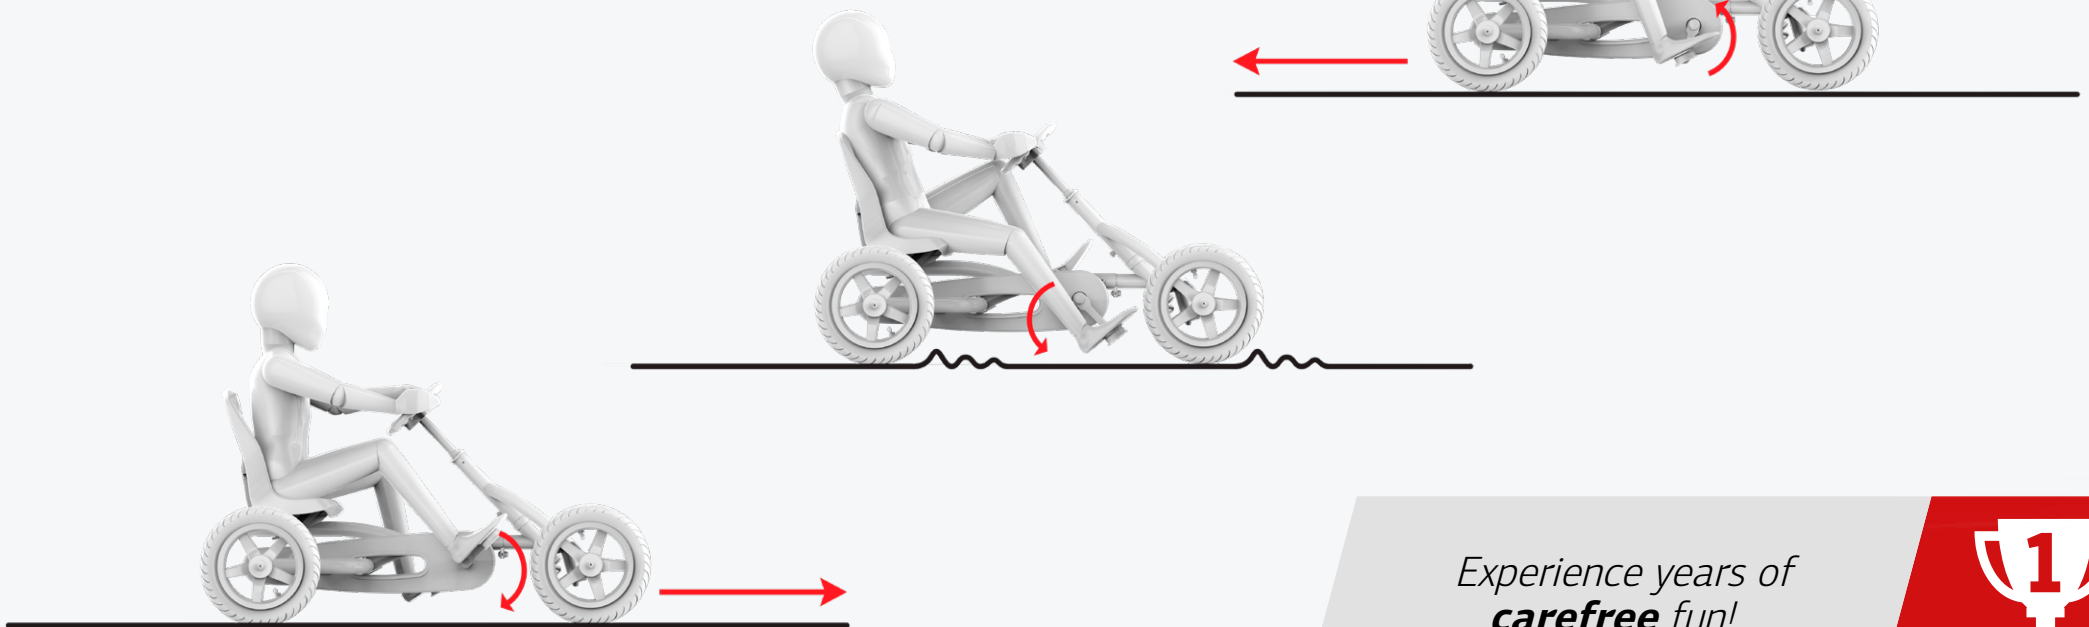

The BERG Buddy includes the following features that make it much safer and offer more fun.

*Experience years of
carefree fun!*

1. ROBUST FRAME

The BERG Buddy will give you years of outdoor fun. This go-kart has a robust metal frame that can take a beating.

Also, the adjustable seat and steering wheel allow you to get into the ideal position in the BERG Buddy.

*Experience years of
carefree fun!*

2. BFR-SYSTEM

The BERG Buddy is equipped with the unique, patented BFR-system. BFR stands for: Break, Freewheel and Reverse. The BFR-system allows you to brake using the pedals, but also reverse immediately after coming to a standstill.

This makes the BERG Buddy super simple and easy to ride. In addition, safety and maximum fun are perfectly combined due to the BFR-system.

Experience years of
carefree fun!

3. STABLE THANKS TO 4 WHEELS

Thanks to its four wheels, the BERG Buddy has excellent stability. They allow you to take corners quickly, sharply and safely.

The BERG Buddy also has a swing axle. This creates a swinging motion of the front wheels as a result of which bumps in the road are absorbed. Consequently, the BERG Buddy remains firmly on the ground. A safe solution!