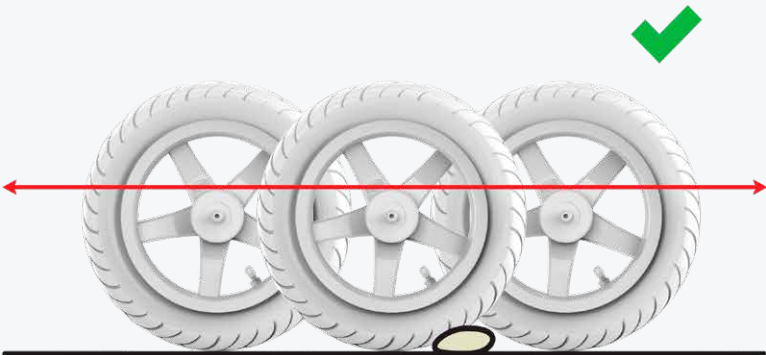

Experience years of
carefree fun!