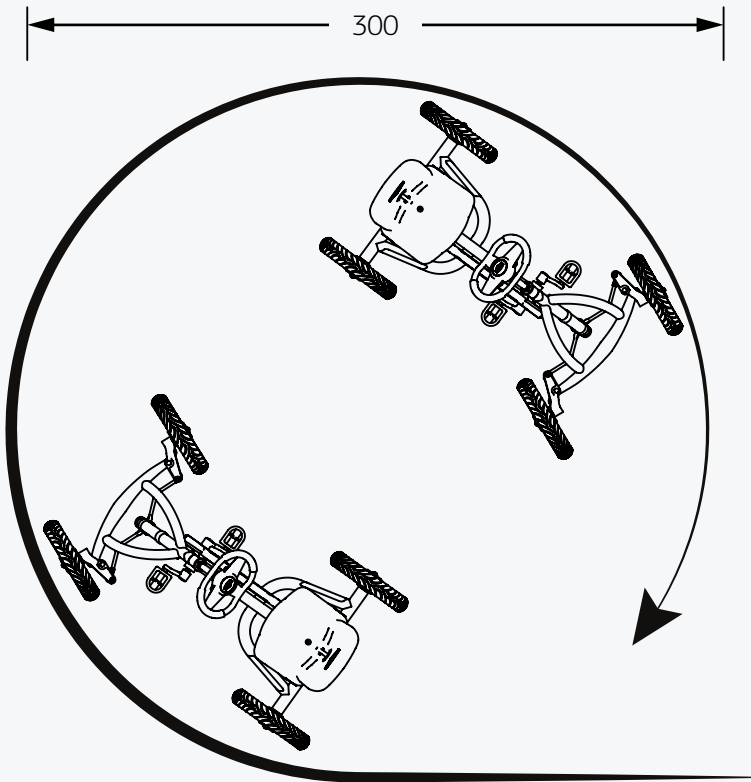

* Does not fit on the BMW Street Racer

BERG BUDDY DATA

Great performance, great adventures

The following data is applicable on all Buddy versions.

* All dimensions in cm

BERG BUDDY DATA

Great performance, great adventures

General

Recommended age	3 - 8 years
Min user height	90 cm
Max user height	130 cm
Max user weight	50 kg
Parental supervision necessary	Yes
Safety mark	CE
Assembly time	±30 min

Physical characteristics

Length	115 cm
Width	65 cm
Height	63 cm