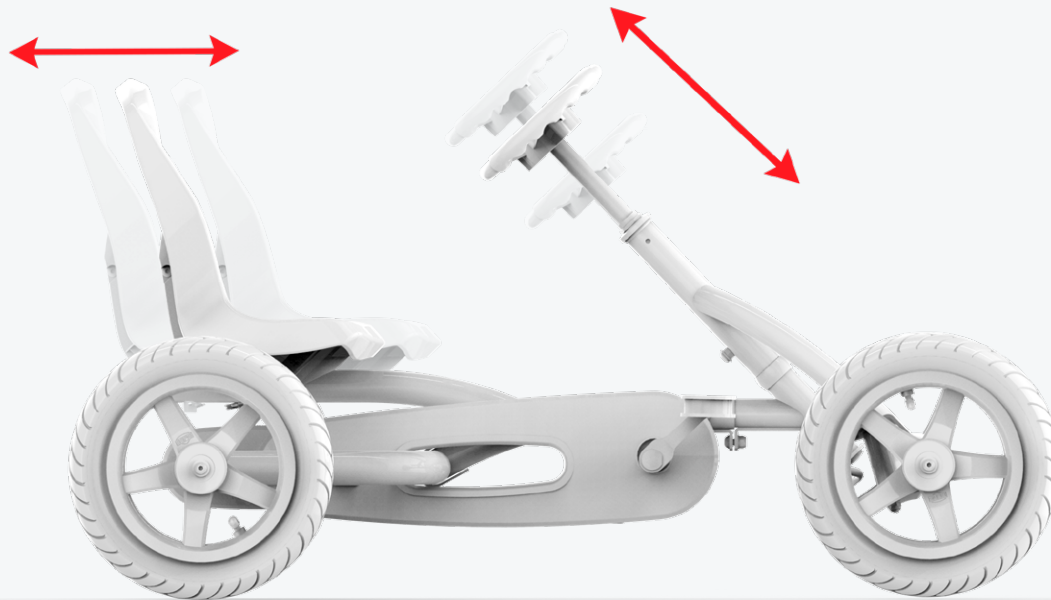

3-8

100 to 130 cm

BERG BUDDY

Great performance, great adventures

You will have the best adventures with your BERG Buddy. This cool go-kart is stable and safe. You will remain firmly on the ground even when going round the sharpest corners.

Discover the world with this cool go-kart! You won't need to worry about a thing during your adventures, because the BERG Buddy meets all safety requirements. The BFR-system enables you to go tearing around easily. The BERG Buddy will grow with you so you will have fun for a long time to come.

The BERG Buddy includes the following features that make it much safer and offer more fun.

*Experience years of
carefree fun!*

1. ROBUST FRAME

The BERG Buddy will give you years of outdoor fun. This go-kart has a robust metal frame that can take a beating.

Also, the adjustable seat and steering wheel allow you to get into the ideal position in the BERG Buddy.

*Experience years of
carefree fun!*

2. BFR-SYSTEM

The BERG Buddy is equipped with the unique, patented BFR-system. BFR stands for: Break, Freewheel and Reverse. The BFR-system allows you to brake using the pedals, but also reverse immediately after coming to a standstill.