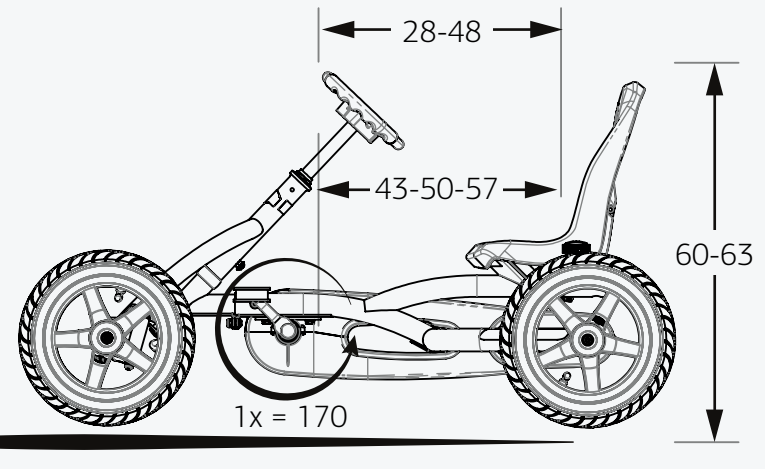

* Does not fit on the BMW Street Racer

BERG BUDDY DATA

Great performance, great adventures

The following data is applicable on all Buddy versions.

* All dimensions in cm

BERG BUDDY DATA

Great performance, great adventures

General

Recommended age	3 - 8 years
Min user height	90 cm
Max user height	130 cm
Max user weight	50 kg
Parental supervision necessary	Yes
Safety mark	CE
Assembly time	±30 min

Physical characteristics

Length	115 cm
Width	65 cm
Height	63 cm