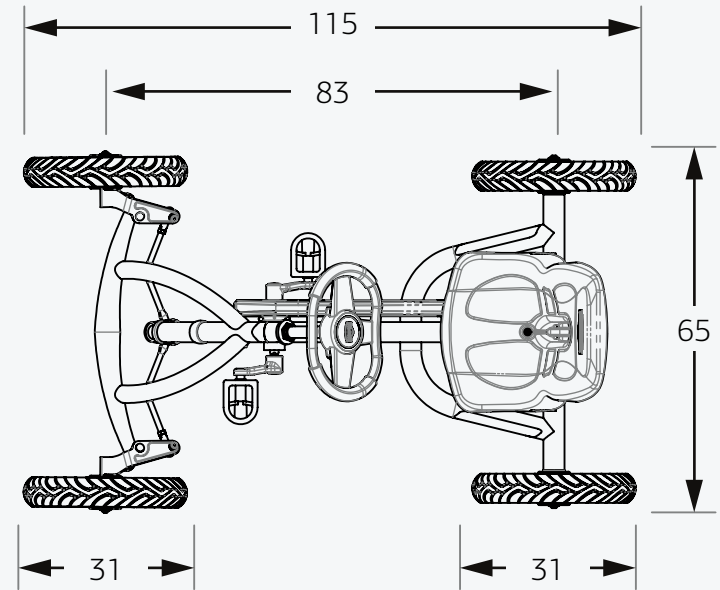

* Does not fit on the BMW Street Racer

BERG BUDDY DATA

Great performance, great adventures

The following data is applicable on all Buddy versions.

* All dimensions in cm

BERG BUDDY DATA

Great performance, great adventures

General

Recommended age	3 - 8 years
Min user height	90 cm
Max user height	130 cm
Max user weight	50 kg
Parental supervision necessary	Yes
Safety mark	CE
Assembly time	±30 min

Physical characteristics

Length	115 cm
Width	65 cm
Height	63 cm