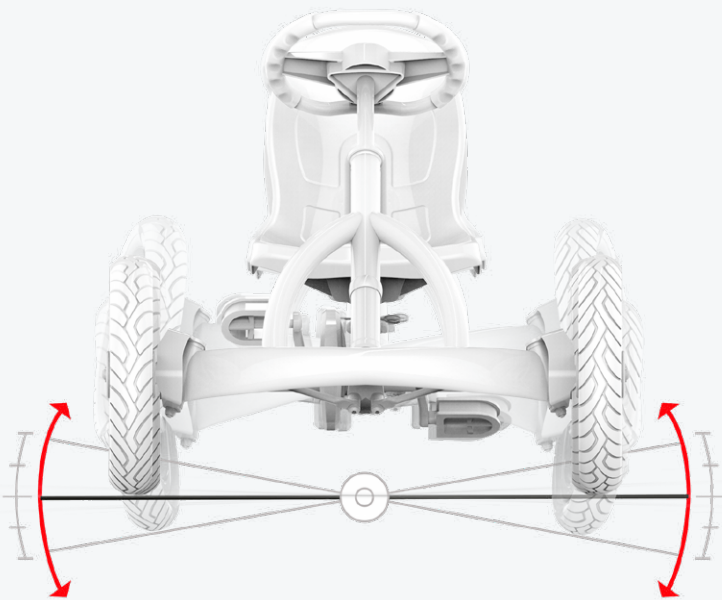

Also, the adjustable seat and steering wheel allow you to get into the ideal position in the BERG Buddy.

*Experience years of
carefree fun!*

2. BFR-SYSTEM

The BERG Buddy is equipped with the unique, patented BFR-system. BFR stands for: Break, Freewheel and Reverse. The BFR-system allows you to brake using the pedals, but also reverse immediately after coming to a standstill.

This makes the BERG Buddy super simple and easy to ride. In addition, safety and maximum fun are perfectly combined due to the BFR-system.

Experience years of
carefree fun!

3. STABLE THANKS TO 4 WHEELS

Thanks to its four wheels, the BERG Buddy has excellent stability. They allow you to take corners quickly, sharply and safely.

The BERG Buddy also has a swing axle. This creates a swinging motion of the front wheels as a result of which bumps in the road are absorbed. Consequently, the BERG Buddy remains firmly on the ground. A safe solution!