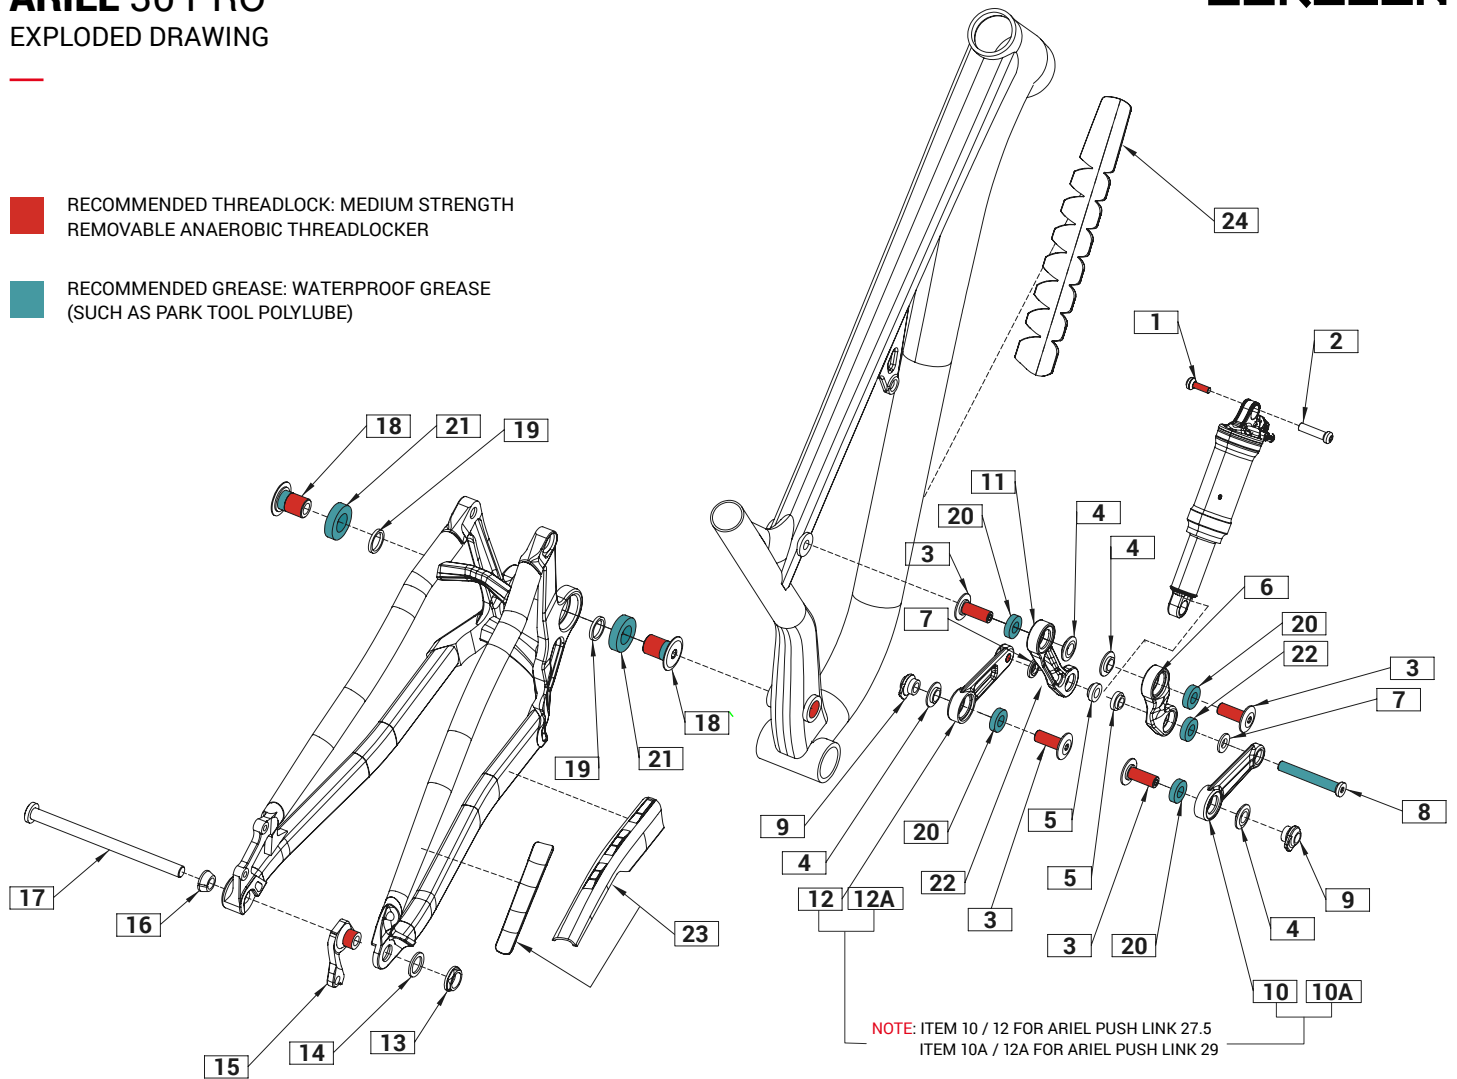

## EXPLODED DRAWING

**SARACEN**

**RECOMMENDED THREADLOCK: MEDIUM STRENGTH  
REMOVABLE ANAEROBIC THREADLOCKER**

**RECOMMENDED GREASE: WATERPROOF GREASE  
(SUCH AS PARK TOOL POLYLUBE)**

ITEM	PART NUMBER	DESCRIPTION	QTY NEEDED	TORQUE	NOTES
1 & 2	RNSPR50008	ARIEL UPPER SHOCK BOLT	1	9NM	PART NUMBER INCLUDES ITEM 1 & 2
3	RNSPR50006	ARIEL LINKAGE AXLE (PAIR)	4	15NM	-
4	RNSPR50007	ARIEL LINKAGE SPACER (PAIR)	4	-	-
5	RNSPR50005	ARIEL INNER SHOCK SPACERS (PAIR)	2	-	-
6 & 11	RNSPR50002	ARIEL ROCKER LINK ARMS (PAIR)	1	-	PART NUMBER INCLUDES ITEM 6 & 11
7	RNSPR50004	ARIEL OUTER SHOCK SPACERS (PAIR)	2	-	-
8	RNSPR50003	ARIEL LOWER SHOCK BOLT	1	10NM	-
9	RNSPR50009	ARIEL SWING ARM THREADED INSERT (PAIR)	2	-	-
10 & 12	RNSPR50000	ARIEL PUSH LINK 27.5 (PAIR)	1	-	PART NUMBER INCLUDES ITEM 10 & 12
10A & 12A	RNSPR50001	ARIEL PUSH LINK 29 (PAIR)	1	-	PART NUMBER INCLUDES ITEM 10A & 12A
13 & 15	RNS4049	ARIEL NON-DIRECT HANGER + NUT	1	20NM	PART NUMBER INCLUDES ITEM 13 & 15
13 & 15	RNS4047	ARIEL DIRECT HANGER + NUT	1	20NM	PART NUMBER INCLUDES ITEM 13 & 15
14	RNSPR50010	ARIEL HANGER WASHER	1	-	-
16	RNSPR50011	ARIEL AXLE TAPER WASHER	1	-	-
17	RNSPR50012	ARIEL 157 REAR AXLE	1	15NM	-
18 & 19	RNS5224	ARIEL MAIN AXLE BOLTS + SPACERS (PAIR)	2	36NM	PART NUMBER INCLUDES ITEM 18 & 19
20	N/A	ARIEL LINKAGE BEARINGS 6901.RS	4	-	-
21	N/A	ARIEL MAIN PIVOT BEARINGS 6904.RS	2	-	-
22	N/A	ARIEL MAIN PIVOT BEARINGS 6900.RS	2	-	-
23	RNSPR50016	ARIEL CHAINSTAY PROTECTOR	1	-	-
24	RNSPR50018	ARIEL DOWNTUBE PROTECTOR	1	-	-