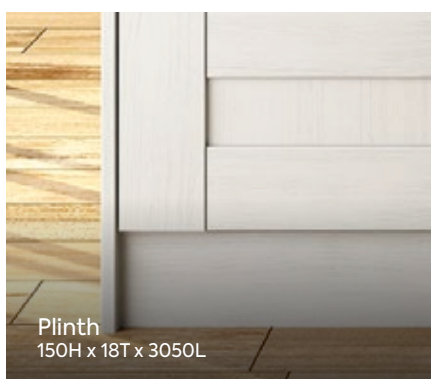

Range Accessories

Pre Glued Edging Tape
22T x 50M
(Not available in Oakgrain Azure Blue)

Plinth
150H x 18T x 3050L

ⓔ

Classic Cornice
3050L

ⓔ

Multi-Purpose Rail
55W x 36T x 3050L

ⓔ