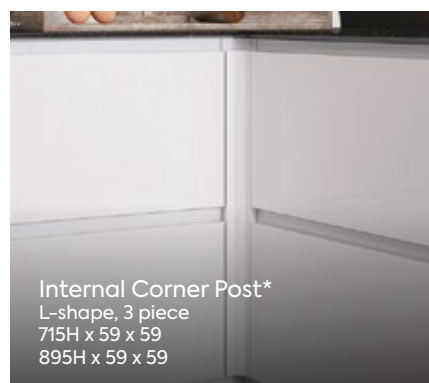

Supermatt Dust Grey

Supermatt Graphite

Supermatt Indigo Blue

Jayline

Range Accessories

Pre Glued Edging Tape
22T x 50M (Matt & Gloss Finish Available)

* See page 128 & 129 for corner planning details.

Made to Measure Doors and Matching Accessories

Firbeck

A stunning collection of kitchen doors and drawer fronts. This slab door has a matching edge and is a superb choice for modern kitchen styling.

- 18mm MDF slab door
- Choose from 10 on-trend colours
- Available in standard and non standard sized kitchen doors, drawer fronts and matching accessories.
- Despatched within 7 days*
- The Firbeck range carry a 6 year warranty.