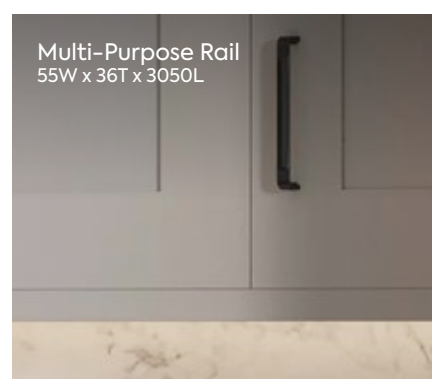

Range Accessories

Pre Glued Edging Tape
22T x 50M
(Not available in Oakgrain Azure Blue)

Plinth
150H x 18T x 3050L

ⓔ

Classic Cornice
3050L

ⓔ

Multi-Purpose Rail
55W x 36T x 3050L

ⓔ