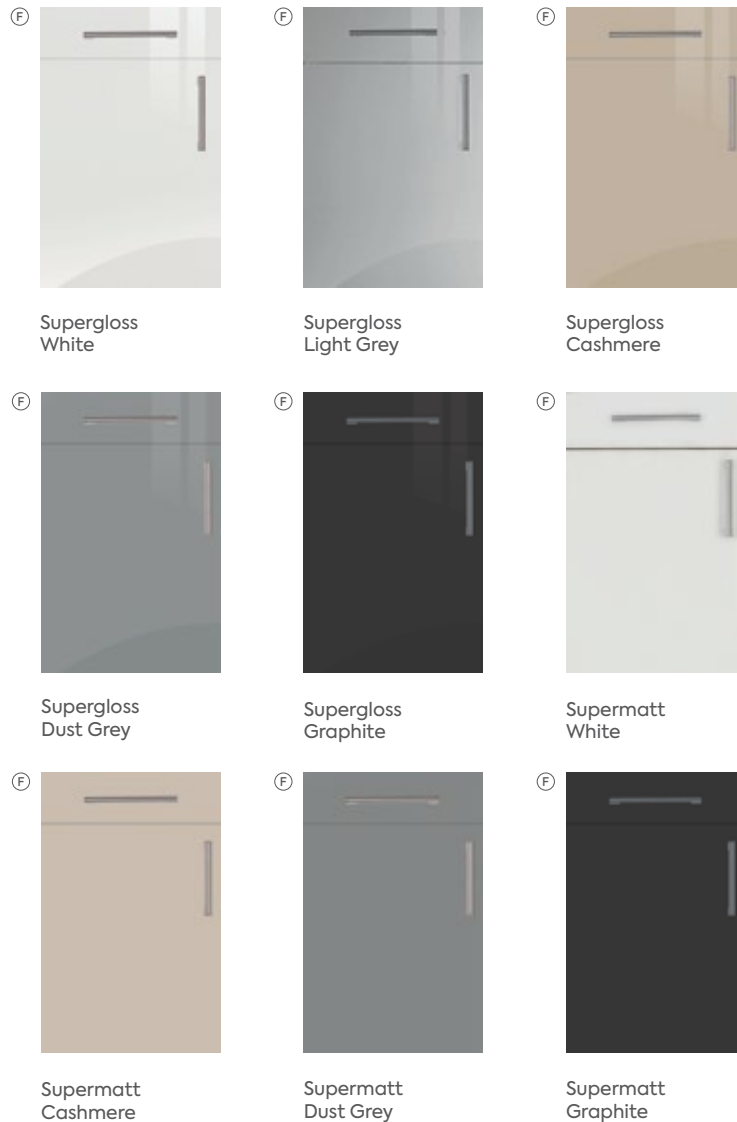

RANGE SPECIFICATION

18mm MDF slab door with matching edging. Laminated supergloss / supermatt surface with a matching melamine colour reverse. Laminated and edged with a PUR adhesive system giving the highest heat and moisture resistance available.

CERTIFICATION

Products marked (F) are FSC® certified. The Firbeck range has attained the FIRA gold award

- Min height 110mm, max height 1245mm.
- Min width 146mm, max width 1200mm.

Surcharges apply. See price list for details.

BOARD MATCHES

Supergloss/Supermatt

The manufacturers board references listed below are for guidance only. Check colour samples from your board supplier for your own approval.

WHITE

Egger: **W1000**

LIGHT GREY

Egger: U708	Kronospan: 0112	Finsa: U12 Natural Grey	Pfleiderer: U1188

CASHMERE

Egger: U702	Kronospan: 5981	Pfleiderer: U1168	Finsa: 15R

DUST GREY

Egger: U732	Pfleiderer: U12150	Kronospan: 0171 Slate Grey	Finsa: Gris Tormenta 09F

GRAPHITE

Egger: U961	Pfleiderer: U17010 (U1980) Terra Brown	Kronospan: 0164 Anthracite