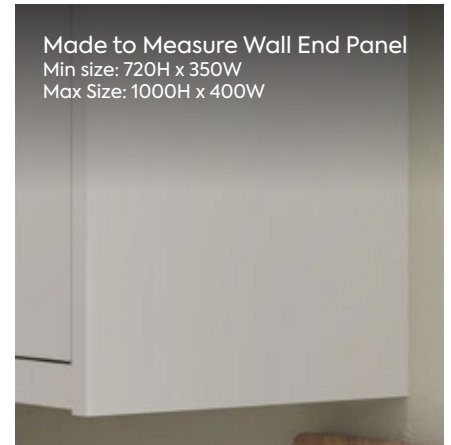

Jayline

Range Accessories

Pre Glued Edging Tape
22T x 50M (Matt & Gloss Finish Available)