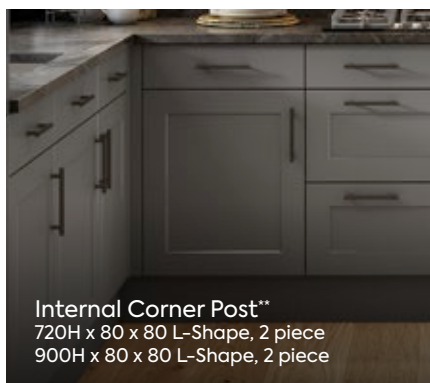

Curved Door †
Wall/base door 715 x 298 x 298

ⓔ

Curved Multi-Purpose Rail †
320 x 320 x 36T

ⓔ

Curved Plinth †
150H x 300W x 560D

ⓔ

Internal Corner Post**
720H x 80 x 80 L-Shape, 2 piece
900H x 80 x 80 L-Shape, 2 piece