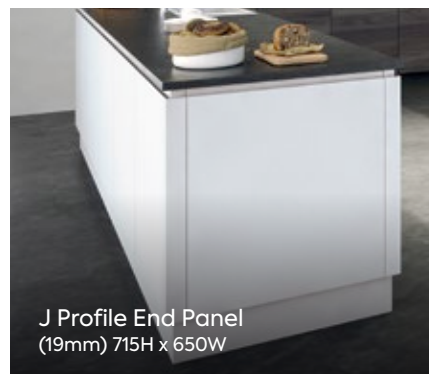

* See page 128 & 129 for corner planning details.