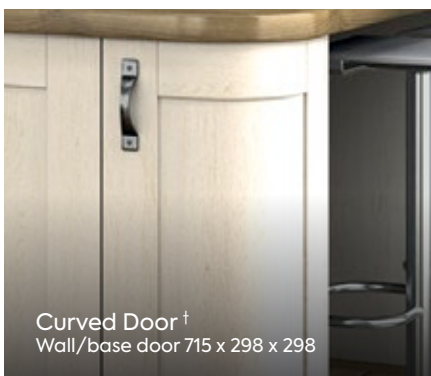

Range Accessories

Pre Glued Edging Tape
22T x 50M
(Not available in Oakgrain Azure Blue)

Plinth
150H x 18T x 3050L

ⓔ

Classic Cornice
3050L

ⓔ

Multi-Purpose Rail
55W x 36T x 3050L

ⓔ