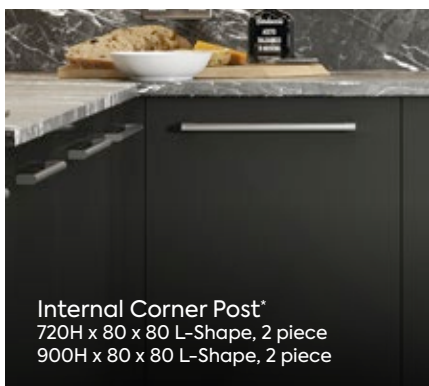

Internal Corner Post*
720H x 80 x 80 L-Shape, 2 piece
900H x 80 x 80 L-Shape, 2 piece