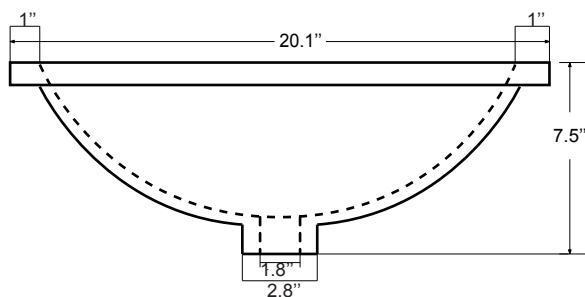

Dimensions

Front

Back

Side

Top

Features:

- Solid Wood & Hardwood Construction
- 3 Soft-close Drawers
- 2 Soft-close Door
- Brushed nickel hardware
- Adjustable leg levelers
- cUPC Undermount Basin

Dimensions:

- 48"×22"×34 1/8" (With Top)
- 47"×21 3/8" ×33 3/8" (Vanity Only)

Vanity Finish:

White (W)

Countertop:

Black Granite (BK)

Certification:

Countertop & Sink

Dimensions:

Countertop: 48"×22"×0.75"

Rectangle undermount basin: 20.1"×15.2"×7.5"