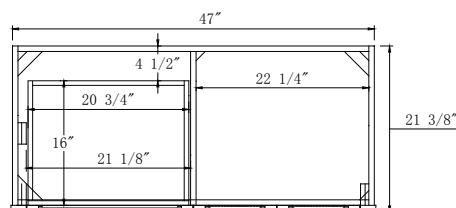

Dimensions

Front

Back

Side

Top

Features:

- Solid Wood & Hardwood Construction
- 3 Soft-close Drawers
- 2 Soft-close Door
- Brushed nickel hardware
- Adjustable leg levelers
- cUPC Undermount Basin

Dimensions:

- 48"×22"×34 1/8" (With Top)
- 47"×21 3/8" ×33 3/8" (Vanity Only)

Vanity Finish:

White (W)

Countertop:

Black Granite (BK)

Certification:

Countertop & Sink

Dimensions:

Countertop: 48"×22"×0.75"

Rectangle undermount basin: 20.1"×15.2"×7.5"