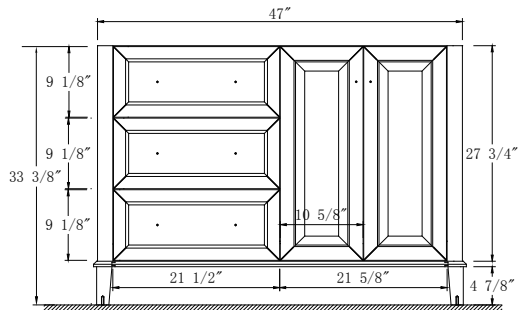

Dimensions

Front

Back

Side

Top

Features:

- Solid Wood & Hardwood Construction
- 3 Soft-close Drawers
- 2 Soft-close Door
- Brushed nickel hardware
- Adjustable leg levelers
- cUPC Undermount Basin

Dimensions:

- 48"×22"×34 1/8" (With Top)
- 47"×21 3/8" ×33 3/8" (Vanity Only)

Vanity Finish:

White (W)

Countertop:

Black Granite (BK)

Certification:

Countertop & Sink

Dimensions:

Countertop: 48"×22"×0.75"

Rectangle undermount basin: 20.1"×15.2"×7.5"