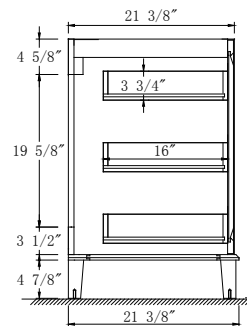

Dimensions

Front

Back

Side

Top

Features:

- Solid Wood & Hardwood Construction
- 3 Soft-close Drawers
- 2 Soft-close Door
- Brushed nickel hardware
- Adjustable leg levelers
- cUPC Undermount Basin

Dimensions:

- 48"×22"×34 1/8" (With Top)
- 47"×21 3/8" ×33 3/8" (Vanity Only)

Vanity Finish:

White (W)

Countertop:

Black Granite (BK)

Certification:

Countertop & Sink

Dimensions:

Countertop: 48"×22"×0.75"

Rectangle undermount basin: 20.1"×15.2"×7.5"