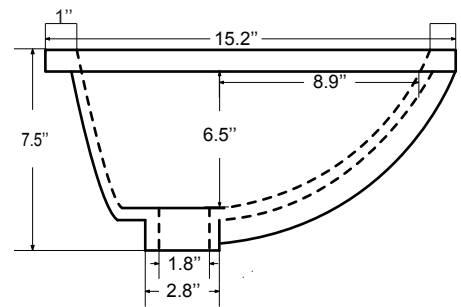

Dimensions

Front

Back

Side

Top

Features:

- Solid Wood & Hardwood Construction
- 3 Soft-close Drawers
- 2 Soft-close Door
- Brushed nickel hardware
- Adjustable leg levelers
- cUPC Undermount Basin

Dimensions:

- 48"×22"×34 1/8" (With Top)
- 47"×21 3/8" ×33 3/8" (Vanity Only)

Vanity Finish:

White (W)

Countertop:

Black Granite (BK)

Certification:

Countertop & Sink

Dimensions:

Countertop: 48"×22"×0.75"

Rectangle undermount basin: 20.1"×15.2"×7.5"