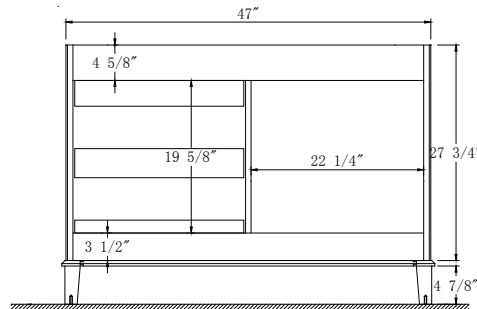

Dimensions

Front

Back

Side

Top

Features:

- Solid Wood & Hardwood Construction
- 3 Soft-close Drawers
- 2 Soft-close Door
- Brushed nickel hardware
- Adjustable leg levelers
- cUPC Undermount Basin

Dimensions:

- 48"×22"×34 1/8" (With Top)
- 47"×21 3/8" ×33 3/8" (Vanity Only)

Vanity Finish:

White (W)

Countertop:

Black Granite (BK)

Certification:

Countertop & Sink

Dimensions:

Countertop: 48"×22"×0.75"

Rectangle undermount basin: 20.1"×15.2"×7.5"