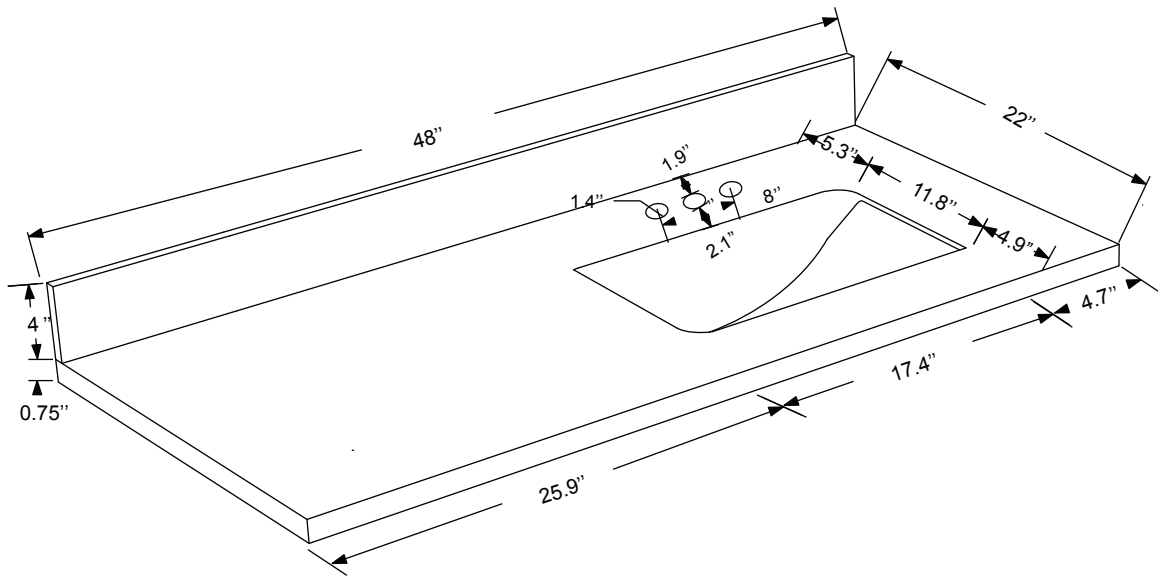

Dimensions

Front

Back

Side

Top

Features:

- Solid Wood & Hardwood Construction
- 3 Soft-close Drawers
- 2 Soft-close Door
- Brushed nickel hardware
- Adjustable leg levelers
- cUPC Undermount Basin

Dimensions:

- 48"×22"×34 1/8" (With Top)
- 47"×21 3/8" ×33 3/8" (Vanity Only)

Vanity Finish:

White (W)

Countertop:

Black Granite (BK)

Certification:

Countertop & Sink

Dimensions:

Countertop: 48"×22"×0.75"

Rectangle undermount basin: 20.1"×15.2"×7.5"