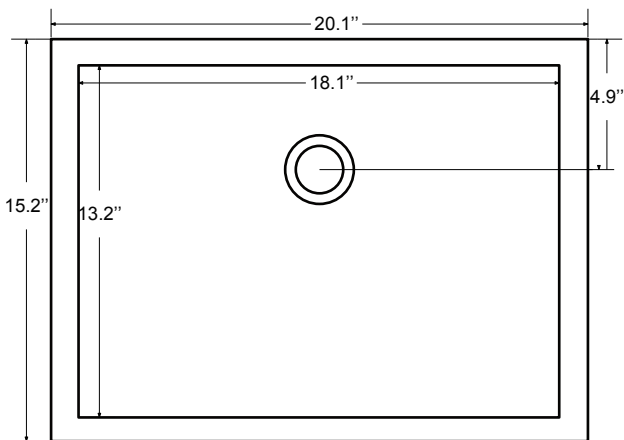

Dimensions

Front

Back

Side

Top

Features:

- Solid Wood & Hardwood Construction
- 3 Soft-close Drawers
- 2 Soft-close Door
- Brushed nickel hardware
- Adjustable leg levelers
- cUPC Undermount Basin

Dimensions:

- 48"×22"×34 1/8" (With Top)
- 47"×21 3/8" ×33 3/8" (Vanity Only)

Vanity Finish:

White (W)

Countertop:

Black Granite (BK)

Certification:

Countertop & Sink

Dimensions:

Countertop: 48"×22"×0.75"

Rectangle undermount basin: 20.1"×15.2"×7.5"