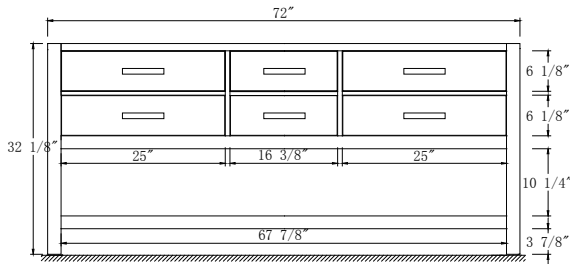

Dimensions

Front

Back

Side

Top

Features :

Solid Wood & Hardwood Construction
4 Soft-close Drawers
1 Open Shelf

Adjustable leg levelers
cUPC Undermount Basin

Dimensions:

72"×22"×34.5" (With Top)
72"×22"×32.1/8" (Vanity Only)

Vanity Finish:

White (W)

Sapphire Gray (SG)

Countertop:

Italian carrara white marble (CW)

Certification:

CARB P2

Countertop & Sink

Dimensions:

Countertop: 72"×22"×2.4"

Rectangle undermount basin: 20.1"×15.2"×7.5"