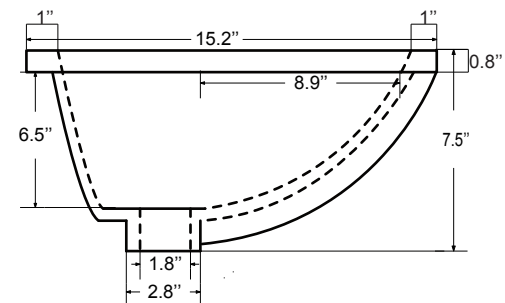

Dimensions

Front

Back

Side

Top

Features :

Solid Wood & Hardwood Construction
4 Soft-close Drawers
1 Open Shelf

Adjustable leg levelers
cUPC Undermount Basin

Dimensions:

72"×22"×34.5" (With Top)
72"×22"×32.1/8" (Vanity Only)

Vanity Finish:

White (W)

Sapphire Gray (SG)

Countertop:

Italian carrara white marble (CW)

Certification:

CARB P2

Countertop & Sink

Dimensions:

Countertop: 72"×22"×2.4"

Rectangle undermount basin: 20.1"×15.2"×7.5"