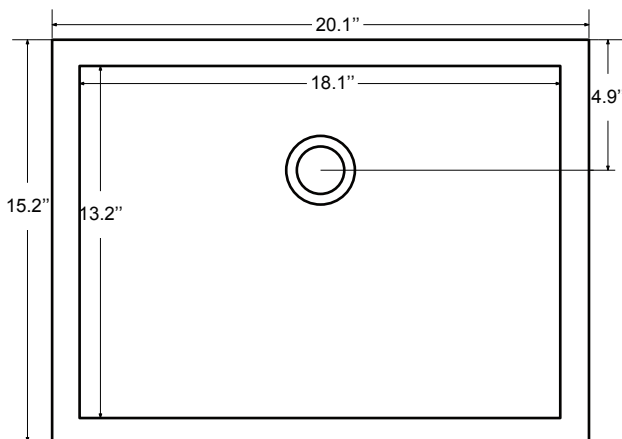

Dimensions

Front

Back

Side

Top

Features :

Solid Wood & Hardwood Construction
4 Soft-close Drawers
1 Open Shelf

Adjustable leg levelers
cUPC Undermount Basin

Dimensions:

72"×22"×34.5" (With Top)
72"×22"×32.1/8" (Vanity Only)

Vanity Finish:

White (W)

Sapphire Gray (SG)

Countertop:

Italian carrara white marble (CW)

Certification:

CARB P2

Countertop & Sink

Dimensions:

Countertop: 72"×22"×2.4"

Rectangle undermount basin: 20.1"×15.2"×7.5"