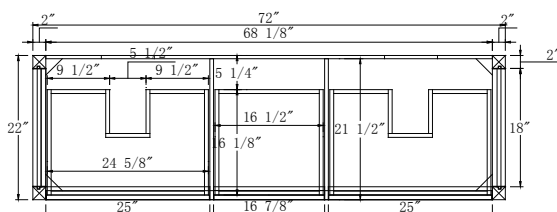

Dimensions

Front

Back

Side

Top

Features :

Solid Wood & Hardwood Construction
4 Soft-close Drawers
1 Open Shelf

Adjustable leg levelers
cUPC Undermount Basin

Dimensions:

72"×22"×34.5" (With Top)
72"×22"×32.1/8" (Vanity Only)

Vanity Finish:

White (W)

Sapphire Gray (SG)

Countertop:

Italian carrara white marble (CW)

Certification:

CARB P2

Countertop & Sink

Dimensions:

Countertop: 72"×22"×2.4"

Rectangle undermount basin: 20.1"×15.2"×7.5"