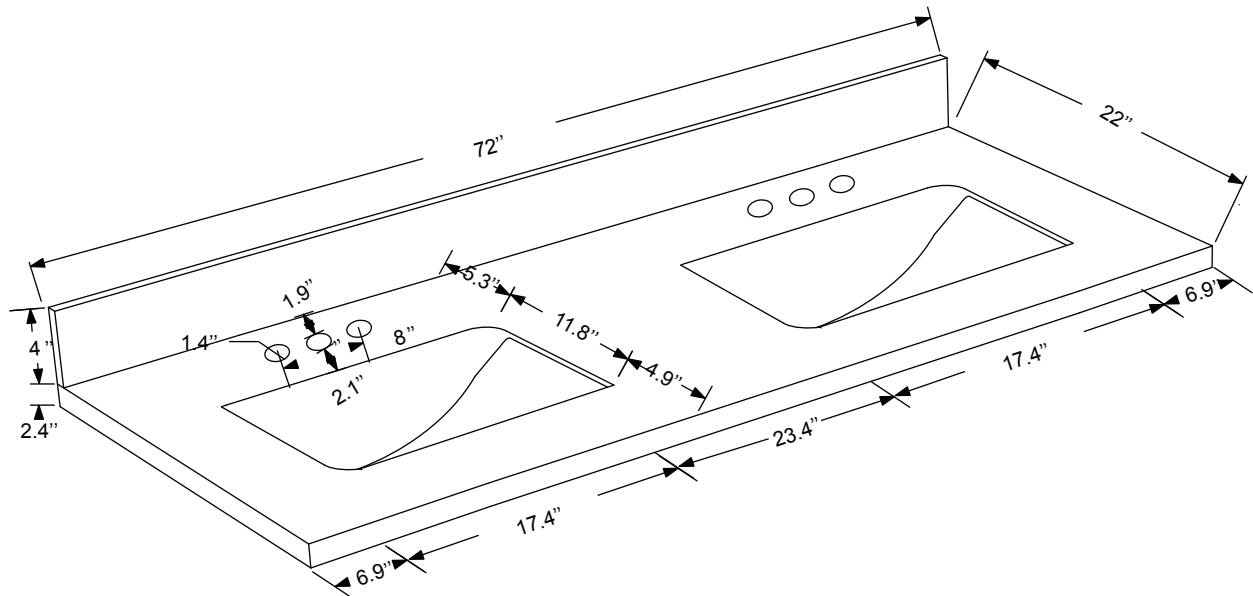

Dimensions

Front

Back

Side

Top

Features :

Solid Wood & Hardwood Construction
4 Soft-close Drawers
1 Open Shelf

Adjustable leg levelers
cUPC Undermount Basin

Dimensions:

72"×22"×34.5" (With Top)
72"×22"×32.1/8" (Vanity Only)

Vanity Finish:

White (W)

Sapphire Gray (SG)

Countertop:

Italian carrara white marble (CW)

Certification:

CARB P2

Countertop & Sink

Dimensions:

Countertop: 72"×22"×2.4"

Rectangle undermount basin: 20.1"×15.2"×7.5"