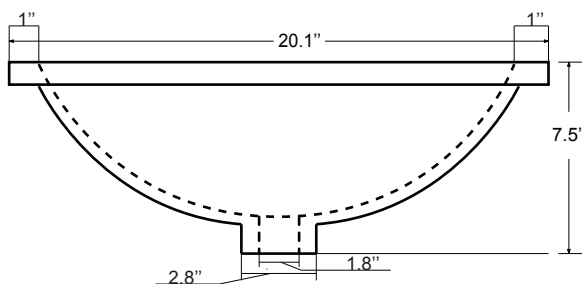

Dimensions

Front

Back

Side

Top

Features :

Solid Wood & Hardwood Construction
4 Soft-close Drawers
1 Open Shelf

Adjustable leg levelers
cUPC Undermount Basin

Dimensions:

72"×22"×34.5" (With Top)
72"×22"×32.1/8" (Vanity Only)

Vanity Finish:

White (W)

Sapphire Gray (SG)

Countertop:

Italian carrara white marble (CW)

Certification:

CARB P2

Countertop & Sink

Dimensions:

Countertop: 72"×22"×2.4"

Rectangle undermount basin: 20.1"×15.2"×7.5"