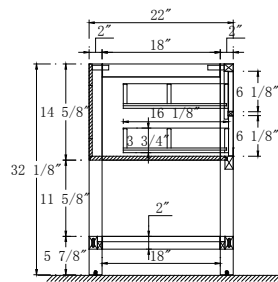

Dimensions

Front

Back

Side

Top

Features :

Solid Wood & Hardwood Construction
4 Soft-close Drawers
1 Open Shelf

Adjustable leg levelers
cUPC Undermount Basin

Dimensions:

72"×22"×34.5" (With Top)
72"×22"×32.1/8" (Vanity Only)

Vanity Finish:

White (W)

Sapphire Gray (SG)

Countertop:

Italian carrara white marble (CW)

Certification:

CARB P2

Countertop & Sink

Dimensions:

Countertop: 72"×22"×2.4"

Rectangle undermount basin: 20.1"×15.2"×7.5"