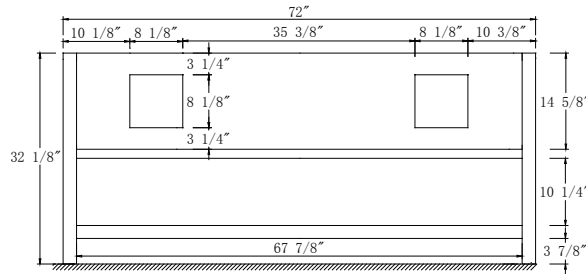

Dimensions

Front

Back

Side

Top

Features :

Solid Wood & Hardwood Construction
4 Soft-close Drawers
1 Open Shelf

Adjustable leg levelers
cUPC Undermount Basin

Dimensions:

72"×22"×34.5" (With Top)
72"×22"×32.1/8" (Vanity Only)

Vanity Finish:

White (W)

Sapphire Gray (SG)

Countertop:

Italian carrara white marble (CW)

Certification:

CARB P2

Countertop & Sink

Dimensions:

Countertop: 72"×22"×2.4"

Rectangle undermount basin: 20.1"×15.2"×7.5"