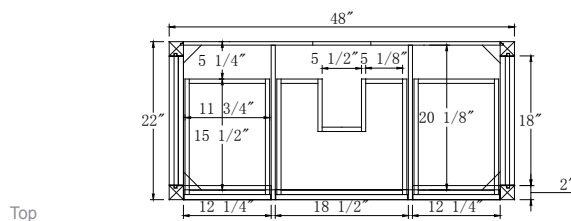

Dimensions

Front

Back

Side

Top

Features:

- Solid Wood & Hardwood Construction
- 5 Soft-close Drawers
- 1 Open Shelf

- Adjustable leg levelers
- cUPC Undermount Basin

Dimensions:

- 48"×22"×34.5" (With Top)
- 48"×22"×32.1/8" (Vanity Only)

Vanity Finish:

- White (W)
- Sapphire Gray (SG)

Countertop:

- Italian carrara white marble (CW)

Certification:

CARB P2

Countertop & Sink

Dimensions:

Countertop: 48"×22"×2.4"

Rectangle undermount basin: 20.1"×15.2"×7.5"