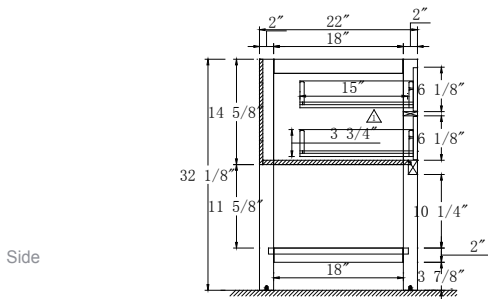

Dimensions

Front

Back

Side

Top

Features:

- Solid Wood & Hardwood Construction
- 5 Soft-close Drawers
- 1 Open Shelf

- Adjustable leg levelers
- cUPC Undermount Basin

Dimensions:

- 48"×22"×34.5" (With Top)
- 48"×22"×32.1/8" (Vanity Only)

Vanity Finish:

- White (W)
- Sapphire Gray (SG)

Countertop:

- Italian carrara white marble (CW)

Certification:

CARB P2

Countertop & Sink

Dimensions:

Countertop: 48"×22"×2.4"

Rectangle undermount basin: 20.1"×15.2"×7.5"