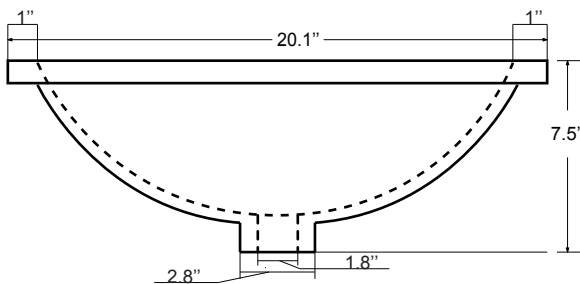

Dimensions

Front

Back

Side

Top

Features:

- Solid Wood & Hardwood Construction
- 5 Soft-close Drawers
- 1 Open Shelf

- Adjustable leg levelers
- cUPC Undermount Basin

Dimensions:

- 48"×22"×34.5" (With Top)
- 48"×22"×32.1/8" (Vanity Only)

Vanity Finish:

- White (W)
- Sapphire Gray (SG)

Countertop:

- Italian carrara white marble (CW)

Certification:

CARB P2

Countertop & Sink

Dimensions:

Countertop: 48"×22"×2.4"

Rectangle undermount basin: 20.1"×15.2"×7.5"