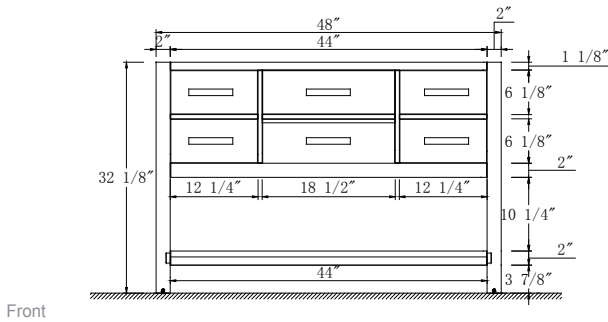

Dimensions

Front

Back

Side

Top

Features:

- Solid Wood & Hardwood Construction
- 5 Soft-close Drawers
- 1 Open Shelf

- Adjustable leg levelers
- cUPC Undermount Basin

Dimensions:

- 48"×22"×34.5" (With Top)
- 48"×22"×32.1/8" (Vanity Only)

Vanity Finish:

- White (W)
- Sapphire Gray (SG)

Countertop:

- Italian carrara white marble (CW)

Certification:

CARB P2

Countertop & Sink

Dimensions:

Countertop: 48"×22"×2.4"

Rectangle undermount basin: 20.1"×15.2"×7.5"