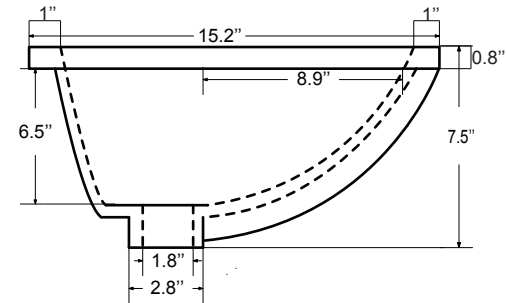

Dimensions

Front

Back

Side

Top

Features:

- Solid Wood & Hardwood Construction
- 5 Soft-close Drawers
- 1 Open Shelf

- Adjustable leg levelers
- cUPC Undermount Basin

Dimensions:

- 48"×22"×34.5" (With Top)
- 48"×22"×32.1/8" (Vanity Only)

Vanity Finish:

- White (W)
- Sapphire Gray (SG)

Countertop:

- Italian carrara white marble (CW)

Certification:

CARB P2

Countertop & Sink

Dimensions:

Countertop: 48"×22"×2.4"

Rectangle undermount basin: 20.1"×15.2"×7.5"