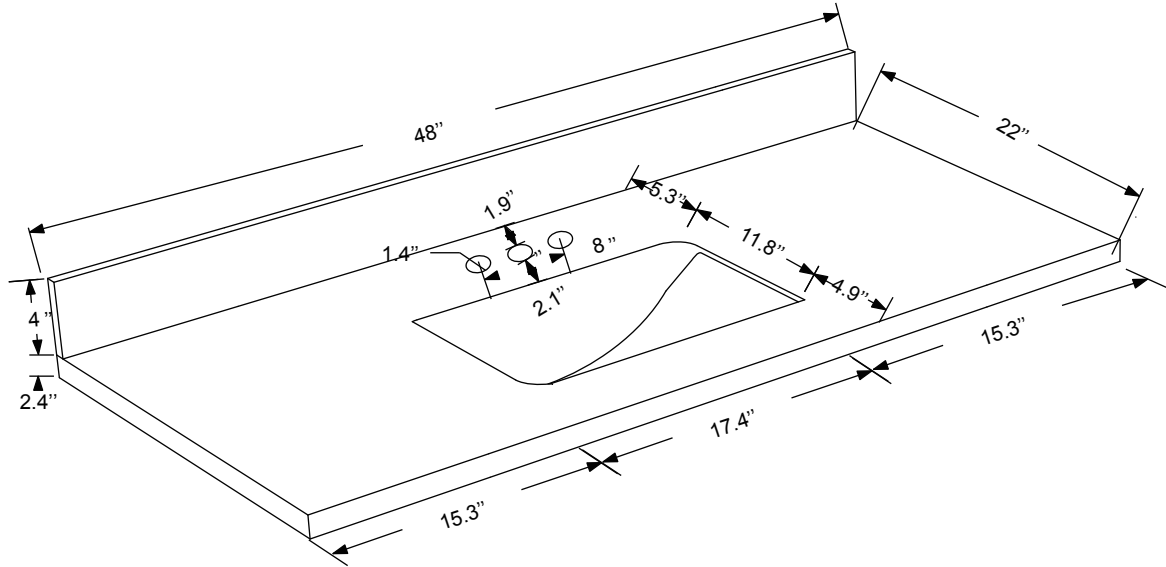

Dimensions

Front

Back

Side

Top

Features:

- Solid Wood & Hardwood Construction
- 5 Soft-close Drawers
- 1 Open Shelf

- Adjustable leg levelers
- cUPC Undermount Basin

Dimensions:

- 48"×22"×34.5" (With Top)
- 48"×22"×32.1/8" (Vanity Only)

Vanity Finish:

- White (W)
- Sapphire Gray (SG)

Countertop:

- Italian carrara white marble (CW)

Certification:

CARB P2

Countertop & Sink

Dimensions:

Countertop: 48"×22"×2.4"

Rectangle undermount basin: 20.1"×15.2"×7.5"