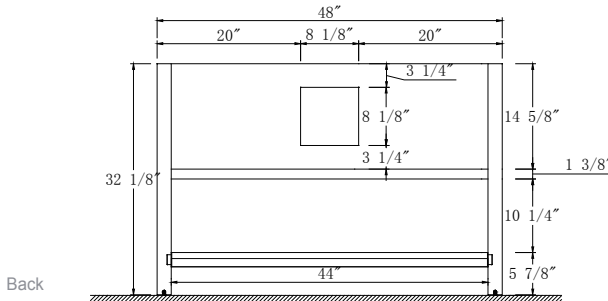

Dimensions

Front

Back

Side

Top

Features:

- Solid Wood & Hardwood Construction
- 5 Soft-close Drawers
- 1 Open Shelf

- Adjustable leg levelers
- cUPC Undermount Basin

Dimensions:

- 48"×22"×34.5" (With Top)
- 48"×22"×32.1/8" (Vanity Only)

Vanity Finish:

- White (W)
- Sapphire Gray (SG)

Countertop:

- Italian carrara white marble (CW)

Certification:

CARB P2

Countertop & Sink

Dimensions:

Countertop: 48"×22"×2.4"

Rectangle undermount basin: 20.1"×15.2"×7.5"