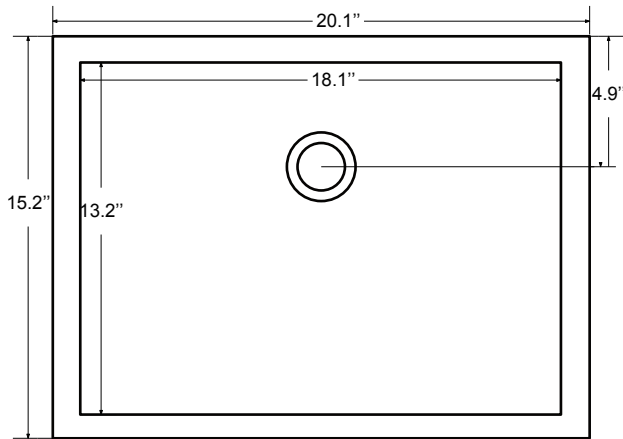

Dimensions

Front

Back

Side

Top

Features:

- Solid Wood & Hardwood Construction
- 5 Soft-close Drawers
- 1 Open Shelf

- Adjustable leg levelers
- cUPC Undermount Basin

Dimensions:

- 48"×22"×34.5" (With Top)
- 48"×22"×32.1/8" (Vanity Only)

Vanity Finish:

- White (W)
- Sapphire Gray (SG)

Countertop:

- Italian carrara white marble (CW)

Certification:

CARB P2

Countertop & Sink

Dimensions:

Countertop: 48"×22"×2.4"

Rectangle undermount basin: 20.1"×15.2"×7.5"