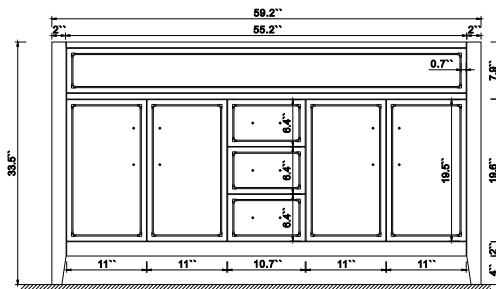

Dimensions

Front

Back

Side

Top

Features :

- Solid Wood & Hardwood Construction
- 3 Soft-close Drawers
- 4 Soft-close Doors
- Chrome hardware for White vanity
- Gold hardware for Black Onyx vanity
- Adjustable leg levelers
- cUPC Undermount Basin

Dimensions:

- 60" x 22" x 34.3" (With Top)
- 59.2" x 21.7" x 33.5" (Vanity Only)

Vanity Finish:

- White (W)
- Black Onyx (BO)

Countertop:

- Italian carrara white marble (CW)

Certification:

CARB P2

Countertop & Sink

Dimensions:

Countertop: 60"x22"x0.75"

Rectangle undermount basin: 20.1"x15.2"x7.5"