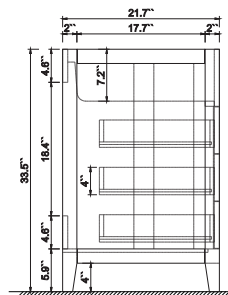

Dimensions

Front

Back

Side

Top

Features :

- Solid Wood & Hardwood Construction
- 3 Soft-close Drawers
- 4 Soft-close Doors
- Chrome hardware for White vanity
- Gold hardware for Black Onyx vanity
- Adjustable leg levelers
- cUPC Undermount Basin

Dimensions:

- 60" x 22" x 34.3" (With Top)
- 59.2" x 21.7" x 33.5" (Vanity Only)

Vanity Finish:

- White (W)
- Black Onyx (BO)

Countertop:

- Italian carrara white marble (CW)

Certification:

CARB P2

Countertop & Sink

Dimensions:

Countertop: 60"x22"x0.75"

Rectangle undermount basin: 20.1"x15.2"x7.5"