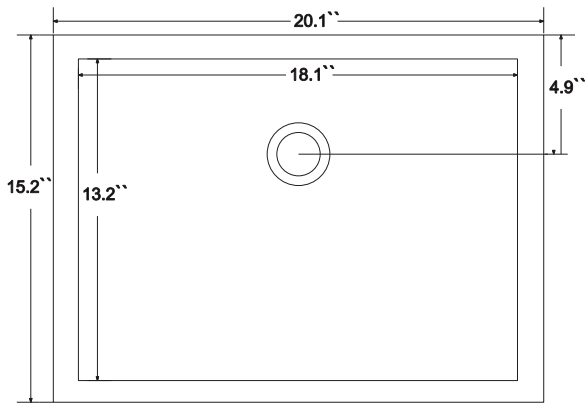

Dimensions

Front

Back

Side

Top

Features :

- Solid Wood & Hardwood Construction
- 3 Soft-close Drawers
- 4 Soft-close Doors
- Chrome hardware for White vanity
- Gold hardware for Black Onyx vanity
- Adjustable leg levelers
- cUPC Undermount Basin

Dimensions:

- 60" x 22" x 34.3" (With Top)
- 59.2" x 21.7" x 33.5" (Vanity Only)

Vanity Finish:

- White (W)
- Black Onyx (BO)

Countertop:

- Italian carrara white marble (CW)

Certification:

CARB P2

Countertop & Sink

Dimensions:

Countertop: 60"x22"x0.75"

Rectangle undermount basin: 20.1"x15.2"x7.5"