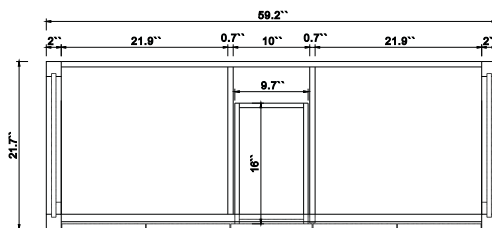

Dimensions

Front

Back

Side

Top

Features :

- Solid Wood & Hardwood Construction
- 3 Soft-close Drawers
- 4 Soft-close Doors
- Chrome hardware for White vanity
- Gold hardware for Black Onyx vanity
- Adjustable leg levelers
- cUPC Undermount Basin

Dimensions:

- 60" x 22" x 34.3" (With Top)
- 59.2" x 21.7" x 33.5" (Vanity Only)

Vanity Finish:

- White (W)
- Black Onyx (BO)

Countertop:

- Italian carrara white marble (CW)

Certification:

CARB P2

Countertop & Sink

Dimensions:

Countertop: 60"x22"x0.75"

Rectangle undermount basin: 20.1"x15.2"x7.5"