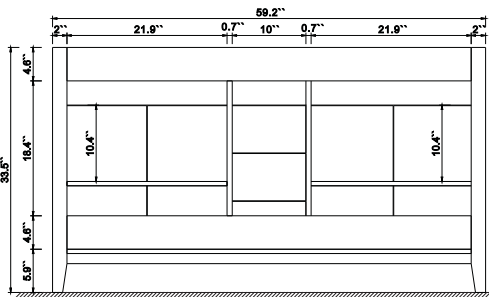

Dimensions

Front

Back

Side

Top

Features :

- Solid Wood & Hardwood Construction
- 3 Soft-close Drawers
- 4 Soft-close Doors
- Chrome hardware for White vanity
- Gold hardware for Black Onyx vanity
- Adjustable leg levelers
- cUPC Undermount Basin

Dimensions:

- 60" x 22" x 34.3" (With Top)
- 59.2" x 21.7" x 33.5" (Vanity Only)

Vanity Finish:

- White (W)
- Black Onyx (BO)

Countertop:

- Italian carrara white marble (CW)

Certification:

CARB P2

Countertop & Sink

Dimensions:

Countertop: 60"x22"x0.75"

Rectangle undermount basin: 20.1"x15.2"x7.5"