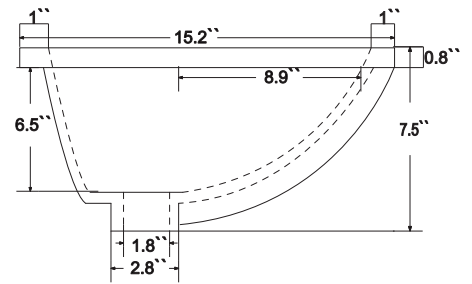

Dimensions

Front

Back

Side

Top

Features :

- Solid Wood & Hardwood Construction
- 3 Soft-close Drawers
- 4 Soft-close Doors
- Chrome hardware for White vanity
- Gold hardware for Black Onyx vanity
- Adjustable leg levelers
- cUPC Undermount Basin

Dimensions:

- 60" x 22" x 34.3" (With Top)
- 59.2" x 21.7" x 33.5" (Vanity Only)

Vanity Finish:

- White (W)
- Black Onyx (BO)

Countertop:

- Italian carrara white marble (CW)

Certification:

CARB P2

Countertop & Sink

Dimensions:

Countertop: 60"x22"x0.75"

Rectangle undermount basin: 20.1"x15.2"x7.5"