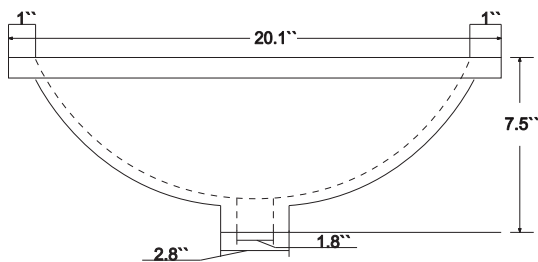

Dimensions

Front

Back

Side

Top

Features :

- Solid Wood & Hardwood Construction
- 3 Soft-close Drawers
- 4 Soft-close Doors
- Chrome hardware for White vanity
- Gold hardware for Black Onyx vanity
- Adjustable leg levelers
- cUPC Undermount Basin

Dimensions:

- 60" x 22" x 34.3" (With Top)
- 59.2" x 21.7" x 33.5" (Vanity Only)

Vanity Finish:

- White (W)
- Black Onyx (BO)

Countertop:

- Italian carrara white marble (CW)

Certification:

CARB P2

Countertop & Sink

Dimensions:

Countertop: 60"x22"x0.75"

Rectangle undermount basin: 20.1"x15.2"x7.5"