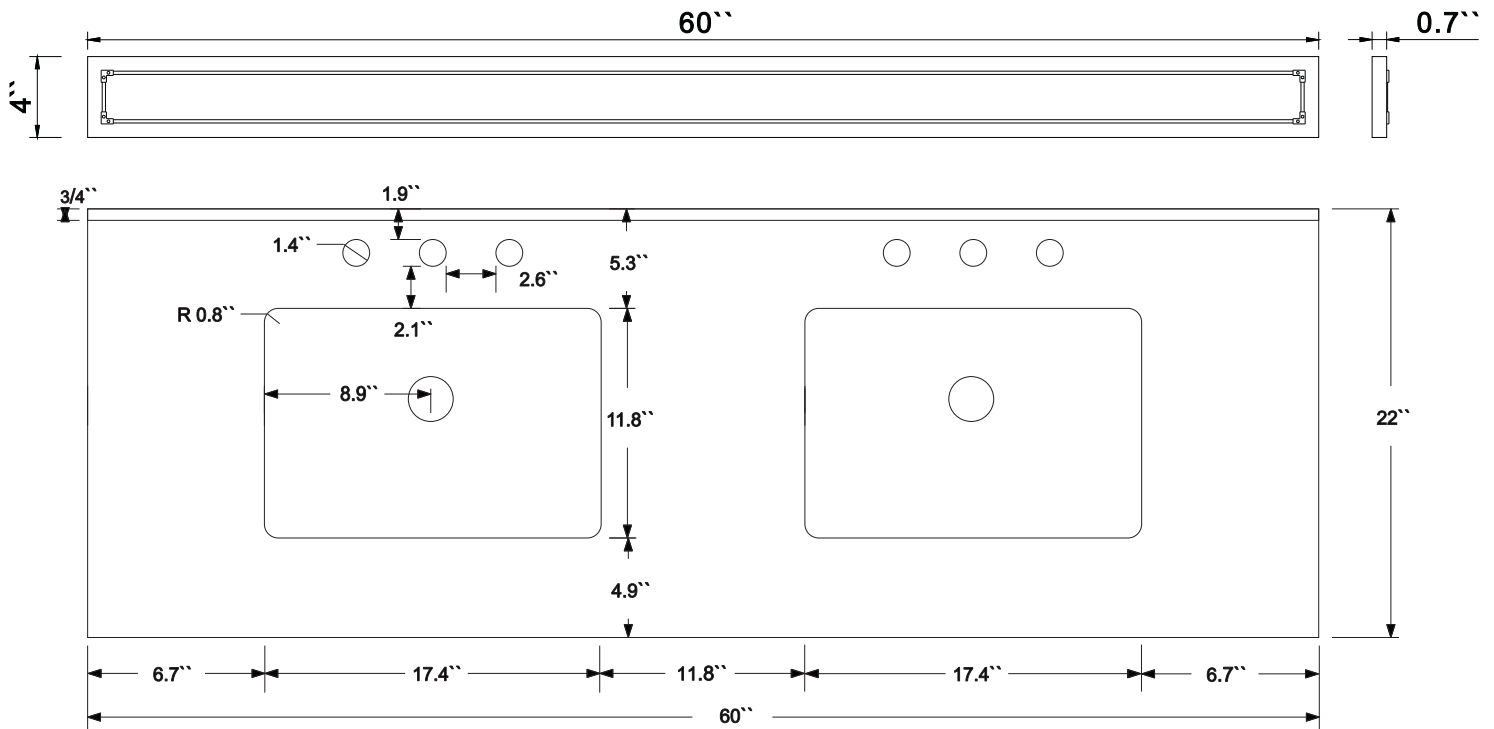

Dimensions

Front

Back

Side

Top

Features :

- Solid Wood & Hardwood Construction
- 3 Soft-close Drawers
- 4 Soft-close Doors
- Chrome hardware for White vanity
- Gold hardware for Black Onyx vanity
- Adjustable leg levelers
- cUPC Undermount Basin

Dimensions:

- 60" x 22" x 34.3" (With Top)
- 59.2" x 21.7" x 33.5" (Vanity Only)

Vanity Finish:

- White (W)
- Black Onyx (BO)

Countertop:

- Italian carrara white marble (CW)

Certification:

CARB P2

Countertop & Sink

Dimensions:

Countertop: 60"x22"x0.75"

Rectangle undermount basin: 20.1"x15.2"x7.5"