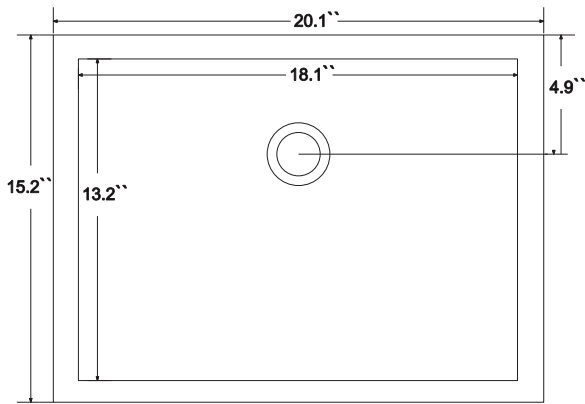

Dimensions

Front

Back

Side

Top

Features :

- Solid Wood & Hardwood Construction
- 6 Soft-close Drawers
- 2 Soft-close Doors
- Chrome hardware for White vanity
- Gold hardware for Black Onyx vanity
- Adjustable leg levelers
- cUPC Undermount Basin

Dimensions:

- 48 "x22 "x34.3 " (With Top)
- 47.2 "x21.7 "x33.5 " (Vanity Only)

Vanity Finish:

- White (W)
- Black Onyx (BO)

Countertop:

- Italian carrara white marble (CW)

Certification:

CARB P2

Countertop & Sink

Dimensions:

Countertop: 48"x22"x0.75"

Rectangle undermount basin: 20.1"x15.2"x7.5"