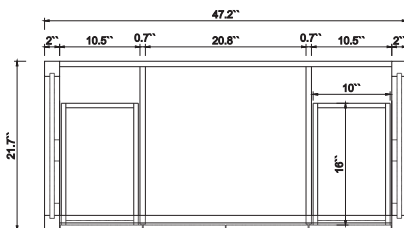

Dimensions

Front

Back

Side

Top

Features :

- Solid Wood & Hardwood Construction
- 6 Soft-close Drawers
- 2 Soft-close Doors
- Chrome hardware for White vanity
- Gold hardware for Black Onyx vanity
- Adjustable leg levelers
- cUPC Undermount Basin

Dimensions:

- 48 "x22 "x34.3 " (With Top)
- 47.2 "x21.7 "x33.5 " (Vanity Only)

Vanity Finish:

- White (W)
- Black Onyx (BO)

Countertop:

- Italian carrara white marble (CW)

Certification:

CARB P2

Countertop & Sink

Dimensions:

Countertop: 48"x22"x0.75"

Rectangle undermount basin: 20.1"x15.2"x7.5"