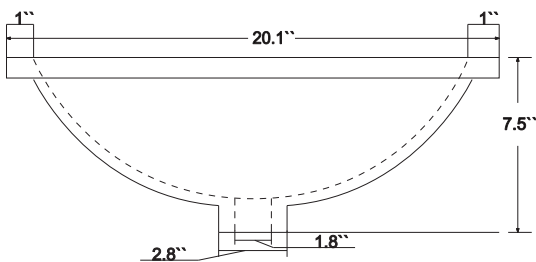

Dimensions

Front

Back

Side

Top

Features :

- Solid Wood & Hardwood Construction
- 6 Soft-close Drawers
- 2 Soft-close Doors
- Chrome hardware for White vanity
- Gold hardware for Black Onyx vanity
- Adjustable leg levelers
- cUPC Undermount Basin

Dimensions:

- 48 "x22 "x34.3 " (With Top)
- 47.2 "x21.7 "x33.5 " (Vanity Only)

Vanity Finish:

- White (W)
- Black Onyx (BO)

Countertop:

- Italian carrara white marble (CW)

Certification:

CARB P2

Countertop & Sink

Dimensions:

Countertop: 48"x22"x0.75"

Rectangle undermount basin: 20.1"x15.2"x7.5"