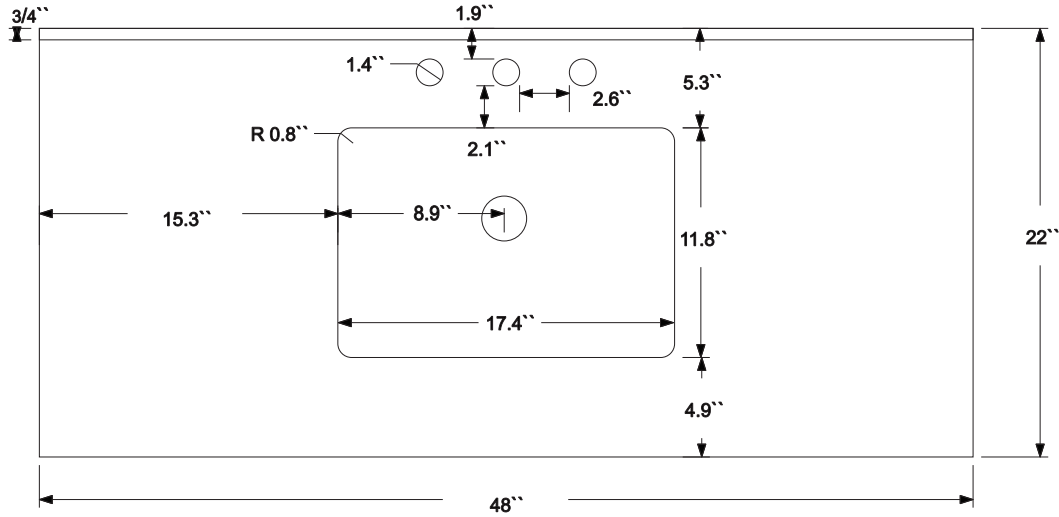

Dimensions

Front

Back

Side

Top

Features :

- Solid Wood & Hardwood Construction
- 6 Soft-close Drawers
- 2 Soft-close Doors
- Chrome hardware for White vanity
- Gold hardware for Black Onyx vanity
- Adjustable leg levelers
- cUPC Undermount Basin

Dimensions:

- 48 "x22 "x34.3 " (With Top)
- 47.2 "x21.7 "x33.5 " (Vanity Only)

Vanity Finish:

- White (W)
- Black Onyx (BO)

Countertop:

- Italian carrara white marble (CW)

Certification:

CARB P2

Countertop & Sink

Dimensions:

Countertop: 48"x22"x0.75"

Rectangle undermount basin: 20.1"x15.2"x7.5"