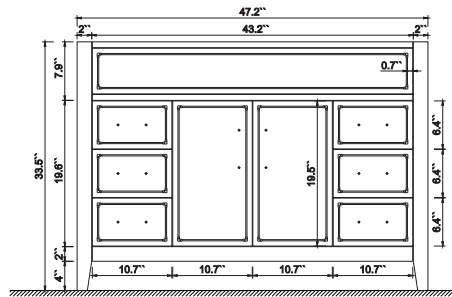

Dimensions

Front

Back

Side

Top

Features :

- Solid Wood & Hardwood Construction
- 6 Soft-close Drawers
- 2 Soft-close Doors
- Chrome hardware for White vanity
- Gold hardware for Black Onyx vanity
- Adjustable leg levelers
- cUPC Undermount Basin

Dimensions:

- 48 "x22 "x34.3 " (With Top)
- 47.2 "x21.7 "x33.5 " (Vanity Only)

Vanity Finish:

- White (W)
- Black Onyx (BO)

Countertop:

- Italian carrara white marble (CW)

Certification:

CARB P2

Countertop & Sink

Dimensions:

Countertop: 48"x22"x0.75"

Rectangle undermount basin: 20.1"x15.2"x7.5"