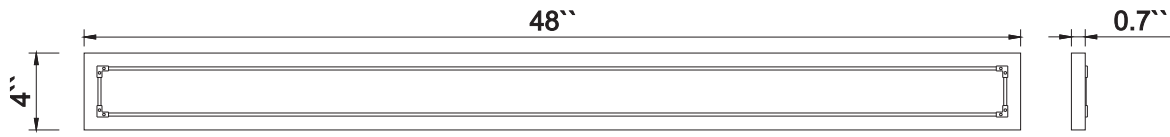

Dimensions

Front

Back

Side

Top

Features :

- Solid Wood & Hardwood Construction
- 6 Soft-close Drawers
- 2 Soft-close Doors
- Chrome hardware for White vanity
- Gold hardware for Black Onyx vanity
- Adjustable leg levelers
- cUPC Undermount Basin

Dimensions:

- 48 "x22 "x34.3 " (With Top)
- 47.2 "x21.7 "x33.5 " (Vanity Only)

Vanity Finish:

- White (W)
- Black Onyx (BO)

Countertop:

- Italian carrara white marble (CW)

Certification:

CARB P2

Countertop & Sink

Dimensions:

Countertop: 48"x22"x0.75"

Rectangle undermount basin: 20.1"x15.2"x7.5"