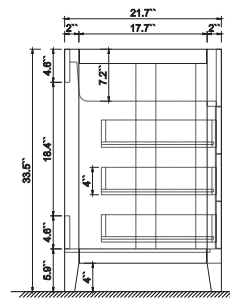

Dimensions

Front

Back

Side

Top

Features :

- Solid Wood & Hardwood Construction
- 6 Soft-close Drawers
- 2 Soft-close Doors
- Chrome hardware for White vanity
- Gold hardware for Black Onyx vanity
- Adjustable leg levelers
- cUPC Undermount Basin

Dimensions:

- 48 "x22 "x34.3 " (With Top)
- 47.2 "x21.7 "x33.5 " (Vanity Only)

Vanity Finish:

- White (W)
- Black Onyx (BO)

Countertop:

- Italian carrara white marble (CW)

Certification:

CARB P2

Countertop & Sink

Dimensions:

Countertop: 48"x22"x0.75"

Rectangle undermount basin: 20.1"x15.2"x7.5"