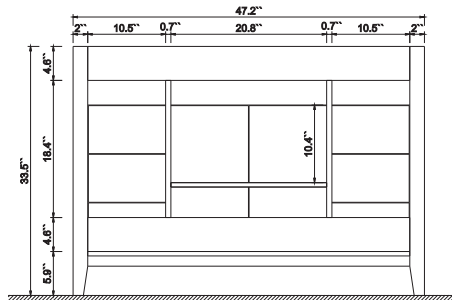

Dimensions

Front

Back

Side

Top

Features :

- Solid Wood & Hardwood Construction
- 6 Soft-close Drawers
- 2 Soft-close Doors
- Chrome hardware for White vanity
- Gold hardware for Black Onyx vanity
- Adjustable leg levelers
- cUPC Undermount Basin

Dimensions:

- 48 "x22 "x34.3 " (With Top)
- 47.2 "x21.7 "x33.5 " (Vanity Only)

Vanity Finish:

- White (W)
- Black Onyx (BO)

Countertop:

- Italian carrara white marble (CW)

Certification:

CARB P2

Countertop & Sink

Dimensions:

Countertop: 48"x22"x0.75"

Rectangle undermount basin: 20.1"x15.2"x7.5"