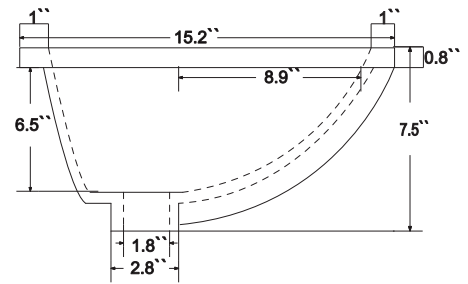

Dimensions

Front

Back

Side

Top

Features :

- Solid Wood & Hardwood Construction
- 6 Soft-close Drawers
- 2 Soft-close Doors
- Chrome hardware for White vanity
- Gold hardware for Black Onyx vanity
- Adjustable leg levelers
- cUPC Undermount Basin

Dimensions:

- 48 "x22 "x34.3 " (With Top)
- 47.2 "x21.7 "x33.5 " (Vanity Only)

Vanity Finish:

- White (W)
- Black Onyx (BO)

Countertop:

- Italian carrara white marble (CW)

Certification:

CARB P2

Countertop & Sink

Dimensions:

Countertop: 48"x22"x0.75"

Rectangle undermount basin: 20.1"x15.2"x7.5"