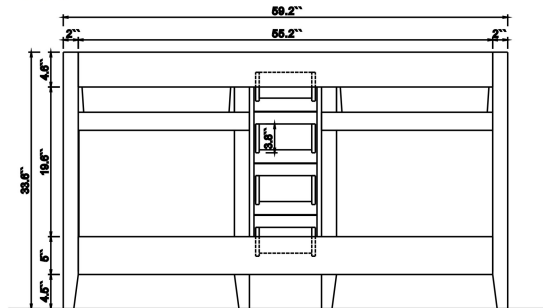

Dimensions

Front

Back

Side

Top

Features

- Solid wood&Hardwood Construction
- 4 Soft-close Drawers
- 4 Soft-close Doors
- Brushed Gold hardware
- Adjustable leg levelers
- Undermount Basin

Dimensions:

- 60``x20.9``x34.6``(With Top)
- 59.2``x20.5``x33.6``(Vanity Only)

Vanity Finish:

- White (W)
- Sapphire Gray (SG)
- Heritage Blue (HB)

Countertop:

Italian carrara white marble(CW)

Certification

CARB P2

Countertop & Sink

Dimensions:
 Countertop: 60" x 22" x 1"
 Rectangle undermount basin: 21" x 15.8" x 7.9"

Top