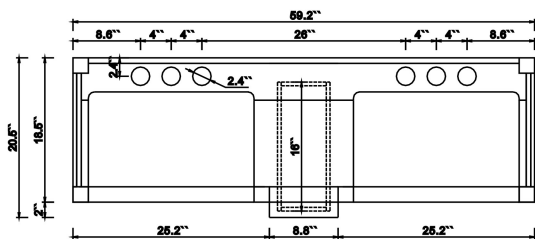

Dimensions

Front

Back

Side

Top

Features

- Solid wood&Hardwood Construction
- 4 Soft-close Drawers
- 4 Soft-close Doors
- Brushed Gold hardware
- Adjustable leg levelers
- Undermount Basin

Dimensions:

- 60``x20.9``x34.6``(With Top)
- 59.2``x20.5``x33.6``(Vanity Only)

Vanity Finish:

- White (W)
- Sapphire Gray (SG)
- Heritage Blue (HB)

Countertop:

Italian carrara white marble(CW)

Certification

CARB P2

Countertop & Sink

Dimensions:
 Countertop: 60" x 22" x 1"
 Rectangle undermount basin: 21" x 15.8" x 7.9"

Top