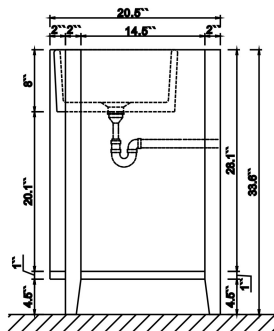

Dimensions

Front

Back

Side

Top

Features

- Solid wood&Hardwood Construction
- 4 Soft-close Drawers
- 4 Soft-close Doors
- Brushed Gold hardware
- Adjustable leg levelers
- Undermount Basin

Dimensions:

- 60``x20.9``x34.6``(With Top)
- 59.2``x20.5``x33.6``(Vanity Only)

Vanity Finish:

- White (W)
- Sapphire Gray (SG)
- Heritage Blue (HB)

Countertop:

Italian carrara white marble(CW)

Certification

CARB P2

Countertop & Sink

Dimensions:
 Countertop: 60" x 22" x 1"
 Rectangle undermount basin: 21" x 15.8" x 7.9"

Top