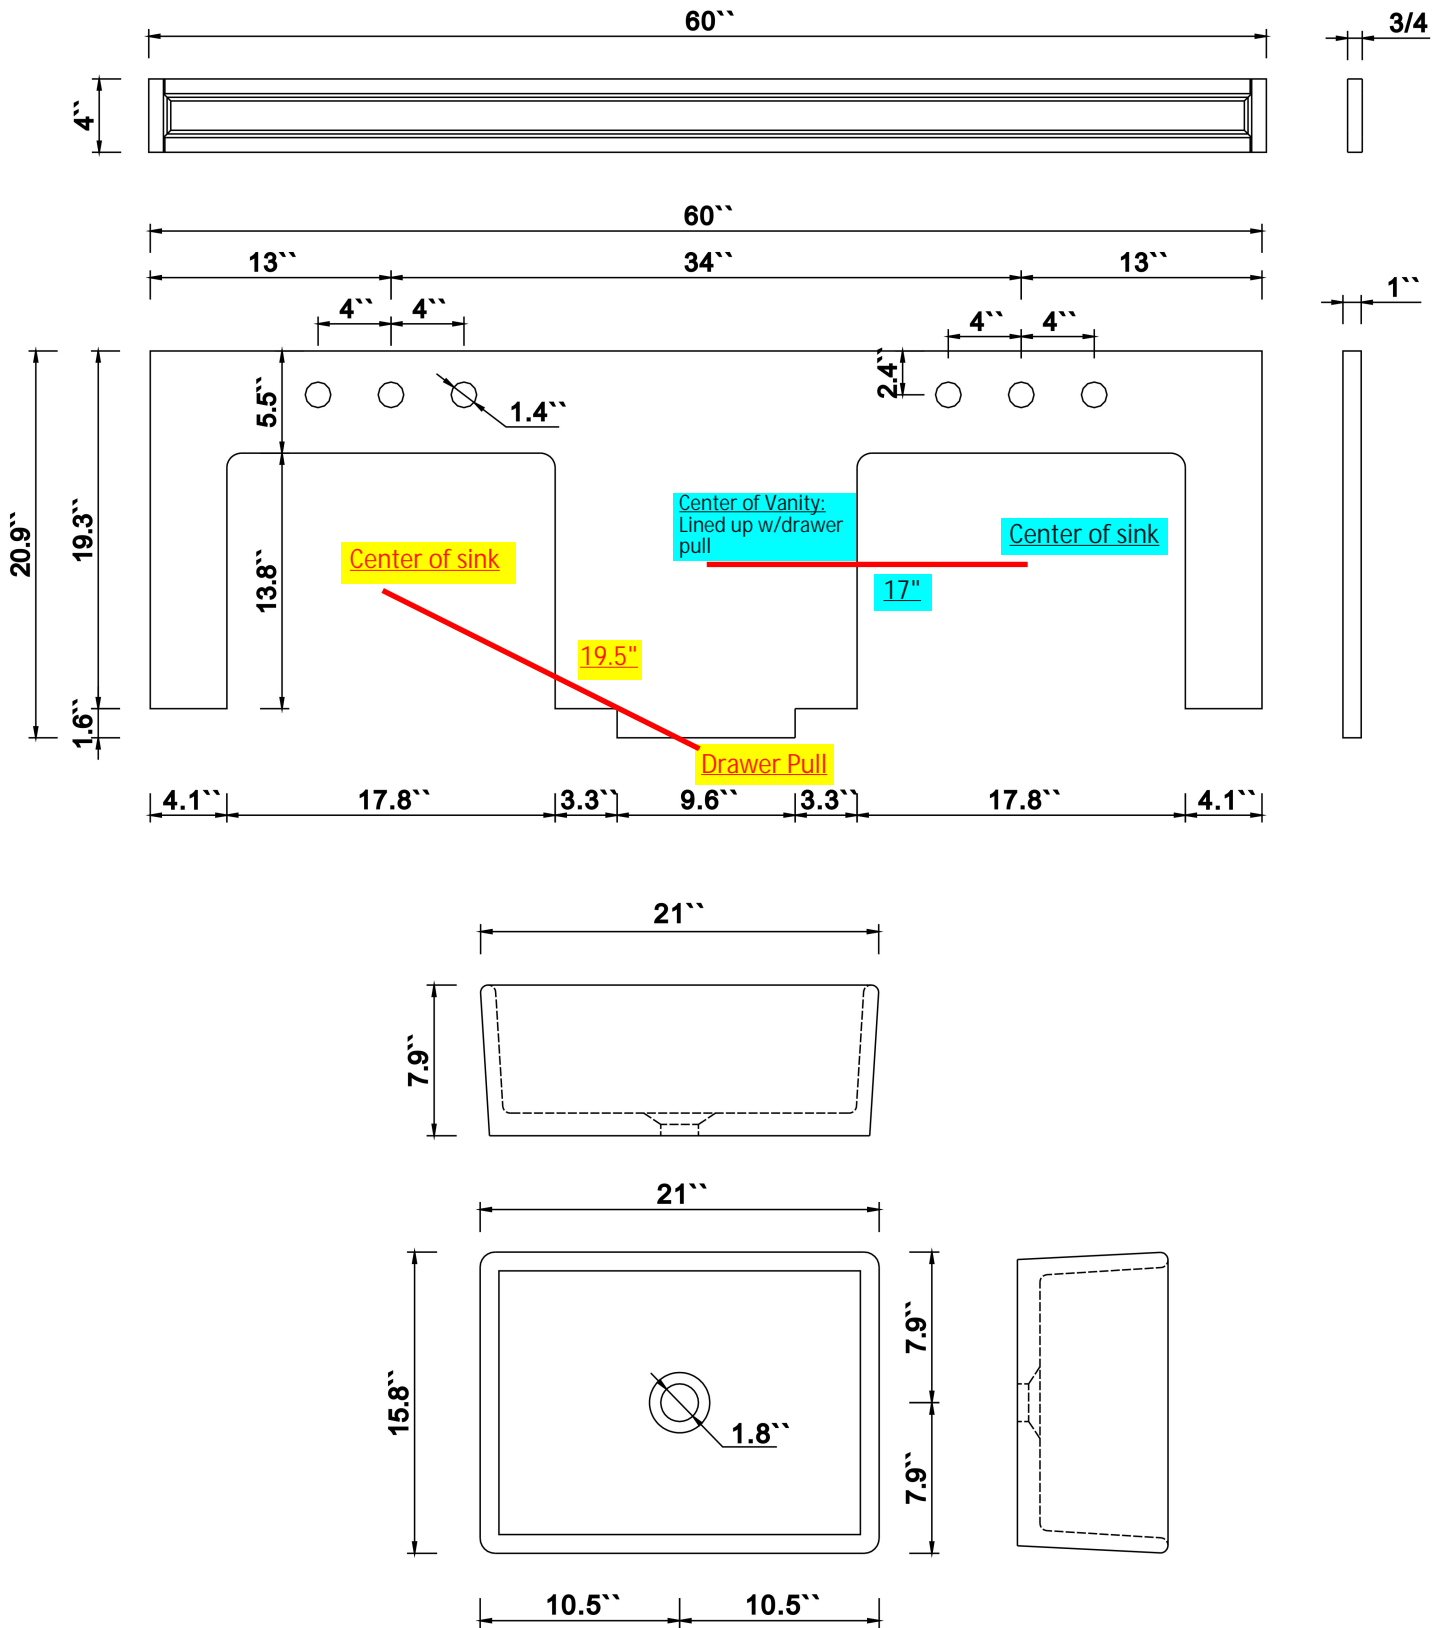

Dimensions

Front

Back

Side

Top

Features

- Solid wood&Hardwood Construction
- 4 Soft-close Drawers
- 4 Soft-close Doors
- Brushed Gold hardware
- Adjustable leg levelers
- Undermount Basin

Dimensions:

- 60``x20.9``x34.6``(With Top)
- 59.2``x20.5``x33.6``(Vanity Only)

Vanity Finish:

- White (W)
- Sapphire Gray (SG)
- Heritage Blue (HB)

Countertop:

Italian carrara white marble(CW)

Certification

CARB P2

Countertop & Sink

Dimensions:
 Countertop: 60" x 22" x 1"
 Rectangle undermount basin: 21" x 15.8" x 7.9"

Top