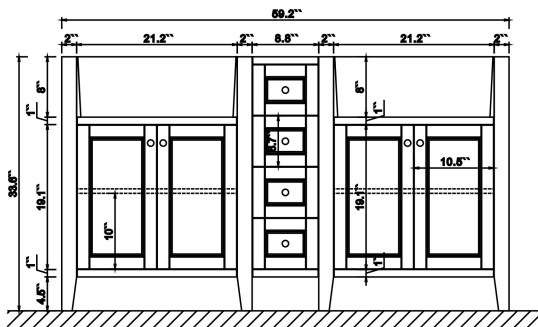

Dimensions

Front

Back

Side

Top

Features

- Solid wood&Hardwood Construction
- 4 Soft-close Drawers
- 4 Soft-close Doors
- Brushed Gold hardware
- Adjustable leg levelers
- Undermount Basin

Dimensions:

- 60``x20.9``x34.6``(With Top)
- 59.2``x20.5``x33.6``(Vanity Only)

Vanity Finish:

- White (W)
- Sapphire Gray (SG)
- Heritage Blue (HB)

Countertop:

Italian carrara white marble(CW)

Certification

CARB P2

Countertop & Sink

Dimensions:
 Countertop: 60" x 22" x 1"
 Rectangle undermount basin: 21" x 15.8" x 7.9"

Top