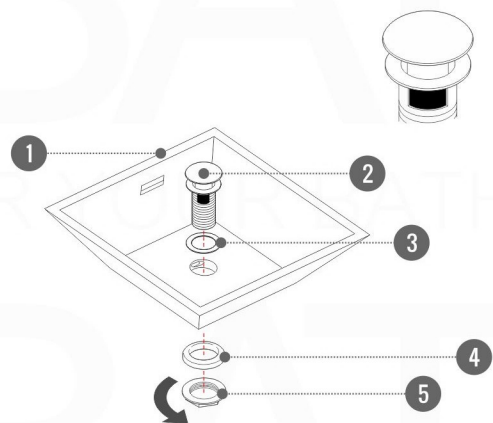

NUDO 48 SINGLE

Sink: SpainSink48S

Dimensions:	width	depth	height
inches	47.24"	20.43"	34.48"
mm	1200	519	876

NOTE: DIMENSIONS AND TECHNICAL DETAILS ARE SUBJECT TO CHANGE WITHOUT NOTICE

. FRONT ELEVATION

. SIDE ELEVATION

. TOP ELEVATION

SQUARE SINK SPAIN
48" SINGLE

. FRONT ELEVATION

. TOP ELEVATION

. SIDE ELEVATION

Pop-Up / P-trap Installation Instructions INSTALLATION GUIDE

FOR SINKS WITHOUT OVERFLOW
#SKU: P101N / P102N

FOR SINKS WITHOUT OVERFLOW
#SKU: P101 / P102