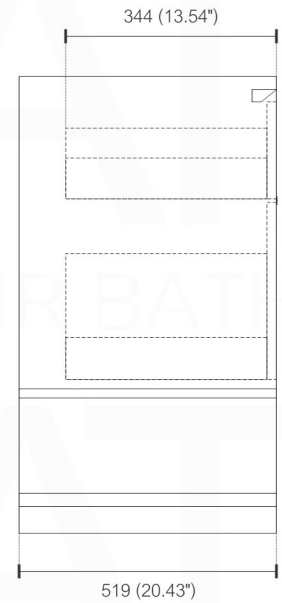

NUDO 48 SINGLE

Sink: SpainSink48S

Dimensions:	width	depth	height
inches	47.24"	20.43"	34.48"
mm	1200	519	876

NOTE: DIMENSIONS AND TECHNICAL DETAILS ARE SUBJECT TO CHANGE WITHOUT NOTICE

. FRONT ELEVATION

. SIDE ELEVATION

. TOP ELEVATION

SQUARE SINK SPAIN
48" SINGLE

. FRONT ELEVATION

. TOP ELEVATION

. SIDE ELEVATION

Pop-Up / P-trap Installation Instructions INSTALLATION GUIDE

FOR SINKS WITHOUT OVERFLOW
#SKU: P101N / P102N

FOR SINKS WITHOUT OVERFLOW
#SKU: P101 / P102