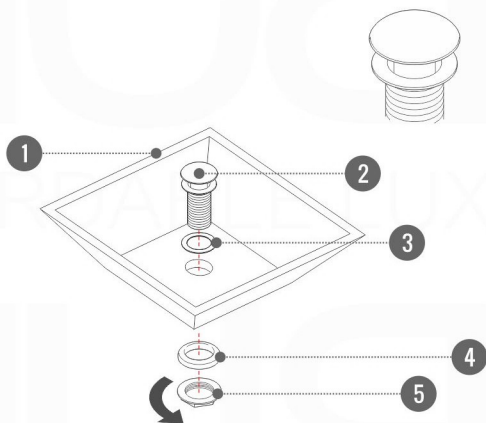

NUDO 48 SINGLE

Sink: SpainSink48S

Dimensions:	width	depth	height
inches	47.24"	20.43"	34.48"
mm	1200	519	876

NOTE: DIMENSIONS AND TECHNICAL DETAILS ARE SUBJECT TO CHANGE WITHOUT NOTICE

. FRONT ELEVATION

. SIDE ELEVATION

. TOP ELEVATION

SQUARE SINK SPAIN
48" SINGLE

. FRONT ELEVATION

. TOP ELEVATION

. SIDE ELEVATION

Pop-Up / P-trap Installation Instructions INSTALLATION GUIDE

FOR SINKS WITHOUT OVERFLOW
#SKU: P101N / P102N

FOR SINKS WITHOUT OVERFLOW
#SKU: P101 / P102