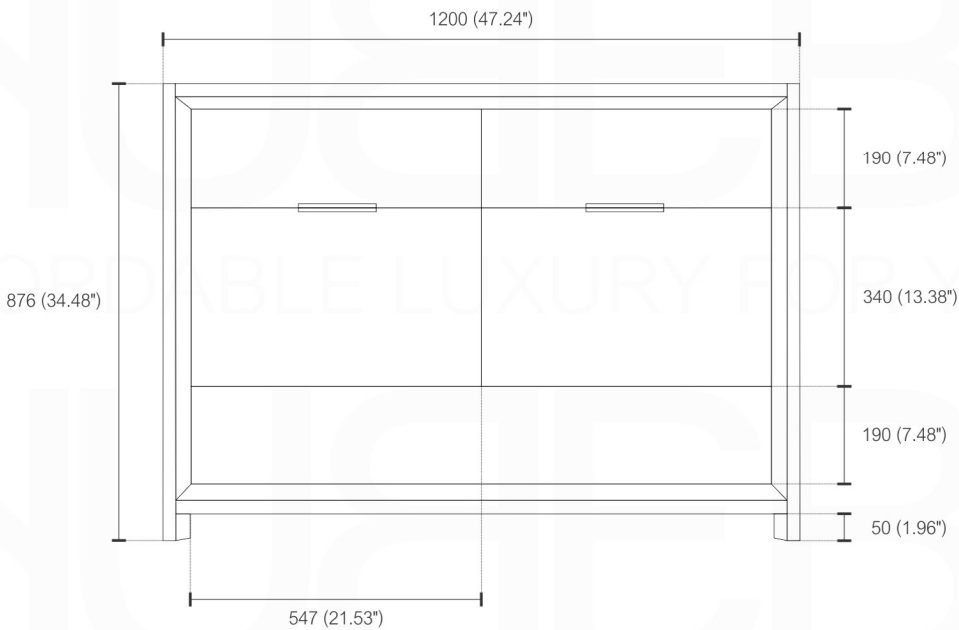

NUDO 48 SINGLE

Sink: SpainSink48S

Dimensions:	width	depth	height
inches	47.24"	20.43"	34.48"
mm	1200	519	876

NOTE: DIMENSIONS AND TECHNICAL DETAILS ARE SUBJECT TO CHANGE WITHOUT NOTICE

. FRONT ELEVATION

. SIDE ELEVATION

. TOP ELEVATION

SQUARE SINK SPAIN
48" SINGLE

. FRONT ELEVATION

. TOP ELEVATION

. SIDE ELEVATION

Pop-Up / P-trap Installation Instructions INSTALLATION GUIDE

FOR SINKS WITHOUT OVERFLOW
#SKU: P101N / P102N

FOR SINKS WITHOUT OVERFLOW
#SKU: P101 / P102