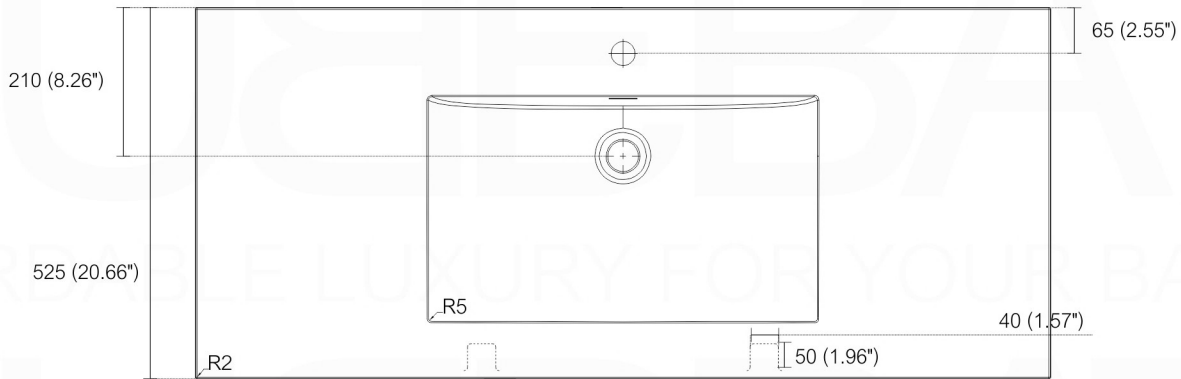

NUDO 48 SINGLE

Sink: SpainSink48S

Dimensions:	width	depth	height
inches	47.24"	20.43"	34.48"
mm	1200	519	876

NOTE: DIMENSIONS AND TECHNICAL DETAILS ARE SUBJECT TO CHANGE WITHOUT NOTICE

. FRONT ELEVATION

. SIDE ELEVATION

. TOP ELEVATION

SQUARE SINK SPAIN
48" SINGLE

. FRONT ELEVATION

. TOP ELEVATION

. SIDE ELEVATION

Pop-Up / P-trap Installation Instructions INSTALLATION GUIDE

FOR SINKS WITHOUT OVERFLOW
#SKU: P101N / P102N

FOR SINKS WITHOUT OVERFLOW
#SKU: P101 / P102