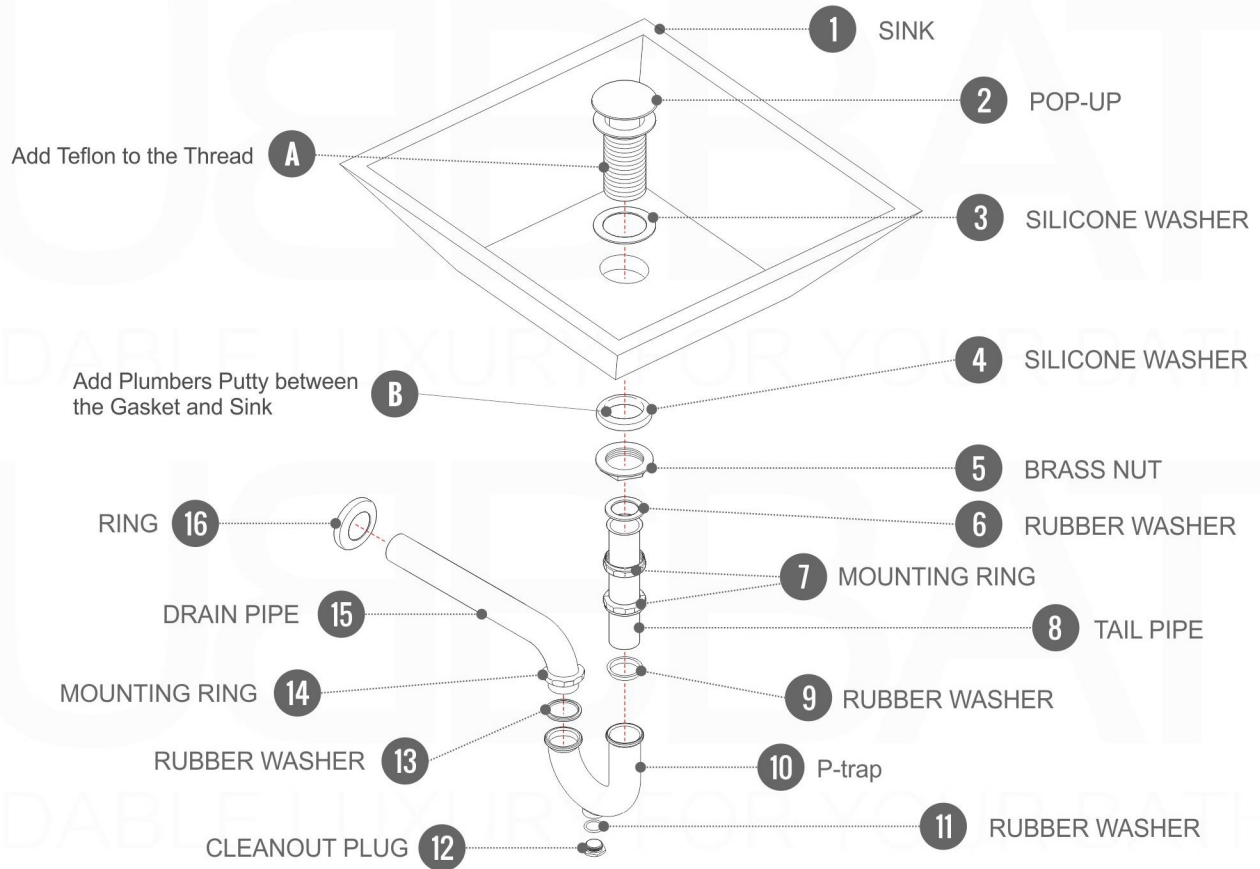

NUDO 48 SINGLE

Sink: SpainSink48S

Dimensions:	width	depth	height
inches	47.24"	20.43"	34.48"
mm	1200	519	876

NOTE: DIMENSIONS AND TECHNICAL DETAILS ARE SUBJECT TO CHANGE WITHOUT NOTICE

. FRONT ELEVATION

. SIDE ELEVATION

. TOP ELEVATION

SQUARE SINK SPAIN
48" SINGLE

. FRONT ELEVATION

. TOP ELEVATION

. SIDE ELEVATION

Pop-Up / P-trap Installation Instructions INSTALLATION GUIDE

FOR SINKS WITHOUT OVERFLOW
#SKU: P101N / P102N

FOR SINKS WITHOUT OVERFLOW
#SKU: P101 / P102

OR