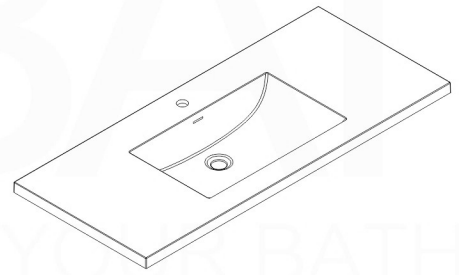

NUDO 48 SINGLE

Sink: SpainSink48S

Dimensions:	width	depth	height
inches	47.24"	20.43"	34.48"
mm	1200	519	876

NOTE: DIMENSIONS AND TECHNICAL DETAILS ARE SUBJECT TO CHANGE WITHOUT NOTICE

. FRONT ELEVATION

. SIDE ELEVATION

. TOP ELEVATION

SQUARE SINK SPAIN
48" SINGLE

. FRONT ELEVATION

. TOP ELEVATION

. SIDE ELEVATION

Pop-Up / P-trap Installation Instructions INSTALLATION GUIDE

FOR SINKS WITHOUT OVERFLOW
#SKU: P101N / P102N

FOR SINKS WITHOUT OVERFLOW
#SKU: P101 / P102