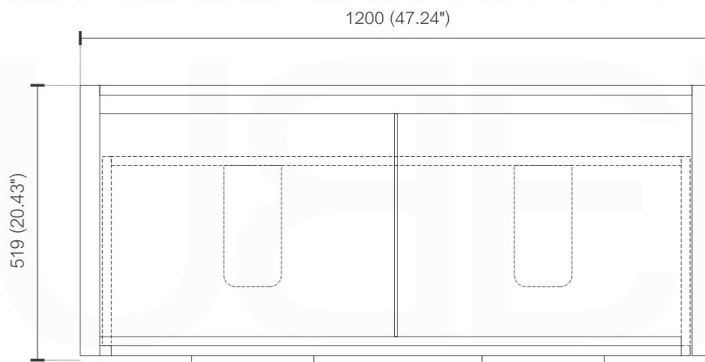

NUDO 48 SINGLE

Sink: SpainSink48S

Dimensions:	width	depth	height
inches	47.24"	20.43"	34.48"
mm	1200	519	876

NOTE: DIMENSIONS AND TECHNICAL DETAILS ARE SUBJECT TO CHANGE WITHOUT NOTICE

. FRONT ELEVATION

. SIDE ELEVATION

. TOP ELEVATION

SQUARE SINK SPAIN
48" SINGLE

. FRONT ELEVATION

. TOP ELEVATION

. SIDE ELEVATION

Pop-Up / P-trap Installation Instructions INSTALLATION GUIDE

FOR SINKS WITHOUT OVERFLOW
#SKU: P101N / P102N

FOR SINKS WITHOUT OVERFLOW
#SKU: P101 / P102