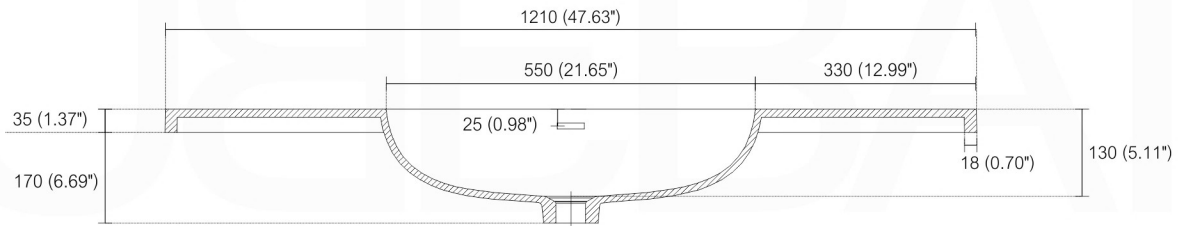

NUDO 48 SINGLE

Sink: SpainSink48S

Dimensions:	width	depth	height
inches	47.24"	20.43"	34.48"
mm	1200	519	876

NOTE: DIMENSIONS AND TECHNICAL DETAILS ARE SUBJECT TO CHANGE WITHOUT NOTICE

. FRONT ELEVATION

. SIDE ELEVATION

. TOP ELEVATION

SQUARE SINK SPAIN
48" SINGLE

. FRONT ELEVATION

. TOP ELEVATION

. SIDE ELEVATION

Pop-Up / P-trap Installation Instructions INSTALLATION GUIDE

FOR SINKS WITHOUT OVERFLOW
#SKU: P101N / P102N

FOR SINKS WITHOUT OVERFLOW
#SKU: P101 / P102