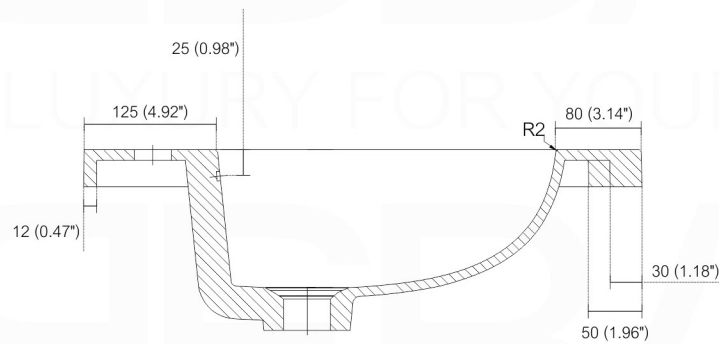

NUDO 48 SINGLE

Sink: SpainSink48S

Dimensions:	width	depth	height
inches	47.24"	20.43"	34.48"
mm	1200	519	876

NOTE: DIMENSIONS AND TECHNICAL DETAILS ARE SUBJECT TO CHANGE WITHOUT NOTICE

. FRONT ELEVATION

. SIDE ELEVATION

. TOP ELEVATION

SQUARE SINK SPAIN
48" SINGLE

. FRONT ELEVATION

. TOP ELEVATION

. SIDE ELEVATION

Pop-Up / P-trap Installation Instructions INSTALLATION GUIDE

FOR SINKS WITHOUT OVERFLOW
#SKU: P101N / P102N

FOR SINKS WITHOUT OVERFLOW
#SKU: P101 / P102