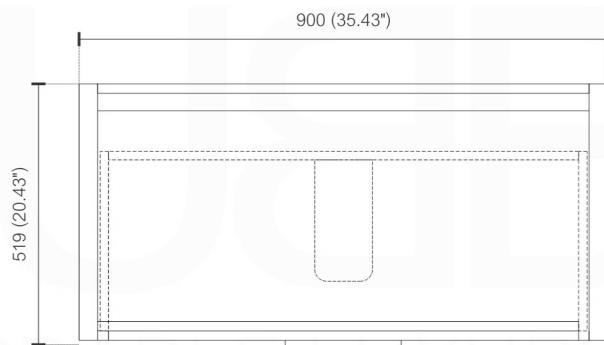

# NUDO 36

Sink: SpainSink36

Dimensions:	width	depth	height
inches	35.43"	20.43"	34.48"
mm	900	519	876

NOTE: DIMENSIONS AND TECHNICAL DETAILS ARE SUBJECT TO CHANGE WITHOUT NOTICE

. FRONT ELEVATION

. SIDE ELEVATION

. TOP ELEVATION

**SQUARE SINK SPAIN 36"**

. FRONT ELEVATION

. TOP ELEVATION

. SIDE ELEVATION