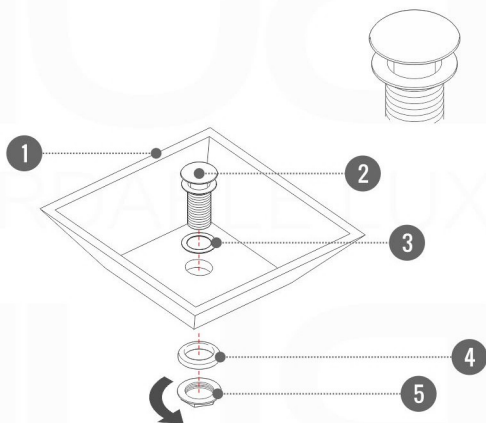

# NUDO 36

Sink: SpainSink36

Dimensions:	width	depth	height
inches	35.43"	20.43"	34.48"
mm	900	519	876

NOTE: DIMENSIONS AND TECHNICAL DETAILS ARE SUBJECT TO CHANGE WITHOUT NOTICE

. FRONT ELEVATION

. SIDE ELEVATION

. TOP ELEVATION

**SQUARE SINK SPAIN 36"**

. FRONT ELEVATION

. TOP ELEVATION

. SIDE ELEVATION

## Pop-Up / P-trap Installation Instructions INSTALLATION GUIDE

FOR SINKS WITHOUT OVERFLOW  
#SKU: P101N / P102N

FOR SINKS WITHOUT OVERFLOW  
#SKU: P101 / P102

OR