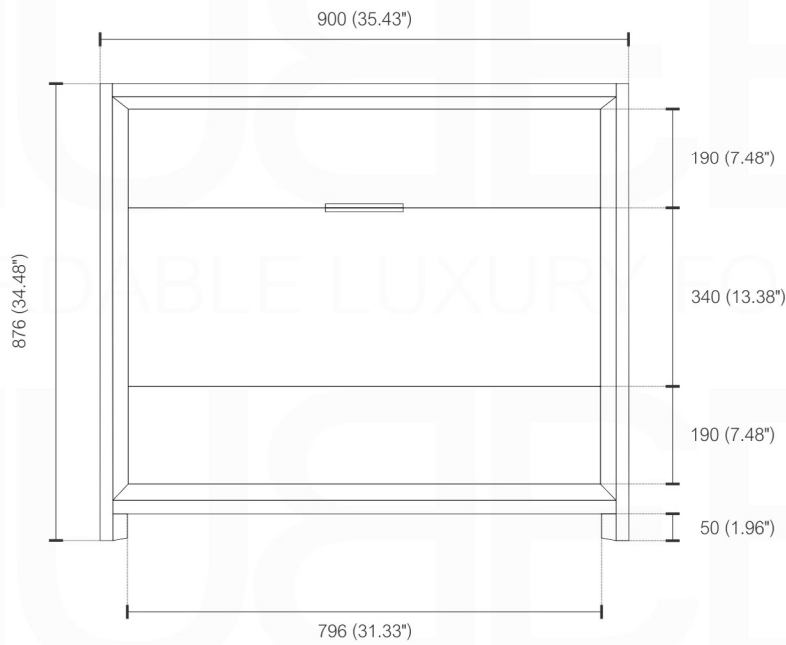

# NUDO 36

Sink: SpainSink36

Dimensions:	width	depth	height
inches	35.43"	20.43"	34.48"
mm	900	519	876

NOTE: DIMENSIONS AND TECHNICAL DETAILS ARE SUBJECT TO CHANGE WITHOUT NOTICE

. FRONT ELEVATION

. SIDE ELEVATION

. TOP ELEVATION

**SQUARE SINK SPAIN 36"**

. FRONT ELEVATION

. TOP ELEVATION

. SIDE ELEVATION