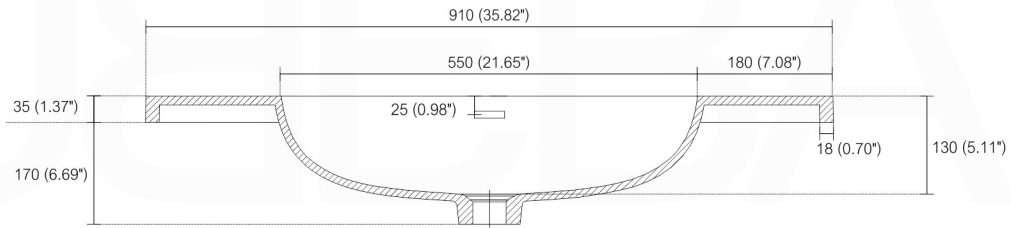

# NUDO 36

Sink: SpainSink36

Dimensions:	width	depth	height
inches	35.43"	20.43"	34.48"
mm	900	519	876

NOTE: DIMENSIONS AND TECHNICAL DETAILS ARE SUBJECT TO CHANGE WITHOUT NOTICE

. FRONT ELEVATION

. SIDE ELEVATION

. TOP ELEVATION

**SQUARE SINK SPAIN 36"**

. FRONT ELEVATION

. TOP ELEVATION

. SIDE ELEVATION