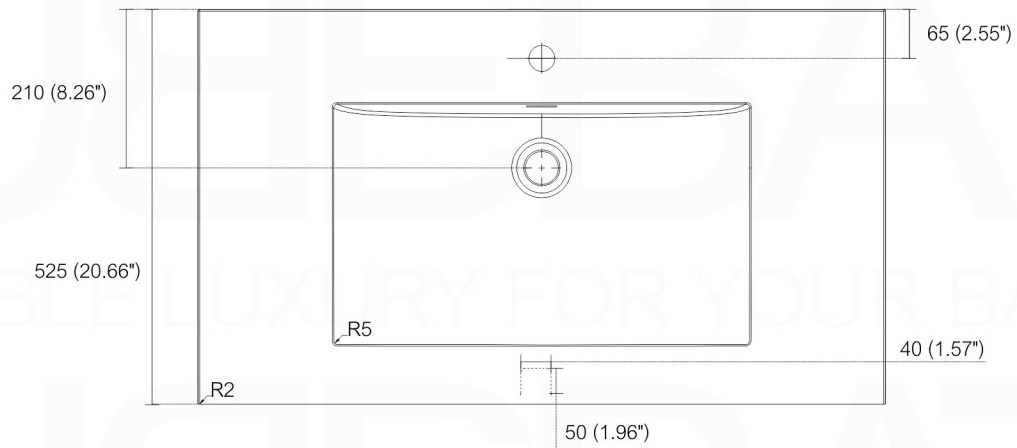

# NUDO 36

Sink: SpainSink36

Dimensions:	width	depth	height
inches	35.43"	20.43"	34.48"
mm	900	519	876

NOTE: DIMENSIONS AND TECHNICAL DETAILS ARE SUBJECT TO CHANGE WITHOUT NOTICE

. FRONT ELEVATION

. SIDE ELEVATION

. TOP ELEVATION

**SQUARE SINK SPAIN 36"**

. FRONT ELEVATION

. TOP ELEVATION

. SIDE ELEVATION