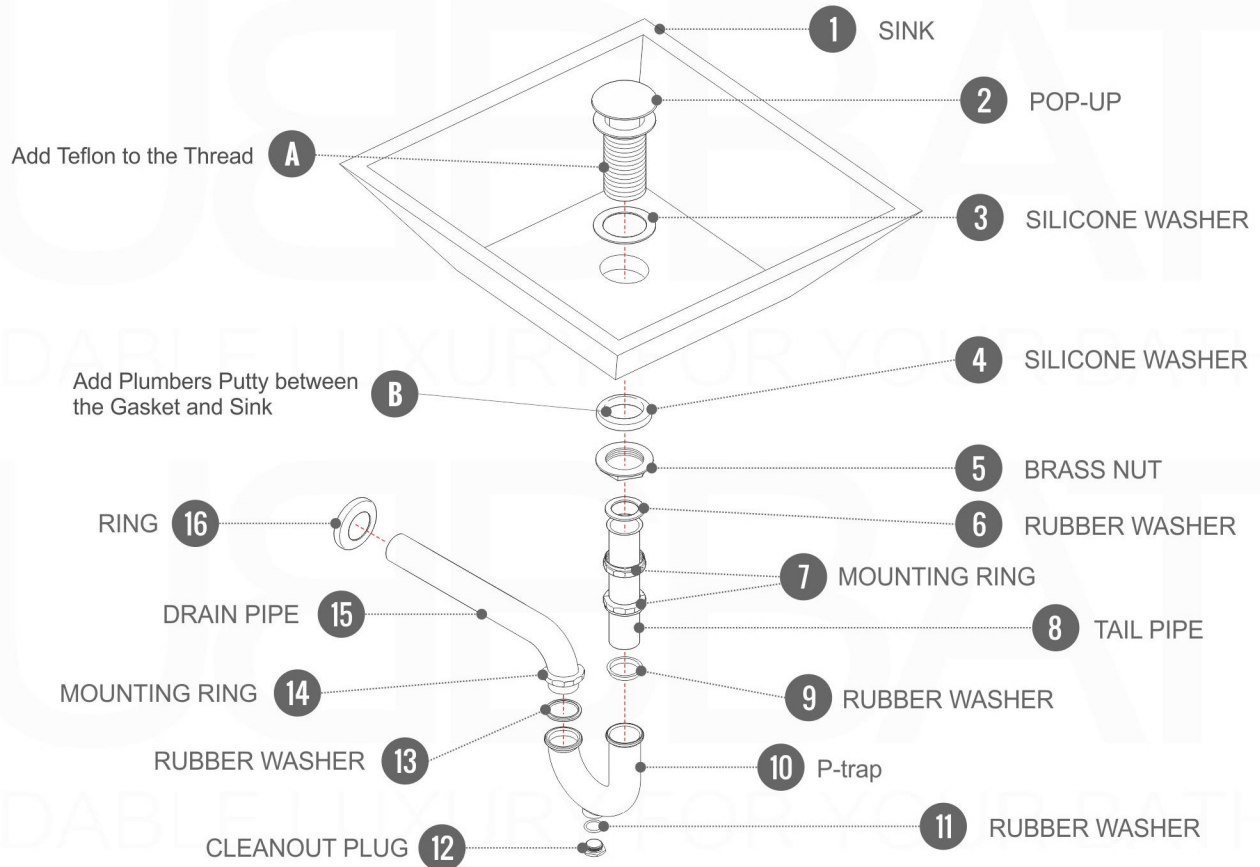

# NUDO 36

Sink: SpainSink36

Dimensions:	width	depth	height
inches	35.43"	20.43"	34.48"
mm	900	519	876

NOTE: DIMENSIONS AND TECHNICAL DETAILS ARE SUBJECT TO CHANGE WITHOUT NOTICE

. FRONT ELEVATION

. SIDE ELEVATION

. TOP ELEVATION

**SQUARE SINK SPAIN 36"**

. FRONT ELEVATION

. TOP ELEVATION

. SIDE ELEVATION

## Pop-Up / P-trap Installation Instructions INSTALLATION GUIDE

FOR SINKS WITHOUT OVERFLOW  
#SKU: P101N / P102N

FOR SINKS WITHOUT OVERFLOW  
#SKU: P101 / P102

OR