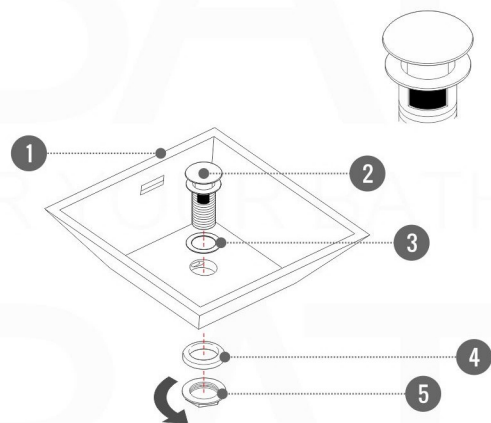

# NUDO 36

Sink: SpainSink36

Dimensions:	width	depth	height
inches	35.43"	20.43"	34.48"
mm	900	519	876

NOTE: DIMENSIONS AND TECHNICAL DETAILS ARE SUBJECT TO CHANGE WITHOUT NOTICE

. FRONT ELEVATION

. SIDE ELEVATION

. TOP ELEVATION

**SQUARE SINK SPAIN 36"**

. FRONT ELEVATION

. TOP ELEVATION

. SIDE ELEVATION

## Pop-Up / P-trap Installation Instructions INSTALLATION GUIDE

FOR SINKS WITHOUT OVERFLOW  
#SKU: P101N / P102N

FOR SINKS WITHOUT OVERFLOW  
#SKU: P101 / P102

OR