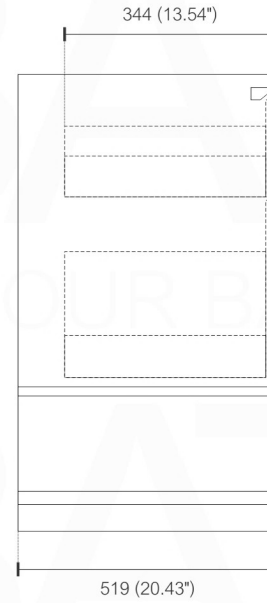

# NUDO 36

Sink: SpainSink36

Dimensions:	width	depth	height
inches	35.43"	20.43"	34.48"
mm	900	519	876

NOTE: DIMENSIONS AND TECHNICAL DETAILS ARE SUBJECT TO CHANGE WITHOUT NOTICE

. FRONT ELEVATION

. SIDE ELEVATION

. TOP ELEVATION

**SQUARE SINK SPAIN 36"**

. FRONT ELEVATION

. TOP ELEVATION

. SIDE ELEVATION