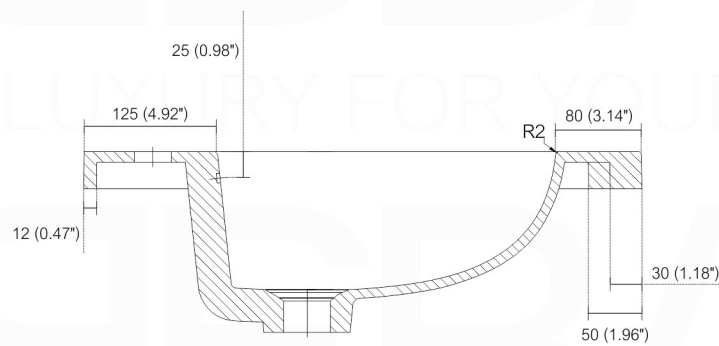

# NUDO 36

Sink: SpainSink36

Dimensions:	width	depth	height
inches	35.43"	20.43"	34.48"
mm	900	519	876

NOTE: DIMENSIONS AND TECHNICAL DETAILS ARE SUBJECT TO CHANGE WITHOUT NOTICE

. FRONT ELEVATION

. SIDE ELEVATION

. TOP ELEVATION

**SQUARE SINK SPAIN 36"**

. FRONT ELEVATION

. TOP ELEVATION

. SIDE ELEVATION