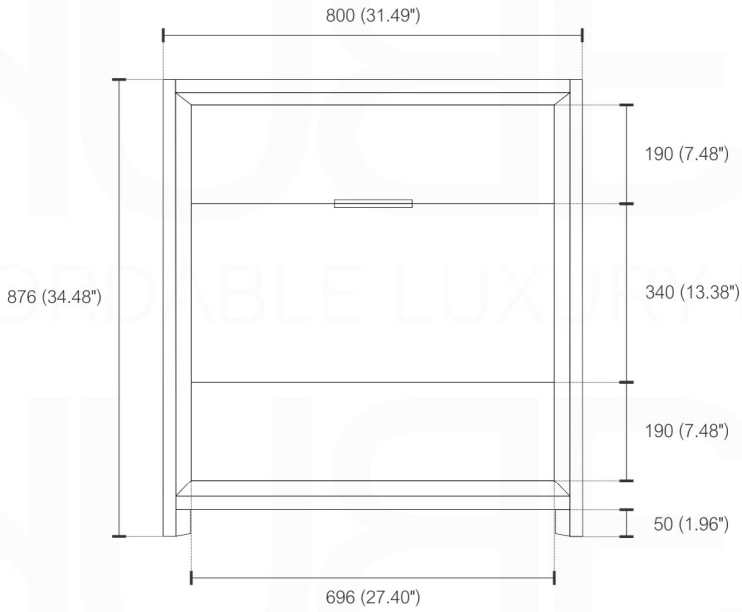

NUDO 32

Sink: SpainSink32

Dimensions:	width	depth	height
inches	31.49"	20.43"	34.48"
mm	800	519	876

NOTE: DIMENSIONS AND TECHNICAL DETAILS ARE SUBJECT TO CHANGE WITHOUT NOTICE

. FRONT ELEVATION

. SIDE ELEVATION

. TOP ELEVATION

SQUARE SINK SPAIN 30"

. FRONT ELEVATION

. TOP ELEVATION

. SIDE ELEVATION

Pop-Up / P-trap Installation Instructions INSTALLATION GUIDE

FOR SINKS WITHOUT OVERFLOW
#SKU: P101N / P102N

FOR SINKS WITHOUT OVERFLOW
#SKU: P101 / P102