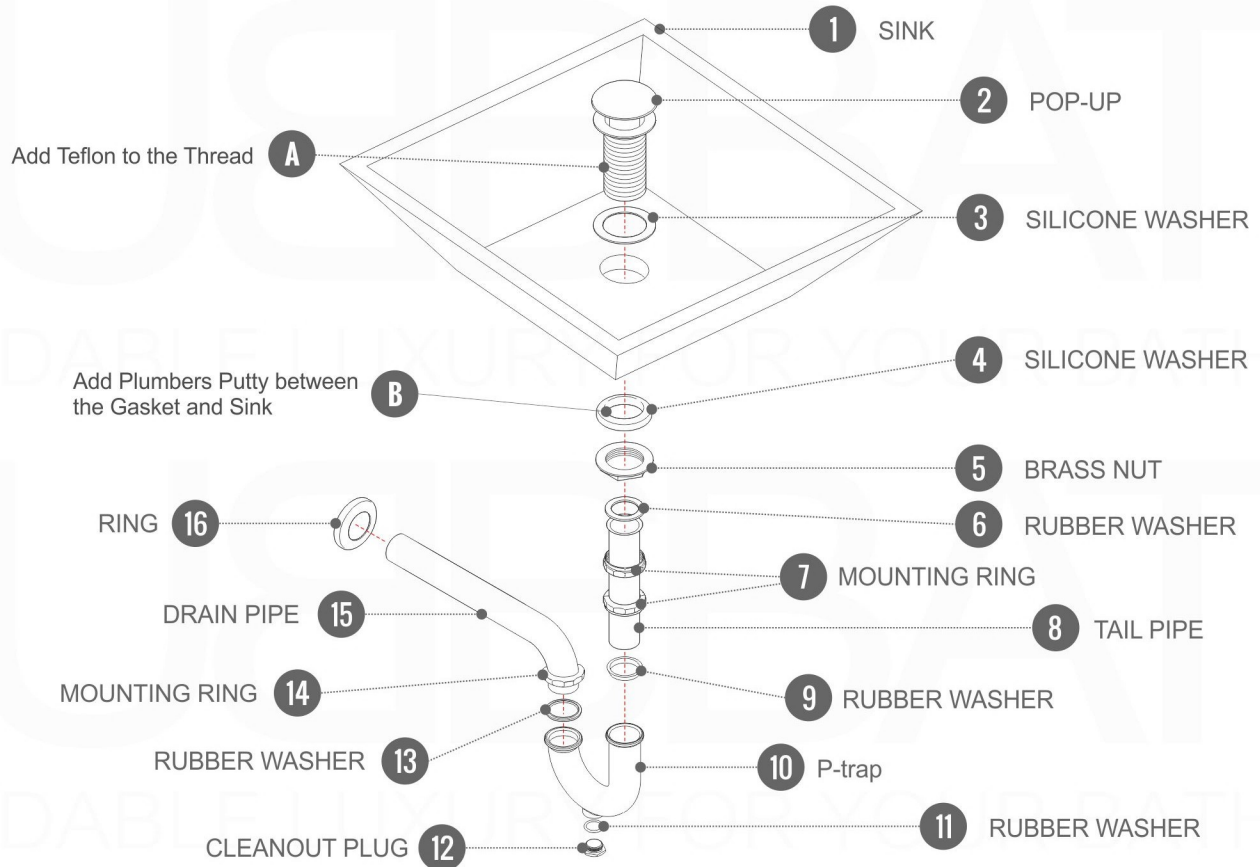

NUDO 32

Sink: SpainSink32

Dimensions:	width	depth	height
inches	31.49"	20.43"	34.48"
mm	800	519	876

NOTE: DIMENSIONS AND TECHNICAL DETAILS ARE SUBJECT TO CHANGE WITHOUT NOTICE

. FRONT ELEVATION

. SIDE ELEVATION

. TOP ELEVATION

SQUARE SINK SPAIN 30"

. FRONT ELEVATION

. TOP ELEVATION

. SIDE ELEVATION

Pop-Up / P-trap Installation Instructions INSTALLATION GUIDE

FOR SINKS WITHOUT OVERFLOW
#SKU: P101N / P102N

FOR SINKS WITHOUT OVERFLOW
#SKU: P101 / P102

OR