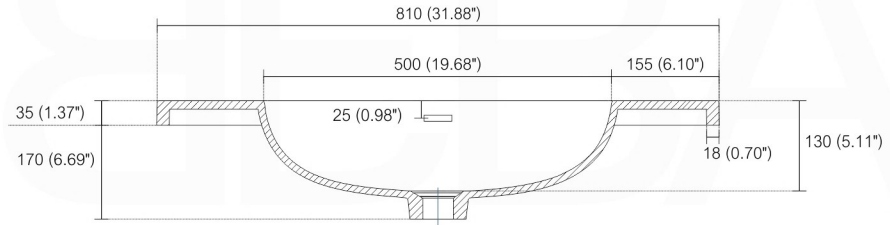

NUDO 32

Sink: SpainSink32

Dimensions:	width	depth	height
inches	31.49"	20.43"	34.48"
mm	800	519	876

NOTE: DIMENSIONS AND TECHNICAL DETAILS ARE SUBJECT TO CHANGE WITHOUT NOTICE

. FRONT ELEVATION

. SIDE ELEVATION

. TOP ELEVATION

SQUARE SINK SPAIN 30"

. FRONT ELEVATION

. TOP ELEVATION

. SIDE ELEVATION

Pop-Up / P-trap Installation Instructions INSTALLATION GUIDE

FOR SINKS WITHOUT OVERFLOW
#SKU: P101N / P102N

FOR SINKS WITHOUT OVERFLOW
#SKU: P101 / P102