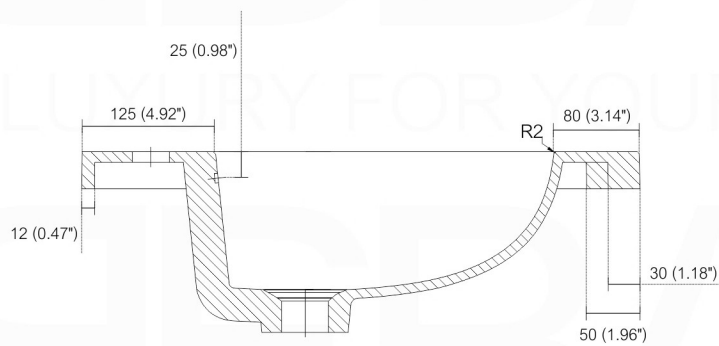

NUDO 32

Sink: SpainSink32

Dimensions:	width	depth	height
inches	31.49"	20.43"	34.48"
mm	800	519	876

NOTE: DIMENSIONS AND TECHNICAL DETAILS ARE SUBJECT TO CHANGE WITHOUT NOTICE

. FRONT ELEVATION

. SIDE ELEVATION

. TOP ELEVATION

SQUARE SINK SPAIN 30"

. FRONT ELEVATION

. TOP ELEVATION

. SIDE ELEVATION

Pop-Up / P-trap Installation Instructions INSTALLATION GUIDE

FOR SINKS WITHOUT OVERFLOW
#SKU: P101N / P102N

FOR SINKS WITHOUT OVERFLOW
#SKU: P101 / P102