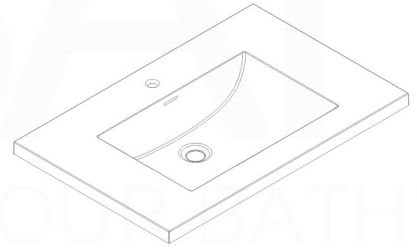

NUDO 32

Sink: SpainSink32

Dimensions:	width	depth	height
inches	31.49"	20.43"	34.48"
mm	800	519	876

NOTE: DIMENSIONS AND TECHNICAL DETAILS ARE SUBJECT TO CHANGE WITHOUT NOTICE

. FRONT ELEVATION

. SIDE ELEVATION

. TOP ELEVATION

SQUARE SINK SPAIN 30"

. FRONT ELEVATION

. TOP ELEVATION

. SIDE ELEVATION

Pop-Up / P-trap Installation Instructions INSTALLATION GUIDE

FOR SINKS WITHOUT OVERFLOW
#SKU: P101N / P102N

FOR SINKS WITHOUT OVERFLOW
#SKU: P101 / P102