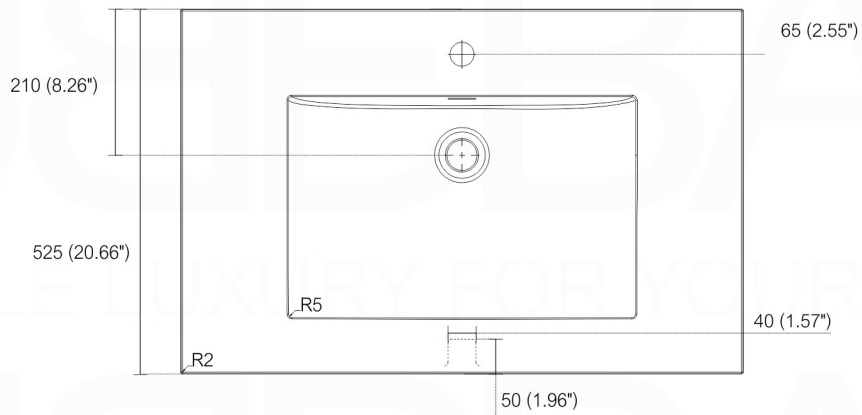

NUDO 32

Sink: SpainSink32

Dimensions:	width	depth	height
inches	31.49"	20.43"	34.48"
mm	800	519	876

NOTE: DIMENSIONS AND TECHNICAL DETAILS ARE SUBJECT TO CHANGE WITHOUT NOTICE

. FRONT ELEVATION

. SIDE ELEVATION

. TOP ELEVATION

SQUARE SINK SPAIN 30"

. FRONT ELEVATION

. TOP ELEVATION

. SIDE ELEVATION

Pop-Up / P-trap Installation Instructions INSTALLATION GUIDE

FOR SINKS WITHOUT OVERFLOW
#SKU: P101N / P102N

FOR SINKS WITHOUT OVERFLOW
#SKU: P101 / P102