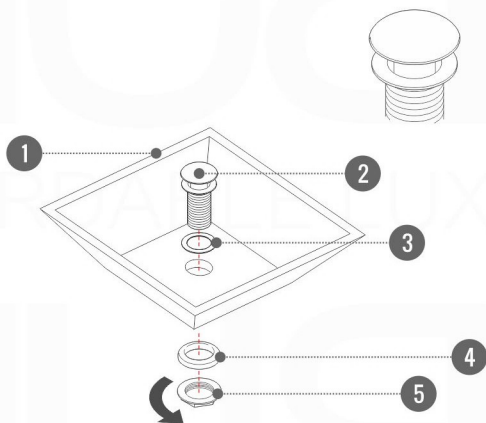

NUDO 32

Sink: SpainSink32

Dimensions:	width	depth	height
inches	31.49"	20.43"	34.48"
mm	800	519	876

NOTE: DIMENSIONS AND TECHNICAL DETAILS ARE SUBJECT TO CHANGE WITHOUT NOTICE

. FRONT ELEVATION

. SIDE ELEVATION

. TOP ELEVATION

SQUARE SINK SPAIN 30"

. FRONT ELEVATION

. TOP ELEVATION

. SIDE ELEVATION

Pop-Up / P-trap Installation Instructions INSTALLATION GUIDE

FOR SINKS WITHOUT OVERFLOW
#SKU: P101N / P102N

FOR SINKS WITHOUT OVERFLOW
#SKU: P101 / P102