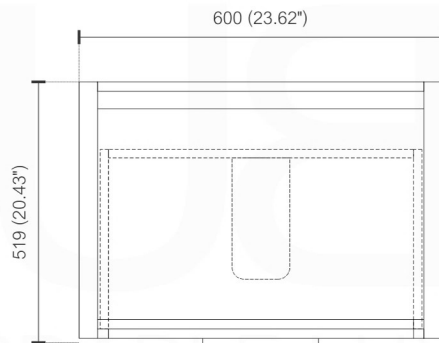

NUDO 32

Sink: SpainSink32

Dimensions:	width	depth	height
inches	31.49"	20.43"	34.48"
mm	800	519	876

NOTE: DIMENSIONS AND TECHNICAL DETAILS ARE SUBJECT TO CHANGE WITHOUT NOTICE

. FRONT ELEVATION

. SIDE ELEVATION

. TOP ELEVATION

SQUARE SINK SPAIN 30"

. FRONT ELEVATION

. TOP ELEVATION

. SIDE ELEVATION

Pop-Up / P-trap Installation Instructions INSTALLATION GUIDE

FOR SINKS WITHOUT OVERFLOW
#SKU: P101N / P102N

FOR SINKS WITHOUT OVERFLOW
#SKU: P101 / P102