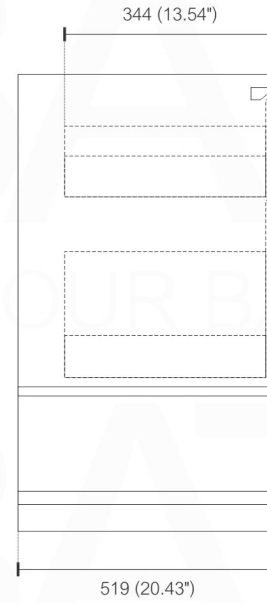

NUDO 32

Sink: SpainSink32

Dimensions:	width	depth	height
inches	31.49"	20.43"	34.48"
mm	800	519	876

NOTE: DIMENSIONS AND TECHNICAL DETAILS ARE SUBJECT TO CHANGE WITHOUT NOTICE

. FRONT ELEVATION

. SIDE ELEVATION

. TOP ELEVATION

SQUARE SINK SPAIN 30"

. FRONT ELEVATION

. TOP ELEVATION

. SIDE ELEVATION

Pop-Up / P-trap Installation Instructions INSTALLATION GUIDE

FOR SINKS WITHOUT OVERFLOW
#SKU: P101N / P102N

FOR SINKS WITHOUT OVERFLOW
#SKU: P101 / P102