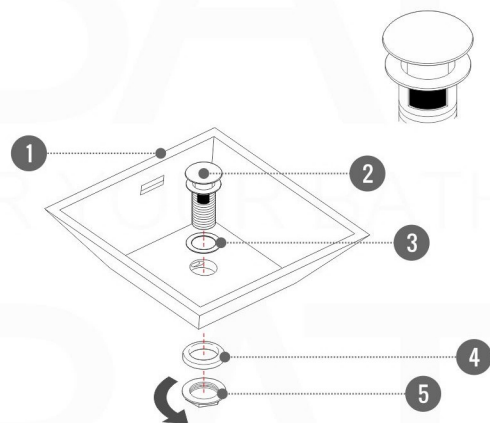

NUDO 32

Sink: SpainSink32

Dimensions:	width	depth	height
inches	31.49"	20.43"	34.48"
mm	800	519	876

NOTE: DIMENSIONS AND TECHNICAL DETAILS ARE SUBJECT TO CHANGE WITHOUT NOTICE

. FRONT ELEVATION

. SIDE ELEVATION

. TOP ELEVATION

SQUARE SINK SPAIN 30"

. FRONT ELEVATION

. TOP ELEVATION

. SIDE ELEVATION

Pop-Up / P-trap Installation Instructions INSTALLATION GUIDE

FOR SINKS WITHOUT OVERFLOW
#SKU: P101N / P102N

FOR SINKS WITHOUT OVERFLOW
#SKU: P101 / P102