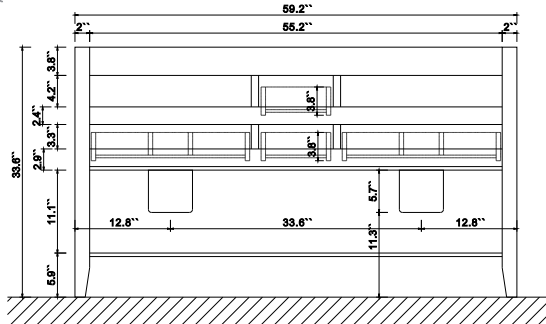

Dimensions

Front

Back

Side

Top

Features

- Solid Wood & Hardwood Construction
- 4 Soft-close Drawers
- 1 Open Shelf
- Gold chrome hardware
- Adjustable leg levelers
- cUPC Undermount Basin

Dimensions:

- 60``x20.1``x34.6``(With Top&Sink)
- 59.2``x18.5``x33.6``(Vanity Only)
- 61.9"x21.9"x43.3"(Package Size)

Vanity Finish:

- White (W)
- Sea Cloud Grey (SCG)
- Black Onyx(BO)

- N.W. : 265 lbs.
- G.W. : 358 lbs.

Countertop:

- Italian carrara white marble(CW)

Certification

CARB P2

Countertop & Sink

Dimensions:

Countertop: 60" x 19.3" x 1"

Rectangle undermount basin: 21" x 15.8" x 7.9"