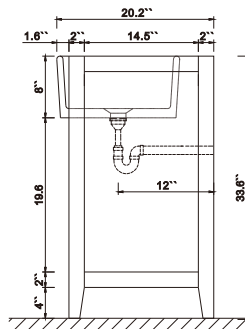

Dimensions

Front

Back

Side

Top

Features

- Solid Wood & Hardwood Construction
- 4 Soft-close Drawers
- 1 Open Shelf
- Gold chrome hardware
- Adjustable leg levelers
- cUPC Undermount Basin

Dimensions:

- 60``x20.1``x34.6``(With Top&Sink)
- 59.2``x18.5``x33.6``(Vanity Only)
- 61.9"x21.9"x43.3"(Package Size)

Vanity Finish:

- White (W)
- Sea Cloud Grey (SCG)
- Black Onyx(BO)

- N.W. : 265 lbs.
- G.W. : 358 lbs.

Countertop:

- Italian carrara white marble(CW)

Certification

CARB P2

Countertop & Sink

Dimensions:

Countertop: 60" x 19.3" x 1"

Rectangle undermount basin: 21" x 15.8" x 7.9"