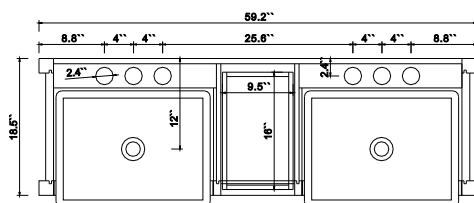

Dimensions

Front

Back

Side

Top

Features

- Solid Wood & Hardwood Construction
- 4 Soft-close Drawers
- 1 Open Shelf
- Gold chrome hardware
- Adjustable leg levelers
- cUPC Undermount Basin

Dimensions:

- 60``x20.1``x34.6``(With Top&Sink)
- 59.2``x18.5``x33.6``(Vanity Only)
- 61.9"x21.9"x43.3"(Package Size)

Vanity Finish:

- White (W)
- Sea Cloud Grey (SCG)
- Black Onyx(BO)

- N.W. : 265 lbs.
- G.W. : 358 lbs.

Countertop:

- Italian carrara white marble(CW)

Certification

CARB P2

Countertop & Sink

Dimensions:

Countertop: 60" x 19.3" x 1"

Rectangle undermount basin: 21" x 15.8" x 7.9"