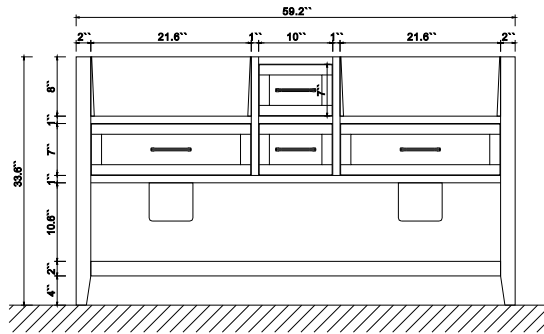

Dimensions

Front

Back

Side

Top

Features

- Solid Wood & Hardwood Construction
- 4 Soft-close Drawers
- 1 Open Shelf
- Gold chrome hardware
- Adjustable leg levelers
- cUPC Undermount Basin

Dimensions:

- 60``x20.1``x34.6``(With Top&Sink)
- 59.2``x18.5``x33.6``(Vanity Only)
- 61.9"x21.9"x43.3"(Package Size)

Vanity Finish:

- White (W)
- Sea Cloud Grey (SCG)
- Black Onyx(BO)

- N.W. : 265 lbs.
- G.W. : 358 lbs.

Countertop:

- Italian carrara white marble(CW)

Certification

CARB P2

Countertop & Sink

Dimensions:

Countertop: 60" x 19.3" x 1"

Rectangle undermount basin: 21" x 15.8" x 7.9"