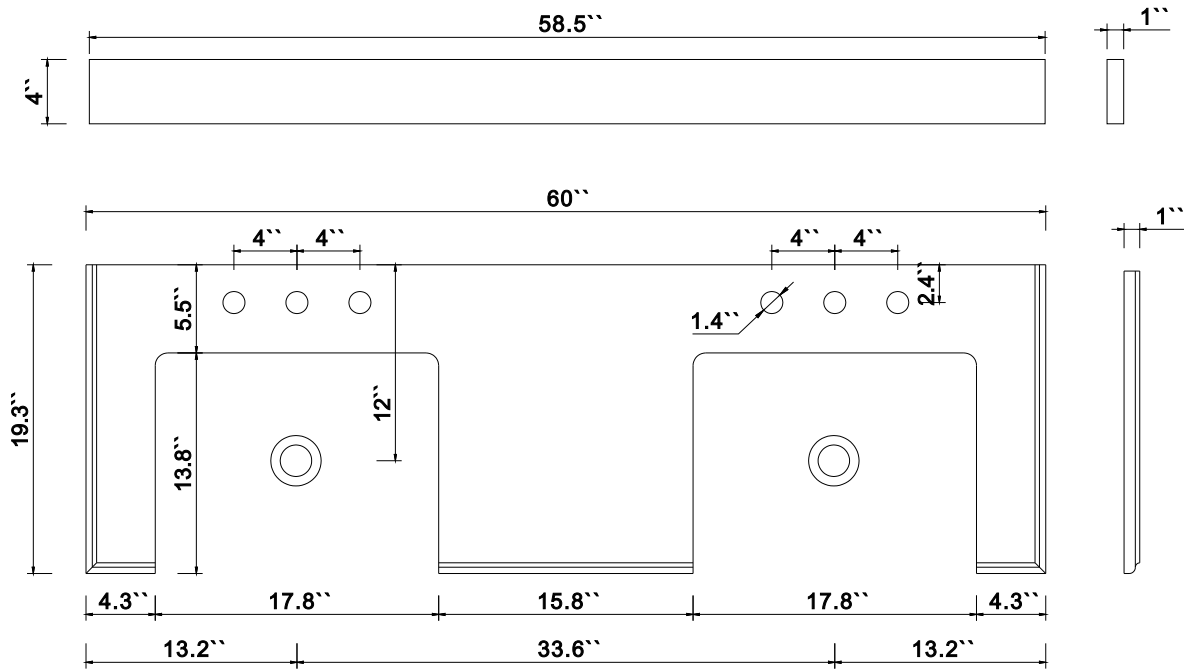

Dimensions

Front

Back

Side

Top

Features

- Solid Wood & Hardwood Construction
- 4 Soft-close Drawers
- 1 Open Shelf
- Gold chrome hardware
- Adjustable leg levelers
- cUPC Undermount Basin

Dimensions:

- 60``x20.1``x34.6``(With Top&Sink)
- 59.2``x18.5``x33.6``(Vanity Only)
- 61.9"x21.9"x43.3"(Package Size)

Vanity Finish:

- White (W)
- Sea Cloud Grey (SCG)
- Black Onyx(BO)

- N.W. : 265 lbs.
- G.W. : 358 lbs.

Countertop:

- Italian carrara white marble(CW)

Certification

CARB P2

Countertop & Sink

Dimensions:

Countertop: 60" x 19.3" x 1"

Rectangle undermount basin: 21" x 15.8" x 7.9"