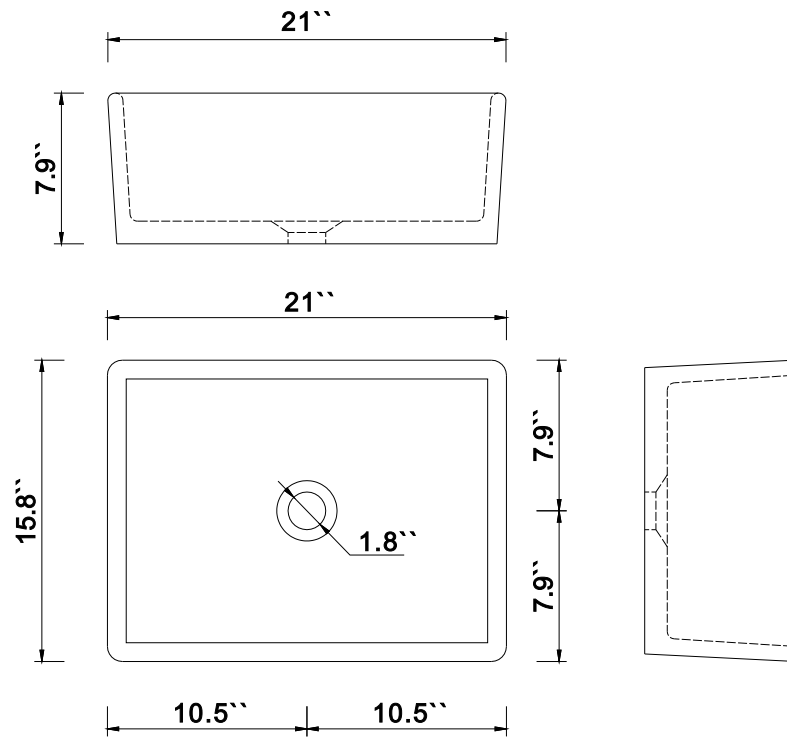

Dimensions

Front

Back

Side

Top

Features

- Solid Wood & Hardwood Construction
- 4 Soft-close Drawers
- 1 Open Shelf
- Gold chrome hardware
- Adjustable leg levelers
- cUPC Undermount Basin

Dimensions:

- 60``x20.1``x34.6``(With Top&Sink)
- 59.2``x18.5``x33.6``(Vanity Only)
- 61.9"x21.9"x43.3"(Package Size)

Vanity Finish:

- White (W)
- Sea Cloud Grey (SCG)
- Black Onyx(BO)

- N.W. : 265 lbs.
- G.W. : 358 lbs.

Countertop:

- Italian carrara white marble(CW)

Certification

CARB P2

Countertop & Sink

Dimensions:

Countertop: 60" x 19.3" x 1"

Rectangle undermount basin: 21" x 15.8" x 7.9"