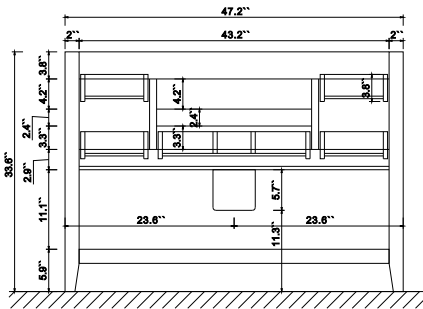

Dimensions

Front

Back

Side

Top

Features

- Solid Wood & Hardwood Construction
- 5 Soft-close Drawers
- 1 Open Shelf
- Gold chrome hardware
- Adjustable leg levelers
- cUPC Undermount Basin

Dimensions:

- 48``x20.1``x34.6``(With Top&Sink)
- 47.2``x18.5``x33.6``(Vanity Only)
- 50.5"x21.9"x43.3"(Package Size)

Vanity Finish:

- White (W)
- Sea Cloud Grey (SCG)
- Black Onyx(BO)

- N.W. : 230 lbs.
- G.W. : 296 lbs.

Countertop:

- Italian carrara white marble(CW)

Certification

CARB P2

Countertop & Sink

Dimensions:

Countertop: 48" x 19.3" x 1"

Rectangle undermount basin: 21" x 15.8" x 7.9"