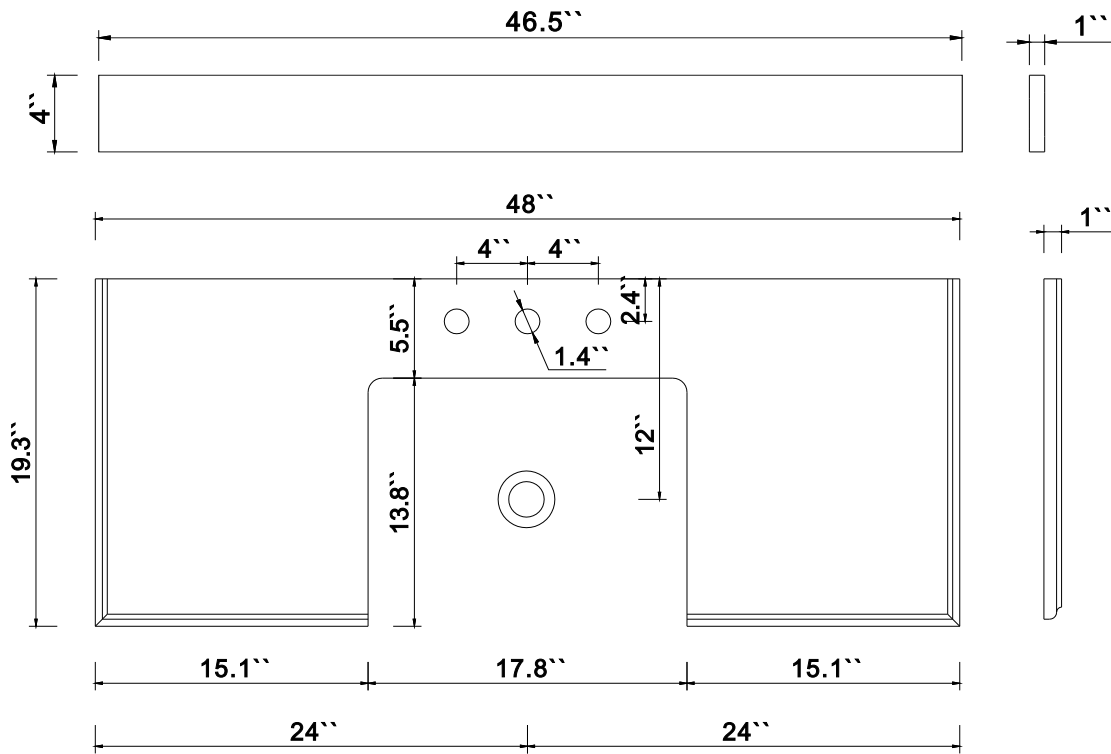

Dimensions

Front

Back

Side

Top

Features

- Solid Wood & Hardwood Construction
- 5 Soft-close Drawers
- 1 Open Shelf
- Gold chrome hardware
- Adjustable leg levelers
- cUPC Undermount Basin

Dimensions:

- 48``x20.1``x34.6``(With Top&Sink)
- 47.2``x18.5``x33.6``(Vanity Only)
- 50.5"x21.9"x43.3"(Package Size)

Vanity Finish:

- White (W)
- Sea Cloud Grey (SCG)
- Black Onyx(BO)

- N.W. : 230 lbs.
- G.W. : 296 lbs.

Countertop:

- Italian carrara white marble(CW)

Certification

CARB P2

Countertop & Sink

Dimensions:

Countertop: 48" x 19.3" x 1"

Rectangle undermount basin: 21" x 15.8" x 7.9"