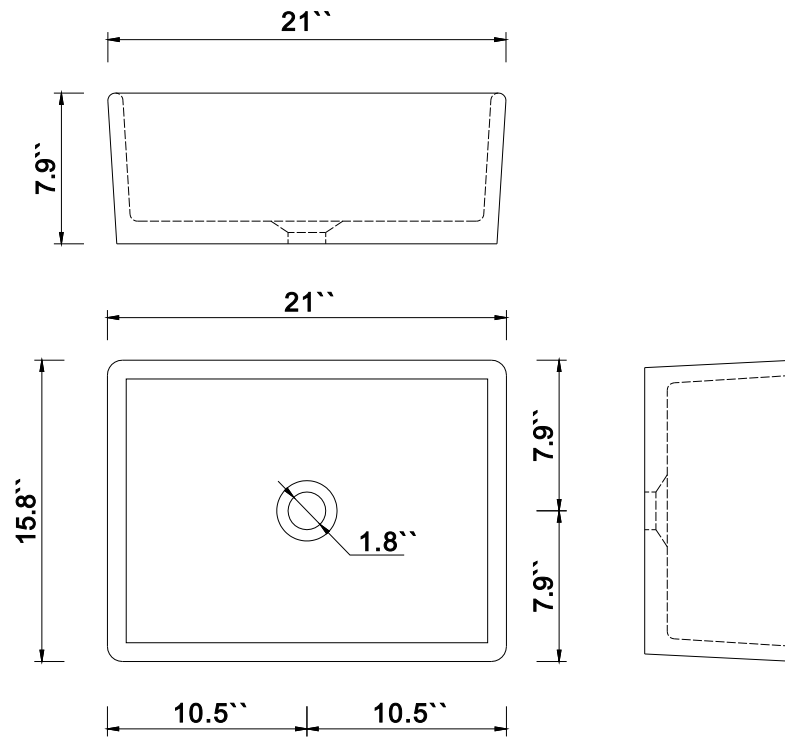

Dimensions

Front

Back

Side

Top

Features

- Solid Wood & Hardwood Construction
- 5 Soft-close Drawers
- 1 Open Shelf
- Gold chrome hardware
- Adjustable leg levelers
- cUPC Undermount Basin

Dimensions:

- 48``x20.1``x34.6``(With Top&Sink)
- 47.2``x18.5``x33.6``(Vanity Only)
- 50.5"x21.9"x43.3"(Package Size)

Vanity Finish:

- White (W)
- Sea Cloud Grey (SCG)
- Black Onyx(BO)

- N.W. : 230 lbs.
- G.W. : 296 lbs.

Countertop:

- Italian carrara white marble(CW)

Certification

CARB P2

Countertop & Sink

Dimensions:

Countertop: 48" x 19.3" x 1"

Rectangle undermount basin: 21" x 15.8" x 7.9"