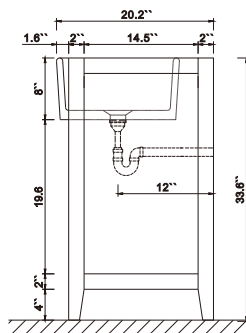

Dimensions

Front

Back

Side

Top

Features

- Solid Wood & Hardwood Construction
- 5 Soft-close Drawers
- 1 Open Shelf
- Gold chrome hardware
- Adjustable leg levelers
- cUPC Undermount Basin

Dimensions:

- 48``x20.1``x34.6``(With Top&Sink)
- 47.2``x18.5``x33.6``(Vanity Only)
- 50.5"x21.9"x43.3"(Package Size)

Vanity Finish:

- White (W)
- Sea Cloud Grey (SCG)
- Black Onyx(BO)

- N.W. : 230 lbs.
- G.W. : 296 lbs.

Countertop:

- Italian carrara white marble(CW)

Certification

CARB P2

Countertop & Sink

Dimensions:

Countertop: 48" x 19.3" x 1"

Rectangle undermount basin: 21" x 15.8" x 7.9"