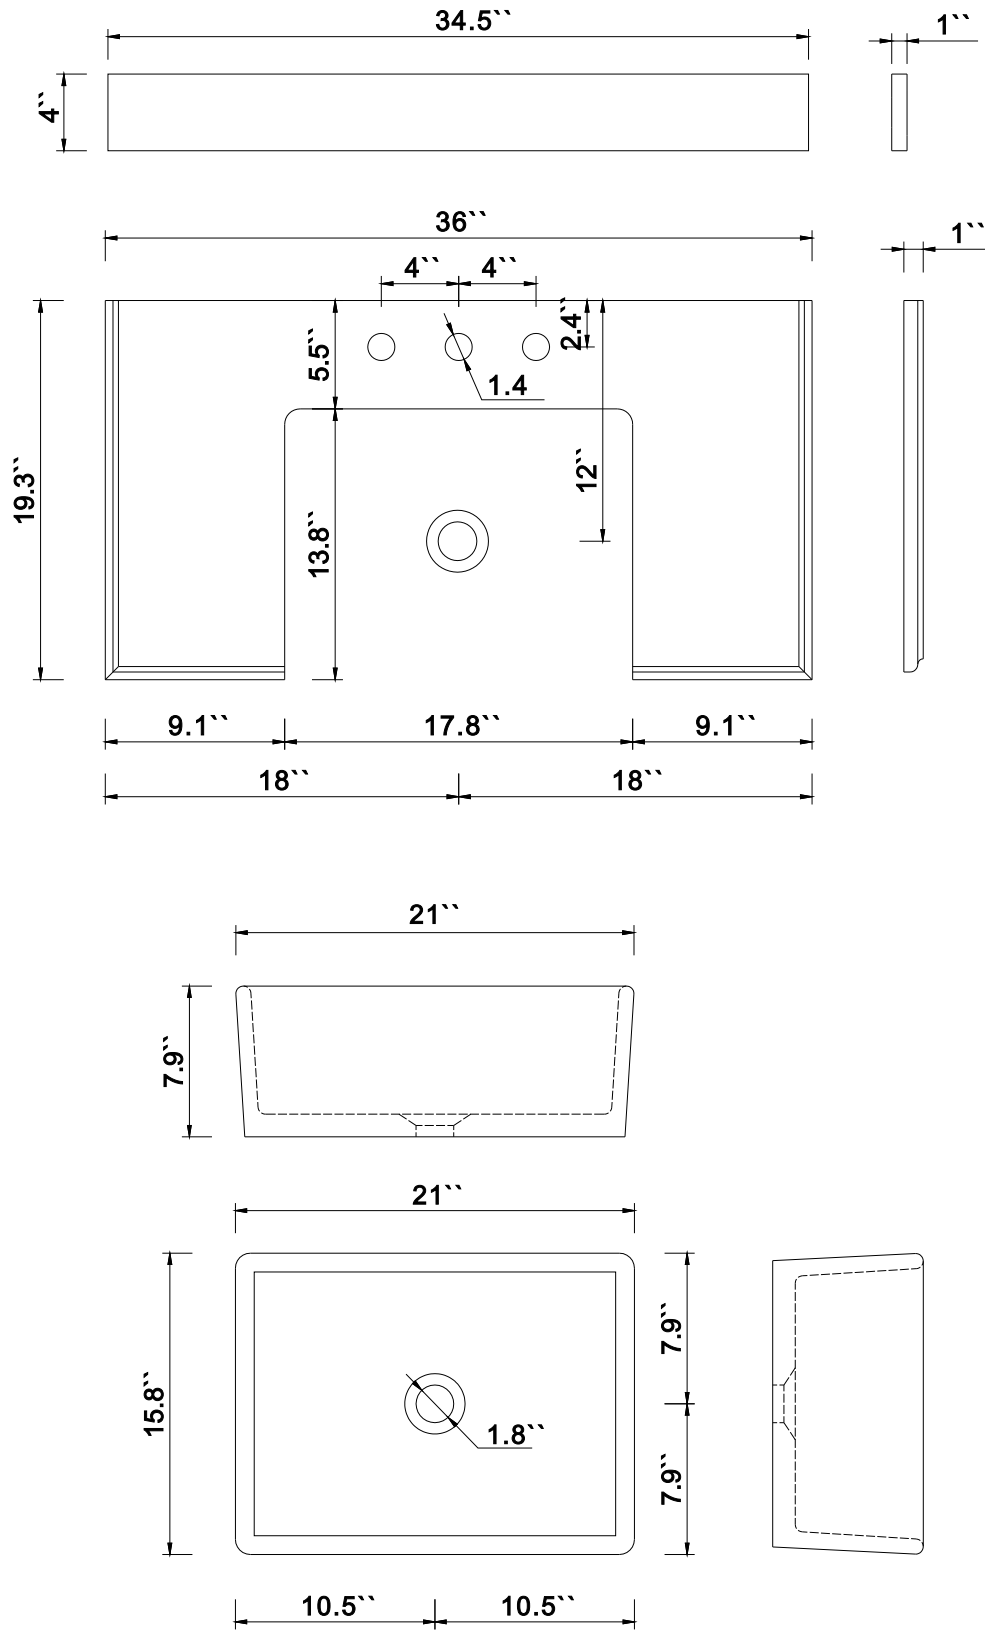

Dimensions

Front

Back

Side

Top

Features

- Solid Wood & Hardwood Construction
- 2 Soft-close Drawers
- 1 Open Shelf
- Gold chrome hardware
- Adjustable leg levelers
- cUPC Undermount Basin

Dimensions:

- 36``x20.1``x34.6``(With Top&Sink)
- 35.2``x18.5``x33.6``(Vanity Only)
- 38.5"x21.9"x43.3"(Package Size)

Vanity Finish:

- White (W)
- Sea Cloud Grey (SCG)
- Black Onyx(BO)

- N.W. : 176 lbs.
- G.W. : 233 lbs.

Countertop:

Italian carrara white marble(CW)

Certification

CARB P2

Countertop & Sink

Dimensions:

Countertop: 36" x 19.3" x 1"

Rectangle undermount basin: 21" x 15.8" x 7.9"