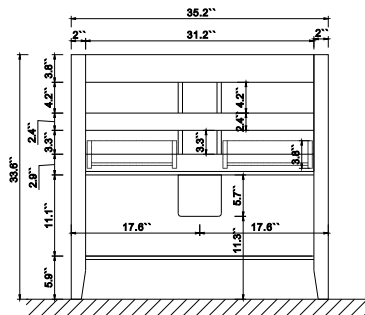

Dimensions

Front

Back

Side

Top

Features

- Solid Wood & Hardwood Construction
- 2 Soft-close Drawers
- 1 Open Shelf
- Gold chrome hardware
- Adjustable leg levelers
- cUPC Undermount Basin

Dimensions:

- 36``x20.1``x34.6``(With Top&Sink)
- 35.2``x18.5``x33.6``(Vanity Only)
- 38.5"x21.9"x43.3"(Package Size)

Vanity Finish:

- White (W)
- Sea Cloud Grey (SCG)
- Black Onyx(BO)

- N.W. : 176 lbs.
- G.W. : 233 lbs.

Countertop:

Italian carrara white marble(CW)

Certification

CARB P2

Countertop & Sink

Dimensions:

Countertop: 36" x 19.3" x 1"

Rectangle undermount basin: 21" x 15.8" x 7.9"