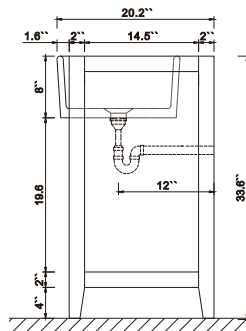

Dimensions

Front

Back

Side

Top

Features

- Solid Wood & Hardwood Construction
- 2 Soft-close Drawers
- 1 Open Shelf
- Gold chrome hardware
- Adjustable leg levelers
- cUPC Undermount Basin

Dimensions:

- 36``x20.1``x34.6``(With Top&Sink)
- 35.2``x18.5``x33.6``(Vanity Only)
- 38.5"x21.9"x43.3"(Package Size)

Vanity Finish:

- White (W)
- Sea Cloud Grey (SCG)
- Black Onyx(BO)

- N.W. : 176 lbs.
- G.W. : 233 lbs.

Countertop:

Italian carrara white marble(CW)

Certification

CARB P2

Countertop & Sink

Dimensions:

Countertop: 36" x 19.3" x 1"

Rectangle undermount basin: 21" x 15.8" x 7.9"