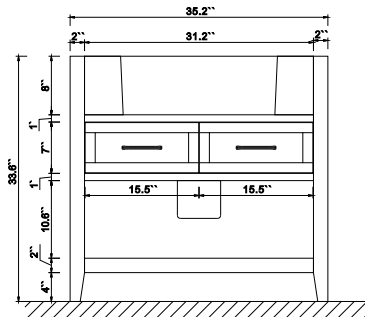

Dimensions

Front

Back

Side

Top

Features

- Solid Wood & Hardwood Construction
- 2 Soft-close Drawers
- 1 Open Shelf
- Gold chrome hardware
- Adjustable leg levelers
- cUPC Undermount Basin

Dimensions:

- 36``x20.1``x34.6``(With Top&Sink)
- 35.2``x18.5``x33.6``(Vanity Only)
- 38.5"x21.9"x43.3"(Package Size)

Vanity Finish:

- White (W)
- Sea Cloud Grey (SCG)
- Black Onyx(BO)

- N.W. : 176 lbs.
- G.W. : 233 lbs.

Countertop:

Italian carrara white marble(CW)

Certification

CARB P2

Countertop & Sink

Dimensions:

Countertop: 36" x 19.3" x 1"

Rectangle undermount basin: 21" x 15.8" x 7.9"