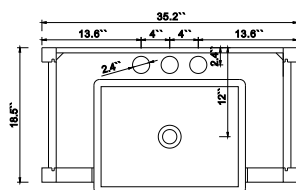

Dimensions

Front

Back

Side

Top

Features

- Solid Wood & Hardwood Construction
- 2 Soft-close Drawers
- 1 Open Shelf
- Gold chrome hardware
- Adjustable leg levelers
- cUPC Undermount Basin

Dimensions:

- 36``x20.1``x34.6``(With Top&Sink)
- 35.2``x18.5``x33.6``(Vanity Only)
- 38.5"x21.9"x43.3"(Package Size)

Vanity Finish:

- White (W)
- Sea Cloud Grey (SCG)
- Black Onyx(BO)

- N.W. : 176 lbs.
- G.W. : 233 lbs.

Countertop:

Italian carrara white marble(CW)

Certification

CARB P2

Countertop & Sink

Dimensions:

Countertop: 36" x 19.3" x 1"

Rectangle undermount basin: 21" x 15.8" x 7.9"