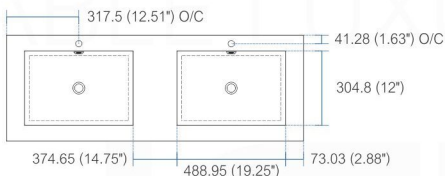

product code  
BSL30SINK

Thickness: 9.53 (0.38")

Dimensions:	width	length	height	depth
inches	29.5"	18.5"	4.0"	4.0"
mm	749.3	469.9	101.6	101.6

product code  
BSL36SINK

Thickness: 9.53 (0.38")

Dimensions:	width	length	height	depth
inches	35.75"	18.5"	4.0"	4.0"
mm	908.05	469.9	101.6	101.6

product code  
BSL40SINK

Thickness: 9.53 (0.38")

Dimensions:	width	length	height	depth
inches	39.5"	18.5"	4.0"	4.0"
mm	1003.3	469.9	101.6	101.6

product code  
BSL48SINK

Thickness: 9.53 (0.38")

Dimensions:	width	length	height	depth
inches	47.25"	18.5"	4.0"	4.0"
mm	1200.15	469.9	101.6	101.6

product code  
BSL60SSINK

Thickness: 9.53 (0.38")

Dimensions:	width	length	height	depth
inches	59"	18.5"	4.0"	4.0"
mm	1498.6	469.9	101.6	101.6

product code  
BSL60DSINK

Thickness: 9.53 (0.38")

Dimensions:	width	length	height	depth
inches	59"	18.5"	4.0"	3.75"
mm	1498.6	469.9	101.6	95.25

product code  
BSL72SINK

Thickness: 9.53 (0.38")

Dimensions:	width	length	height	depth
inches	71.63"	18.5"	4.0"	4.0"
mm	1819.28	469.9	101.6	101.6

product code  
BSL80SINK

Thickness: 9.53 (0.38")

Dimensions:	width	length	height	depth
inches	79"	18.5"	4.0"	4.0"
mm	2006.6	469.9	101.6	101.6