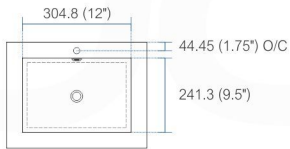

# CISCO STAINLESS STEEL VANITY

SKU	Dimensions inches:			Dimensions mm:			Sink
	width	depth	height	width	depth	height	SKU
AC 16	16	16	30.75	406.4	406.4	781.05	BSL16
AC 24	23.5	18.5	30.75	597	469.9	781.05	BSL24
AC 30	29.25	18.5	30.75	743	469.9	781.05	BSL30
AC 36	35.5	18.5	30.75	902	469.9	781.05	BSL36
AC 40	39.25	18.5	30.75	997	469.9	781.05	BSL40
AC 48	47	18.5	30.75	1194	469.9	781.05	BSL48
AC 60S	58.75	18.5	30.75	1492	469.9	781.05	BSL60S
AC 60D	58.75	18.5	30.75	1492	469.9	781.05	BSL60D

NOTE: DIMENSIONS AND TECHNICAL DETAILS ARE SUBJECT TO CHANGE WITHOUT NOTICE

NOTE: DIMENSIONS AND TECHNICAL DETAILS ARE SUBJECT TO CHANGE WITHOUT NOTICE

product code  
BSL16SINK

Thickness: 9.53 (0.38")

Dimensions:	width	length	height	depth
inches	16.0"	16.0"	4.0"	3.38"
mm	406.4	406.4	101.6	85.73

product code  
BSL18SINK

Thickness: 9.53 (0.38")

Dimensions:	width	length	height	depth
inches	18.0"	10.25"	4.0"	3.38"
mm	457.2	257.18	101.6	85.73

product code  
BSL24SINK

Thickness: 9.53 (0.38")

Dimensions:	width	length	height	depth
inches	23.63"	18.5"	4.0"	4.0"
mm	600.08	469.9	101.6	101.6

product code  
BSL30SINK

Thickness: 9.53 (0.38")

Dimensions:	width	length	height	depth
inches	29.5"	18.5"	4.0"	4.0"
mm	749.3	469.9	101.6	101.6

product code  
BSL36SINK

Thickness: 9.53 (0.38")

Dimensions:	width	length	height	depth
inches	35.75"	18.5"	4.0"	4.0"
mm	908.05	469.9	101.6	101.6