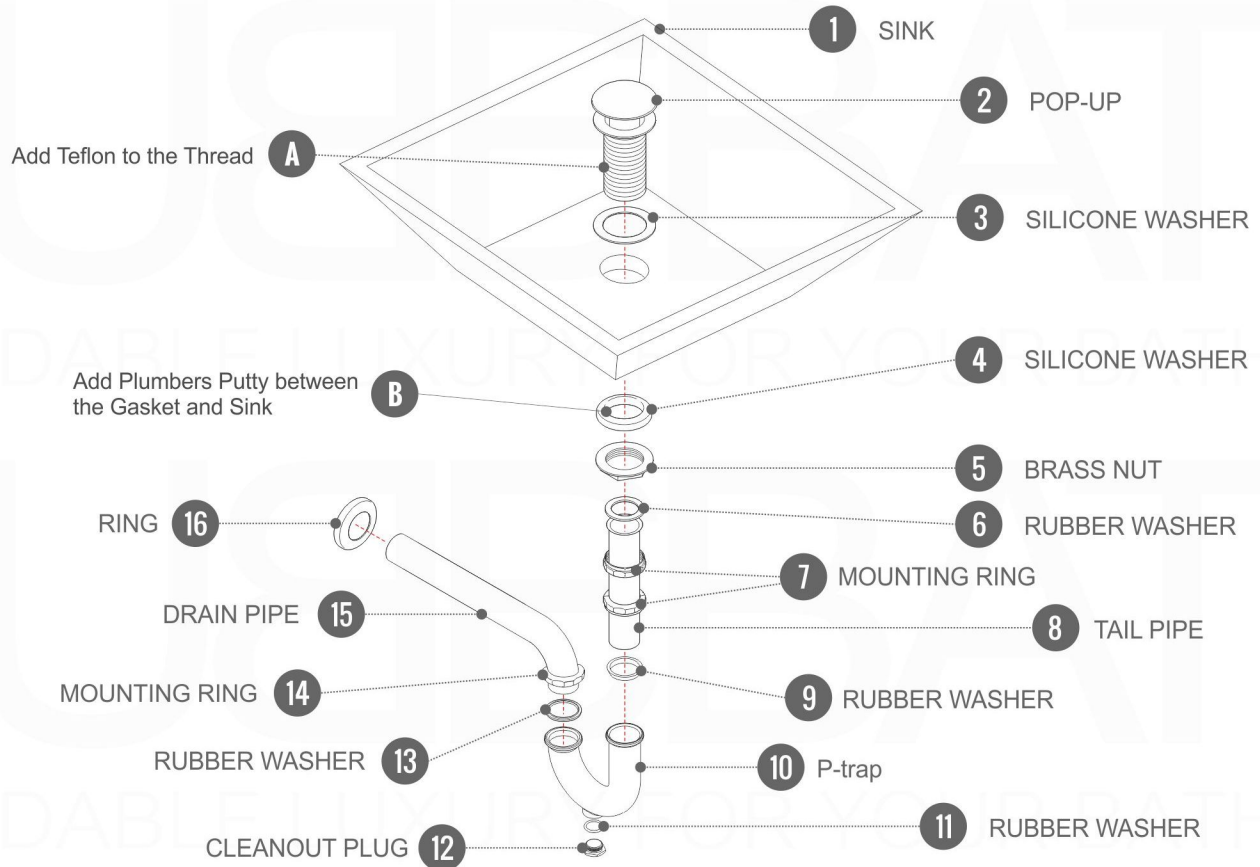

## How to Install a Cisco Vanity INSTALLATION GUIDE

### Tools Required for Assembly

### Vanity Installation

1. Remove the plastic protective film.
2. Install all the Parts of the Cabinet.
3. Add a dap of silicone to the corners of the TOP of the Cabinet.
4. Gently position and align Counter top Sink onto Vanity.

## Pop-Up / P-trap Installation Instructions INSTALLATION GUIDE

FOR SINKS WITHOUT OVERFLOW  
#SKU: P101N / P102N

OR

FOR SINKS WITHOUT OVERFLOW  
#SKU: P101 / P102