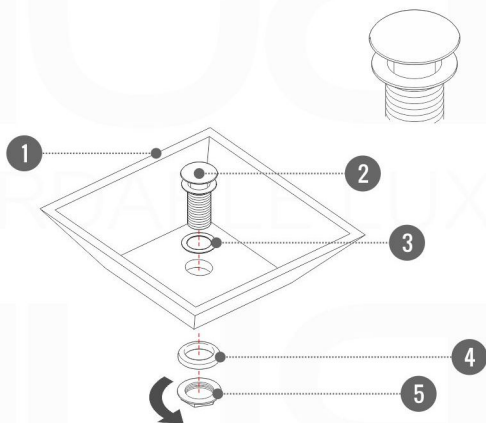

### Vanity Installation

1. Remove the plastic protective film.
2. Install all the Parts of the Cabinet.
3. Add a dap of silicone to the corners of the TOP of the Cabinet.
4. Gently position and align Counter top Sink onto Vanity.

## Pop-Up / P-trap Installation Instructions INSTALLATION GUIDE

FOR SINKS WITHOUT OVERFLOW  
#SKU: P101N / P102N

OR

FOR SINKS WITHOUT OVERFLOW  
#SKU: P101 / P102