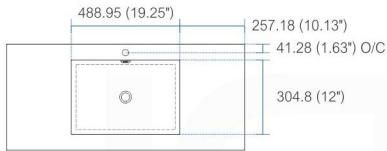

product code  
BSL18SINK

Thickness: 9.53 (0.38")

Dimensions:	width	length	height	depth
inches	18.0"	10.25"	4.0"	3.38"
mm	457.2	257.18	101.6	85.73

product code  
BSL24SINK

Thickness: 9.53 (0.38")

Dimensions:	width	length	height	depth
inches	23.63"	18.5"	4.0"	4.0"
mm	600.08	469.9	101.6	101.6

product code  
BSL30SINK

Thickness: 9.53 (0.38")

Dimensions:	width	length	height	depth
inches	29.5"	18.5"	4.0"	4.0"
mm	749.3	469.9	101.6	101.6

product code  
BSL36SINK

Thickness: 9.53 (0.38")

Dimensions:	width	length	height	depth
inches	35.75"	18.5"	4.0"	4.0"
mm	908.05	469.9	101.6	101.6

product code  
BSL40SINK

Thickness: 9.53 (0.38")

Dimensions:	width	length	height	depth
inches	39.5"	18.5"	4.0"	4.0"
mm	1003.3	469.9	101.6	101.6

product code  
BSL48SINK

Thickness: 9.53 (0.38")

Dimensions:	width	length	height	depth
inches	47.25"	18.5"	4.0"	4.0"
mm	1200.15	469.9	101.6	101.6

product code  
BSL60SSINK

Thickness: 9.53 (0.38")

Dimensions:	width	length	height	depth
inches	59"	18.5"	4.0"	4.0"
mm	1498.6	469.9	101.6	101.6

product code  
BSL60DSINK

Thickness: 9.53 (0.38")

Dimensions:	width	length	height	depth
inches	59"	18.5"	4.0"	3.75"
mm	1498.6	469.9	101.6	95.25