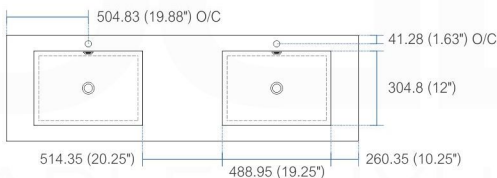

product code  
BSL30SINK

Thickness: 9.53 (0.38")

Dimensions:	width	length	height	depth
inches	29.5"	18.5"	4.0"	4.0"
mm	749.3	469.9	101.6	101.6

product code  
BSL36SINK

Thickness: 9.53 (0.38")

Dimensions:	width	length	height	depth
inches	35.75"	18.5"	4.0"	4.0"
mm	908.05	469.9	101.6	101.6

product code  
BSL40SINK

Thickness: 9.53 (0.38")

Dimensions:	width	length	height	depth
inches	39.5"	18.5"	4.0"	4.0"
mm	1003.3	469.9	101.6	101.6

product code  
BSL48SINK

Thickness: 9.53 (0.38")

Dimensions:	width	length	height	depth
inches	47.25"	18.5"	4.0"	4.0"
mm	1200.15	469.9	101.6	101.6

product code  
BSL60SSINK

Thickness: 9.53 (0.38")

Dimensions:	width	length	height	depth
inches	59"	18.5"	4.0"	4.0"
mm	1498.6	469.9	101.6	101.6

product code  
BSL60DSINK

Thickness: 9.53 (0.38")

Dimensions:	width	length	height	depth
inches	59"	18.5"	4.0"	3.75"
mm	1498.6	469.9	101.6	95.25

product code  
BSL72SINK

Thickness: 9.53 (0.38")

Dimensions:	width	length	height	depth
inches	71.63"	18.5"	4.0"	4.0"
mm	1819.28	469.9	101.6	101.6

product code  
BSL80SINK

Thickness: 9.53 (0.38")

Dimensions:	width	length	height	depth
inches	79"	18.5"	4.0"	4.0"
mm	2006.6	469.9	101.6	101.6