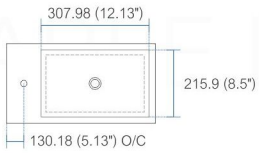

# CISCO STAINLESS STEEL VANITY

SKU	Dimensions inches:			Dimensions mm:			Sink
	width	depth	height	width	depth	height	SKU
AC 16	16	16	30.75	406.4	406.4	781.05	BSL16
AC 24	23.5	18.5	30.75	597	469.9	781.05	BSL24
AC 30	29.25	18.5	30.75	743	469.9	781.05	BSL30
AC 36	35.5	18.5	30.75	902	469.9	781.05	BSL36
AC 40	39.25	18.5	30.75	997	469.9	781.05	BSL40
AC 48	47	18.5	30.75	1194	469.9	781.05	BSL48
AC 60S	58.75	18.5	30.75	1492	469.9	781.05	BSL60S
AC 60D	58.75	18.5	30.75	1492	469.9	781.05	BSL60D

NOTE: DIMENSIONS AND TECHNICAL DETAILS ARE SUBJECT TO CHANGE WITHOUT NOTICE

NOTE: DIMENSIONS AND TECHNICAL DETAILS ARE SUBJECT TO CHANGE WITHOUT NOTICE

product code  
BSL16SINK

Thickness: 9.53 (0.38")

Dimensions:	width	length	height	depth
inches	16.0"	16.0"	4.0"	3.38"
mm	406.4	406.4	101.6	85.73

product code  
BSL18SINK

Thickness: 9.53 (0.38")

Dimensions:	width	length	height	depth
inches	18.0"	10.25"	4.0"	3.38"
mm	457.2	257.18	101.6	85.73

product code  
BSL24SINK

Thickness: 9.53 (0.38")

Dimensions:	width	length	height	depth
inches	23.63"	18.5"	4.0"	4.0"
mm	600.08	469.9	101.6	101.6

product code  
BSL30SINK

Thickness: 9.53 (0.38")

Dimensions:	width	length	height	depth
inches	29.5"	18.5"	4.0"	4.0"
mm	749.3	469.9	101.6	101.6

product code  
BSL36SINK

Thickness: 9.53 (0.38")

Dimensions:	width	length	height	depth
inches	35.75"	18.5"	4.0"	4.0"
mm	908.05	469.9	101.6	101.6