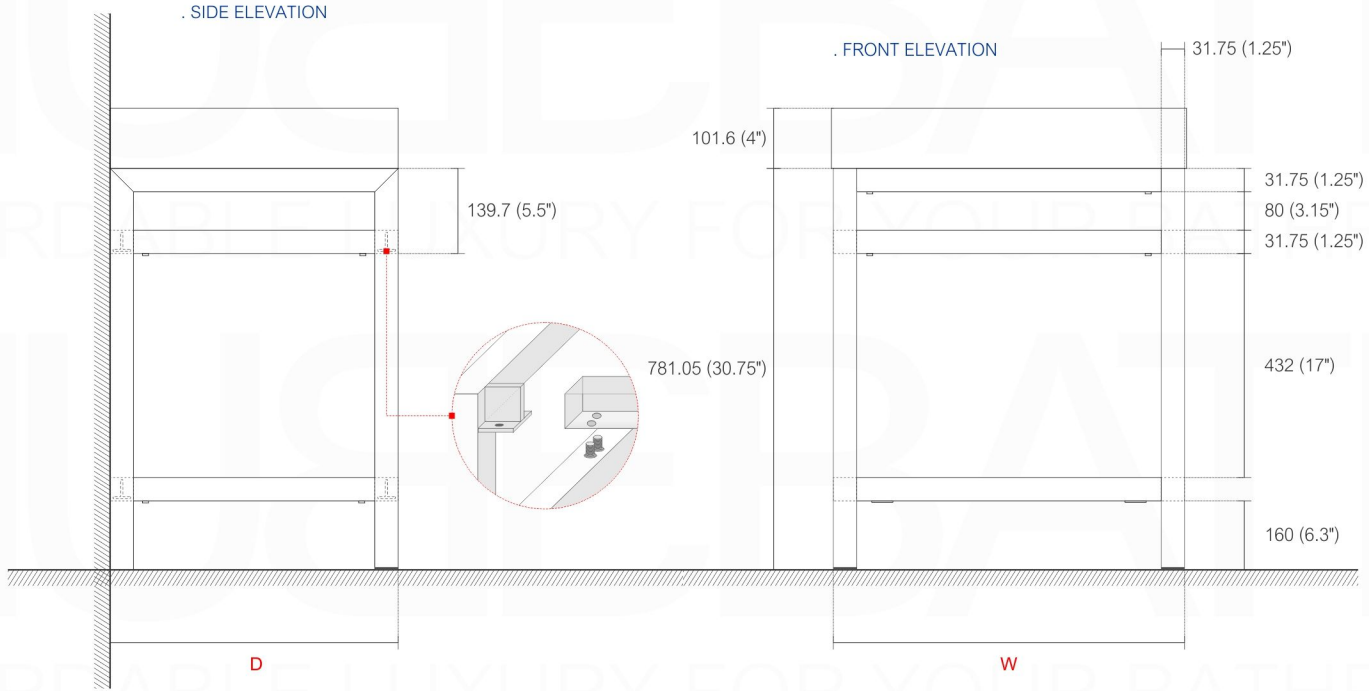

# CISCO STAINLESS STEEL VANITY

SKU	Dimensions inches:			Dimensions mm:			Sink
	width	depth	height	width	depth	height	SKU
AC 16	16	16	30.75	406.4	406.4	781.05	BSL16
AC 24	23.5	18.5	30.75	597	469.9	781.05	BSL24
AC 30	29.25	18.5	30.75	743	469.9	781.05	BSL30
AC 36	35.5	18.5	30.75	902	469.9	781.05	BSL36
AC 40	39.25	18.5	30.75	997	469.9	781.05	BSL40
AC 48	47	18.5	30.75	1194	469.9	781.05	BSL48
AC 60S	58.75	18.5	30.75	1492	469.9	781.05	BSL60S
AC 60D	58.75	18.5	30.75	1492	469.9	781.05	BSL60D

NOTE: DIMENSIONS AND TECHNICAL DETAILS ARE SUBJECT TO CHANGE WITHOUT NOTICE

NOTE: DIMENSIONS AND TECHNICAL DETAILS ARE SUBJECT TO CHANGE WITHOUT NOTICE

product code  
BSL16SINK

Thickness: 9.53 (0.38")

Dimensions:	width	length	height	depth
inches	16.0"	16.0"	4.0"	3.38"
mm	406.4	406.4	101.6	85.73

product code  
BSL18SINK

Thickness: 9.53 (0.38")

Dimensions:	width	length	height	depth
inches	18.0"	10.25"	4.0"	3.38"
mm	457.2	257.18	101.6	85.73

product code  
BSL24SINK

Thickness: 9.53 (0.38")

Dimensions:	width	length	height	depth
inches	23.63"	18.5"	4.0"	4.0"
mm	600.08	469.9	101.6	101.6

product code  
BSL30SINK

Thickness: 9.53 (0.38")

Dimensions:	width	length	height	depth
inches	29.5"	18.5"	4.0"	4.0"
mm	749.3	469.9	101.6	101.6

product code  
BSL36SINK

Thickness: 9.53 (0.38")

Dimensions:	width	length	height	depth
inches	35.75"	18.5"	4.0"	4.0"
mm	908.05	469.9	101.6	101.6