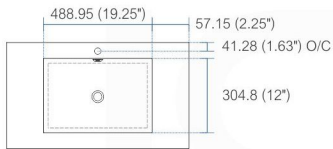

# CISCO STAINLESS STEEL VANITY

SKU	Dimensions inches:			Dimensions mm:			Sink
	width	depth	height	width	depth	height	SKU
AC 16	16	16	30.75	406.4	406.4	781.05	BSL16
AC 24	23.5	18.5	30.75	597	469.9	781.05	BSL24
AC 30	29.25	18.5	30.75	743	469.9	781.05	BSL30
AC 36	35.5	18.5	30.75	902	469.9	781.05	BSL36
AC 40	39.25	18.5	30.75	997	469.9	781.05	BSL40
AC 48	47	18.5	30.75	1194	469.9	781.05	BSL48
AC 60S	58.75	18.5	30.75	1492	469.9	781.05	BSL60S
AC 60D	58.75	18.5	30.75	1492	469.9	781.05	BSL60D

NOTE: DIMENSIONS AND TECHNICAL DETAILS ARE SUBJECT TO CHANGE WITHOUT NOTICE

NOTE: DIMENSIONS AND TECHNICAL DETAILS ARE SUBJECT TO CHANGE WITHOUT NOTICE

product code  
BSL16SINK

Thickness: 9.53 (0.38")

Dimensions:	width	length	height	depth
inches	16.0"	16.0"	4.0"	3.38"
mm	406.4	406.4	101.6	85.73

product code  
BSL18SINK

Thickness: 9.53 (0.38")

Dimensions:	width	length	height	depth
inches	18.0"	10.25"	4.0"	3.38"
mm	457.2	257.18	101.6	85.73

product code  
BSL24SINK

Thickness: 9.53 (0.38")

Dimensions:	width	length	height	depth
inches	23.63"	18.5"	4.0"	4.0"
mm	600.08	469.9	101.6	101.6

product code  
BSL30SINK

Thickness: 9.53 (0.38")

Dimensions:	width	length	height	depth
inches	29.5"	18.5"	4.0"	4.0"
mm	749.3	469.9	101.6	101.6

product code  
BSL36SINK

Thickness: 9.53 (0.38")

Dimensions:	width	length	height	depth
inches	35.75"	18.5"	4.0"	4.0"
mm	908.05	469.9	101.6	101.6