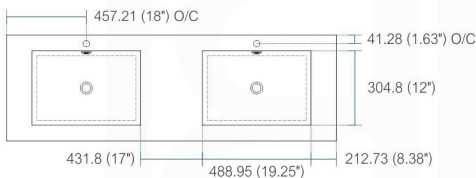

product code  
BSL30SINK

Thickness: 9.53 (0.38")

Dimensions:	width	length	height	depth
inches	29.5"	18.5"	4.0"	4.0"
mm	749.3	469.9	101.6	101.6

product code  
BSL36SINK

Thickness: 9.53 (0.38")

Dimensions:	width	length	height	depth
inches	35.75"	18.5"	4.0"	4.0"
mm	908.05	469.9	101.6	101.6

product code  
BSL40SINK

Thickness: 9.53 (0.38")

Dimensions:	width	length	height	depth
inches	39.5"	18.5"	4.0"	4.0"
mm	1003.3	469.9	101.6	101.6

product code  
BSL48SINK

Thickness: 9.53 (0.38")

Dimensions:	width	length	height	depth
inches	47.25"	18.5"	4.0"	4.0"
mm	1200.15	469.9	101.6	101.6

product code  
BSL60SSINK

Thickness: 9.53 (0.38")

Dimensions:	width	length	height	depth
inches	59"	18.5"	4.0"	4.0"
mm	1498.6	469.9	101.6	101.6

product code  
BSL60DSINK

Thickness: 9.53 (0.38")

Dimensions:	width	length	height	depth
inches	59"	18.5"	4.0"	3.75"
mm	1498.6	469.9	101.6	95.25

product code  
BSL72SINK

Thickness: 9.53 (0.38")

Dimensions:	width	length	height	depth
inches	71.63"	18.5"	4.0"	4.0"
mm	1819.28	469.9	101.6	101.6

product code  
BSL80SINK

Thickness: 9.53 (0.38")

Dimensions:	width	length	height	depth
inches	79"	18.5"	4.0"	4.0"
mm	2006.6	469.9	101.6	101.6