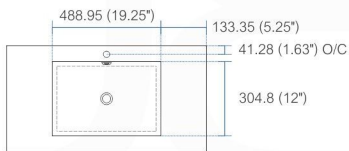

NOTE: DIMENSIONS AND TECHNICAL DETAILS ARE SUBJECT TO CHANGE WITHOUT NOTICE

NOTE: DIMENSIONS AND TECHNICAL DETAILS ARE SUBJECT TO CHANGE WITHOUT NOTICE

product code  
BSL16SINK

Thickness: 9.53 (0.38")

Dimensions:	width	length	height	depth
inches	16.0"	16.0"	4.0"	3.38"
mm	406.4	406.4	101.6	85.73

product code  
BSL18SINK

Thickness: 9.53 (0.38")

Dimensions:	width	length	height	depth
inches	18.0"	10.25"	4.0"	3.38"
mm	457.2	257.18	101.6	85.73

product code  
BSL24SINK

Thickness: 9.53 (0.38")

Dimensions:	width	length	height	depth
inches	23.63"	18.5"	4.0"	4.0"
mm	600.08	469.9	101.6	101.6

product code  
BSL30SINK

Thickness: 9.53 (0.38")

Dimensions:	width	length	height	depth
inches	29.5"	18.5"	4.0"	4.0"
mm	749.3	469.9	101.6	101.6

product code  
BSL36SINK

Thickness: 9.53 (0.38")

Dimensions:	width	length	height	depth
inches	35.75"	18.5"	4.0"	4.0"
mm	908.05	469.9	101.6	101.6

product code  
BSL40SINK

Thickness: 9.53 (0.38")

Dimensions:	width	length	height	depth
inches	39.5"	18.5"	4.0"	4.0"
mm	1003.3	469.9	101.6	101.6

product code  
BSL48SINK

Thickness: 9.53 (0.38")

Dimensions:	width	length	height	depth
inches	47.25"	18.5"	4.0"	4.0"
mm	1200.15	469.9	101.6	101.6