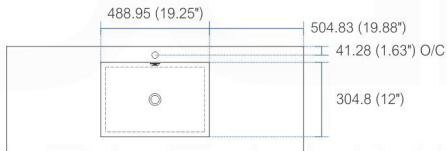

product code  
BSL30SINK

Thickness: 9.53 (0.38")

Dimensions:	width	length	height	depth
inches	29.5"	18.5"	4.0"	4.0"
mm	749.3	469.9	101.6	101.6

product code  
BSL36SINK

Thickness: 9.53 (0.38")

Dimensions:	width	length	height	depth
inches	35.75"	18.5"	4.0"	4.0"
mm	908.05	469.9	101.6	101.6

product code  
BSL40SINK

Thickness: 9.53 (0.38")

Dimensions:	width	length	height	depth
inches	39.5"	18.5"	4.0"	4.0"
mm	1003.3	469.9	101.6	101.6

product code  
BSL48SINK

Thickness: 9.53 (0.38")

Dimensions:	width	length	height	depth
inches	47.25"	18.5"	4.0"	4.0"
mm	1200.15	469.9	101.6	101.6

product code  
BSL60SSINK

Thickness: 9.53 (0.38")

Dimensions:	width	length	height	depth
inches	59"	18.5"	4.0"	4.0"
mm	1498.6	469.9	101.6	101.6

product code  
BSL60DSINK

Thickness: 9.53 (0.38")

Dimensions:	width	length	height	depth
inches	59"	18.5"	4.0"	3.75"
mm	1498.6	469.9	101.6	95.25

product code  
BSL72SINK

Thickness: 9.53 (0.38")

Dimensions:	width	length	height	depth
inches	71.63"	18.5"	4.0"	4.0"
mm	1819.28	469.9	101.6	101.6

product code  
BSL80SINK

Thickness: 9.53 (0.38")

Dimensions:	width	length	height	depth
inches	79"	18.5"	4.0"	4.0"
mm	2006.6	469.9	101.6	101.6