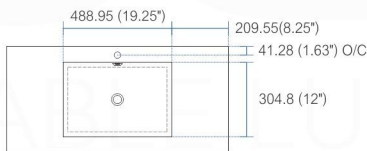

NOTE: DIMENSIONS AND TECHNICAL DETAILS ARE SUBJECT TO CHANGE WITHOUT NOTICE

NOTE: DIMENSIONS AND TECHNICAL DETAILS ARE SUBJECT TO CHANGE WITHOUT NOTICE

product code  
BSL16SINK

Thickness: 9.53 (0.38")

Dimensions:	width	length	height	depth
inches	16.0"	16.0"	4.0"	3.38"
mm	406.4	406.4	101.6	85.73

product code  
BSL18SINK

Thickness: 9.53 (0.38")

Dimensions:	width	length	height	depth
inches	18.0"	10.25"	4.0"	3.38"
mm	457.2	257.18	101.6	85.73

product code  
BSL24SINK

Thickness: 9.53 (0.38")

Dimensions:	width	length	height	depth
inches	23.63"	18.5"	4.0"	4.0"
mm	600.08	469.9	101.6	101.6

product code  
BSL30SINK

Thickness: 9.53 (0.38")

Dimensions:	width	length	height	depth
inches	29.5"	18.5"	4.0"	4.0"
mm	749.3	469.9	101.6	101.6

product code  
BSL36SINK

Thickness: 9.53 (0.38")

Dimensions:	width	length	height	depth
inches	35.75"	18.5"	4.0"	4.0"
mm	908.05	469.9	101.6	101.6

product code  
BSL40SINK

Thickness: 9.53 (0.38")

Dimensions:	width	length	height	depth
inches	39.5"	18.5"	4.0"	4.0"
mm	1003.3	469.9	101.6	101.6

product code  
BSL48SINK

Thickness: 9.53 (0.38")

Dimensions:	width	length	height	depth
inches	47.25"	18.5"	4.0"	4.0"
mm	1200.15	469.9	101.6	101.6