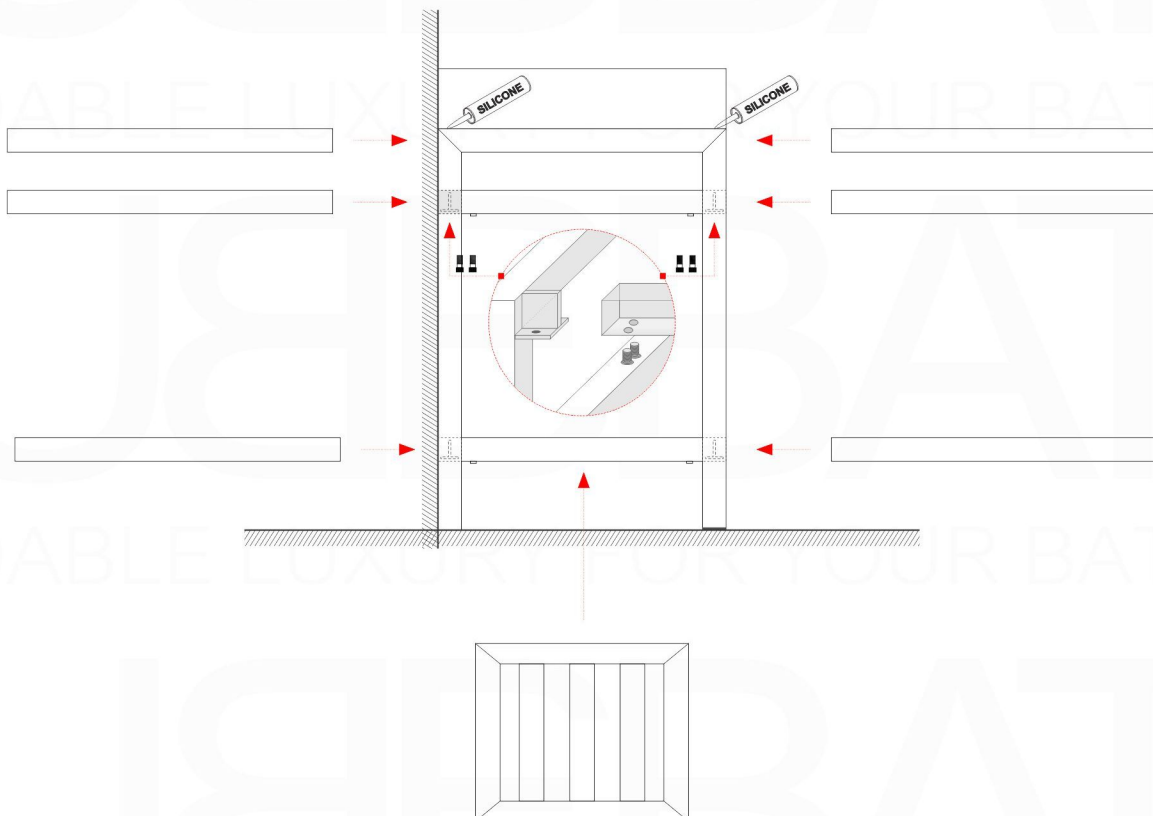

Vanity Installation

1. Remove the plastic protective film.
2. Install all the Parts of the Cabinet.
3. Add a dap of silicone to the corners of the TOP of the Cabinet.
4. Gently position and align Counter top Sink onto Vanity.