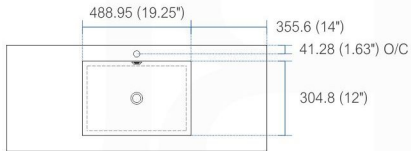

product code  
BSL18SINK

Thickness: 9.53 (0.38")

Dimensions:	width	length	height	depth
inches	18.0"	10.25"	4.0"	3.38"
mm	457.2	257.18	101.6	85.73

product code  
BSL24SINK

Thickness: 9.53 (0.38")

Dimensions:	width	length	height	depth
inches	23.63"	18.5"	4.0"	4.0"
mm	600.08	469.9	101.6	101.6

product code  
BSL30SINK

Thickness: 9.53 (0.38")

Dimensions:	width	length	height	depth
inches	29.5"	18.5"	4.0"	4.0"
mm	749.3	469.9	101.6	101.6

product code  
BSL36SINK

Thickness: 9.53 (0.38")

Dimensions:	width	length	height	depth
inches	35.75"	18.5"	4.0"	4.0"
mm	908.05	469.9	101.6	101.6

product code  
BSL40SINK

Thickness: 9.53 (0.38")

Dimensions:	width	length	height	depth
inches	39.5"	18.5"	4.0"	4.0"
mm	1003.3	469.9	101.6	101.6

product code  
BSL48SINK

Thickness: 9.53 (0.38")

Dimensions:	width	length	height	depth
inches	47.25"	18.5"	4.0"	4.0"
mm	1200.15	469.9	101.6	101.6

product code  
BSL60SSINK

Thickness: 9.53 (0.38")

Dimensions:	width	length	height	depth
inches	59"	18.5"	4.0"	4.0"
mm	1498.6	469.9	101.6	101.6

product code  
BSL60DSINK

Thickness: 9.53 (0.38")

Dimensions:	width	length	height	depth
inches	59"	18.5"	4.0"	3.75"
mm	1498.6	469.9	101.6	95.25