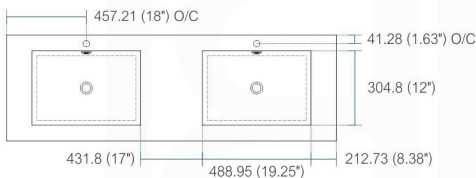

product code
BSL30SINK

Thickness: 9.53 (0.38")

Dimensions:	width	length	height	depth
inches	29.5"	18.5"	4.0"	4.0"
mm	749.3	469.9	101.6	101.6

product code
BSL36SINK

Thickness: 9.53 (0.38")

Dimensions:	width	length	height	depth
inches	35.75"	18.5"	4.0"	4.0"
mm	908.05	469.9	101.6	101.6

product code
BSL40SINK

Thickness: 9.53 (0.38")

Dimensions:	width	length	height	depth
inches	39.5"	18.5"	4.0"	4.0"
mm	1003.3	469.9	101.6	101.6

product code
BSL48SINK

Thickness: 9.53 (0.38")

Dimensions:	width	length	height	depth
inches	47.25"	18.5"	4.0"	4.0"
mm	1200.15	469.9	101.6	101.6

product code
BSL60SSINK

Thickness: 9.53 (0.38")

Dimensions:	width	length	height	depth
inches	59"	18.5"	4.0"	4.0"
mm	1498.6	469.9	101.6	101.6

product code
BSL60DSINK

Thickness: 9.53 (0.38")

Dimensions:	width	length	height	depth
inches	59"	18.5"	4.0"	3.75"
mm	1498.6	469.9	101.6	95.25

product code
BSL72SINK

Thickness: 9.53 (0.38")

Dimensions:	width	length	height	depth
inches	71.63"	18.5"	4.0"	4.0"
mm	1819.28	469.9	101.6	101.6

product code
BSL80SINK

Thickness: 9.53 (0.38")

Dimensions:	width	length	height	depth
inches	79"	18.5"	4.0"	4.0"
mm	2006.6	469.9	101.6	101.6