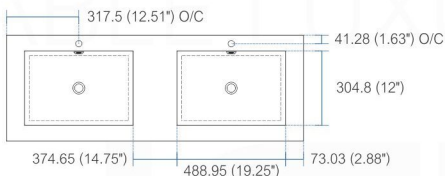

product code
BSL30SINK

Thickness: 9.53 (0.38")

Dimensions:	width	length	height	depth
inches	29.5"	18.5"	4.0"	4.0"
mm	749.3	469.9	101.6	101.6

product code
BSL36SINK

Thickness: 9.53 (0.38")

Dimensions:	width	length	height	depth
inches	35.75"	18.5"	4.0"	4.0"
mm	908.05	469.9	101.6	101.6

product code
BSL40SINK

Thickness: 9.53 (0.38")

Dimensions:	width	length	height	depth
inches	39.5"	18.5"	4.0"	4.0"
mm	1003.3	469.9	101.6	101.6

product code
BSL48SINK

Thickness: 9.53 (0.38")

Dimensions:	width	length	height	depth
inches	47.25"	18.5"	4.0"	4.0"
mm	1200.15	469.9	101.6	101.6

product code
BSL60SSINK

Thickness: 9.53 (0.38")

Dimensions:	width	length	height	depth
inches	59"	18.5"	4.0"	4.0"
mm	1498.6	469.9	101.6	101.6

product code
BSL60DSINK

Thickness: 9.53 (0.38")

Dimensions:	width	length	height	depth
inches	59"	18.5"	4.0"	3.75"
mm	1498.6	469.9	101.6	95.25

product code
BSL72SINK

Thickness: 9.53 (0.38")

Dimensions:	width	length	height	depth
inches	71.63"	18.5"	4.0"	4.0"
mm	1819.28	469.9	101.6	101.6

product code
BSL80SINK

Thickness: 9.53 (0.38")

Dimensions:	width	length	height	depth
inches	79"	18.5"	4.0"	4.0"
mm	2006.6	469.9	101.6	101.6