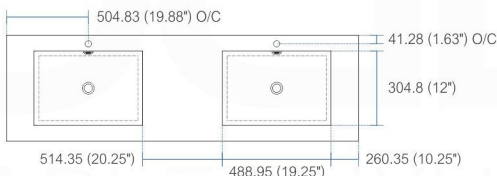

product code
BSL30SINK

Thickness: 9.53 (0.38")

Dimensions:	width	length	height	depth
inches	29.5"	18.5"	4.0"	4.0"
mm	749.3	469.9	101.6	101.6

product code
BSL36SINK

Thickness: 9.53 (0.38")

Dimensions:	width	length	height	depth
inches	35.75"	18.5"	4.0"	4.0"
mm	908.05	469.9	101.6	101.6

product code
BSL40SINK

Thickness: 9.53 (0.38")

Dimensions:	width	length	height	depth
inches	39.5"	18.5"	4.0"	4.0"
mm	1003.3	469.9	101.6	101.6

product code
BSL48SINK

Thickness: 9.53 (0.38")

Dimensions:	width	length	height	depth
inches	47.25"	18.5"	4.0"	4.0"
mm	1200.15	469.9	101.6	101.6

product code
BSL60SSINK

Thickness: 9.53 (0.38")

Dimensions:	width	length	height	depth
inches	59"	18.5"	4.0"	4.0"
mm	1498.6	469.9	101.6	101.6

product code
BSL60DSINK

Thickness: 9.53 (0.38")

Dimensions:	width	length	height	depth
inches	59"	18.5"	4.0"	3.75"
mm	1498.6	469.9	101.6	95.25

product code
BSL72SINK

Thickness: 9.53 (0.38")

Dimensions:	width	length	height	depth
inches	71.63"	18.5"	4.0"	4.0"
mm	1819.28	469.9	101.6	101.6

product code
BSL80SINK

Thickness: 9.53 (0.38")

Dimensions:	width	length	height	depth
inches	79"	18.5"	4.0"	4.0"
mm	2006.6	469.9	101.6	101.6