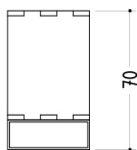

Kufen /
Runners