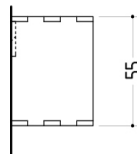

Wandmontage /
Wall mounted