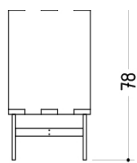

Y-Gestell /
Y-Shaped
underframe