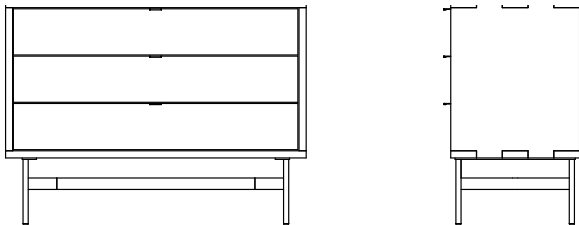

SC 21 Kommode / Chest of Drawers

Maße (L x B x H) / Dimensions (L x W x H):

105 x 45 x 55 / 65 / 70 cm (3 Schübe / 3 drawers)

Fuß – und Griffvarianten bitte angeben.

Please specify desired leg and handle type.