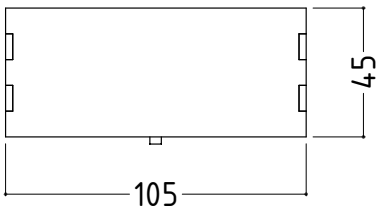

SC 21 Kommode / Chest of Drawers

Maße (L x B x H) / Dimensions (L x W x H):

105 x 45 x 55 / 65 / 70 cm (3 Schübe / 3 drawers)

Fuß – und Griffvarianten bitte angeben.

Please specify desired leg and handle type.