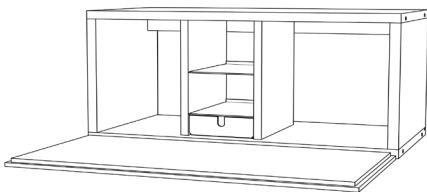

BC 06 Room68 Module / Moduls

Bar / bar