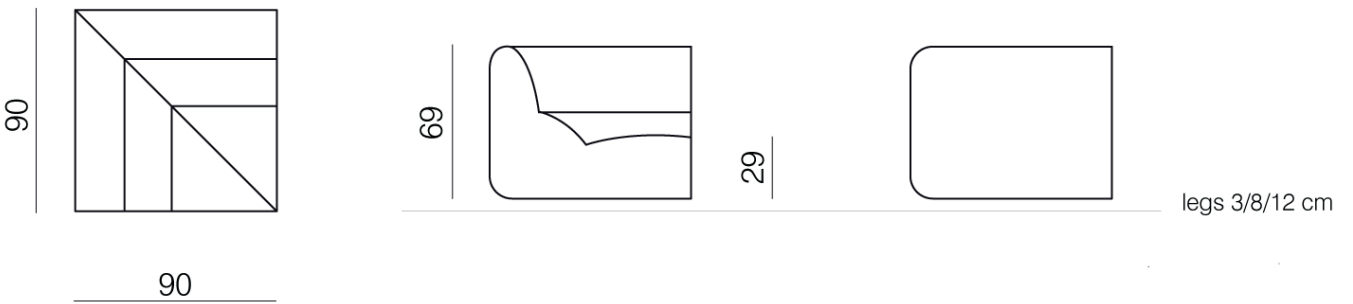

1SEATER

dimensions 90x90, height 72/77/81 cm
legs height option 3, 8 or 12 cm depending on the base

CORNER

dimensions 90x90, height 72/77/81 cm
legs height option 3, 8 or 12 cm depending on the base

OUTER CORNER

dimensions 90x90, height 72/77/81 cm
legs height option 3, 8 or 12 cm depending on the base

POUF

dimensions 90x90, height 32/37/41 cm
legs height option 3, 8 or 12 cm depending on the base