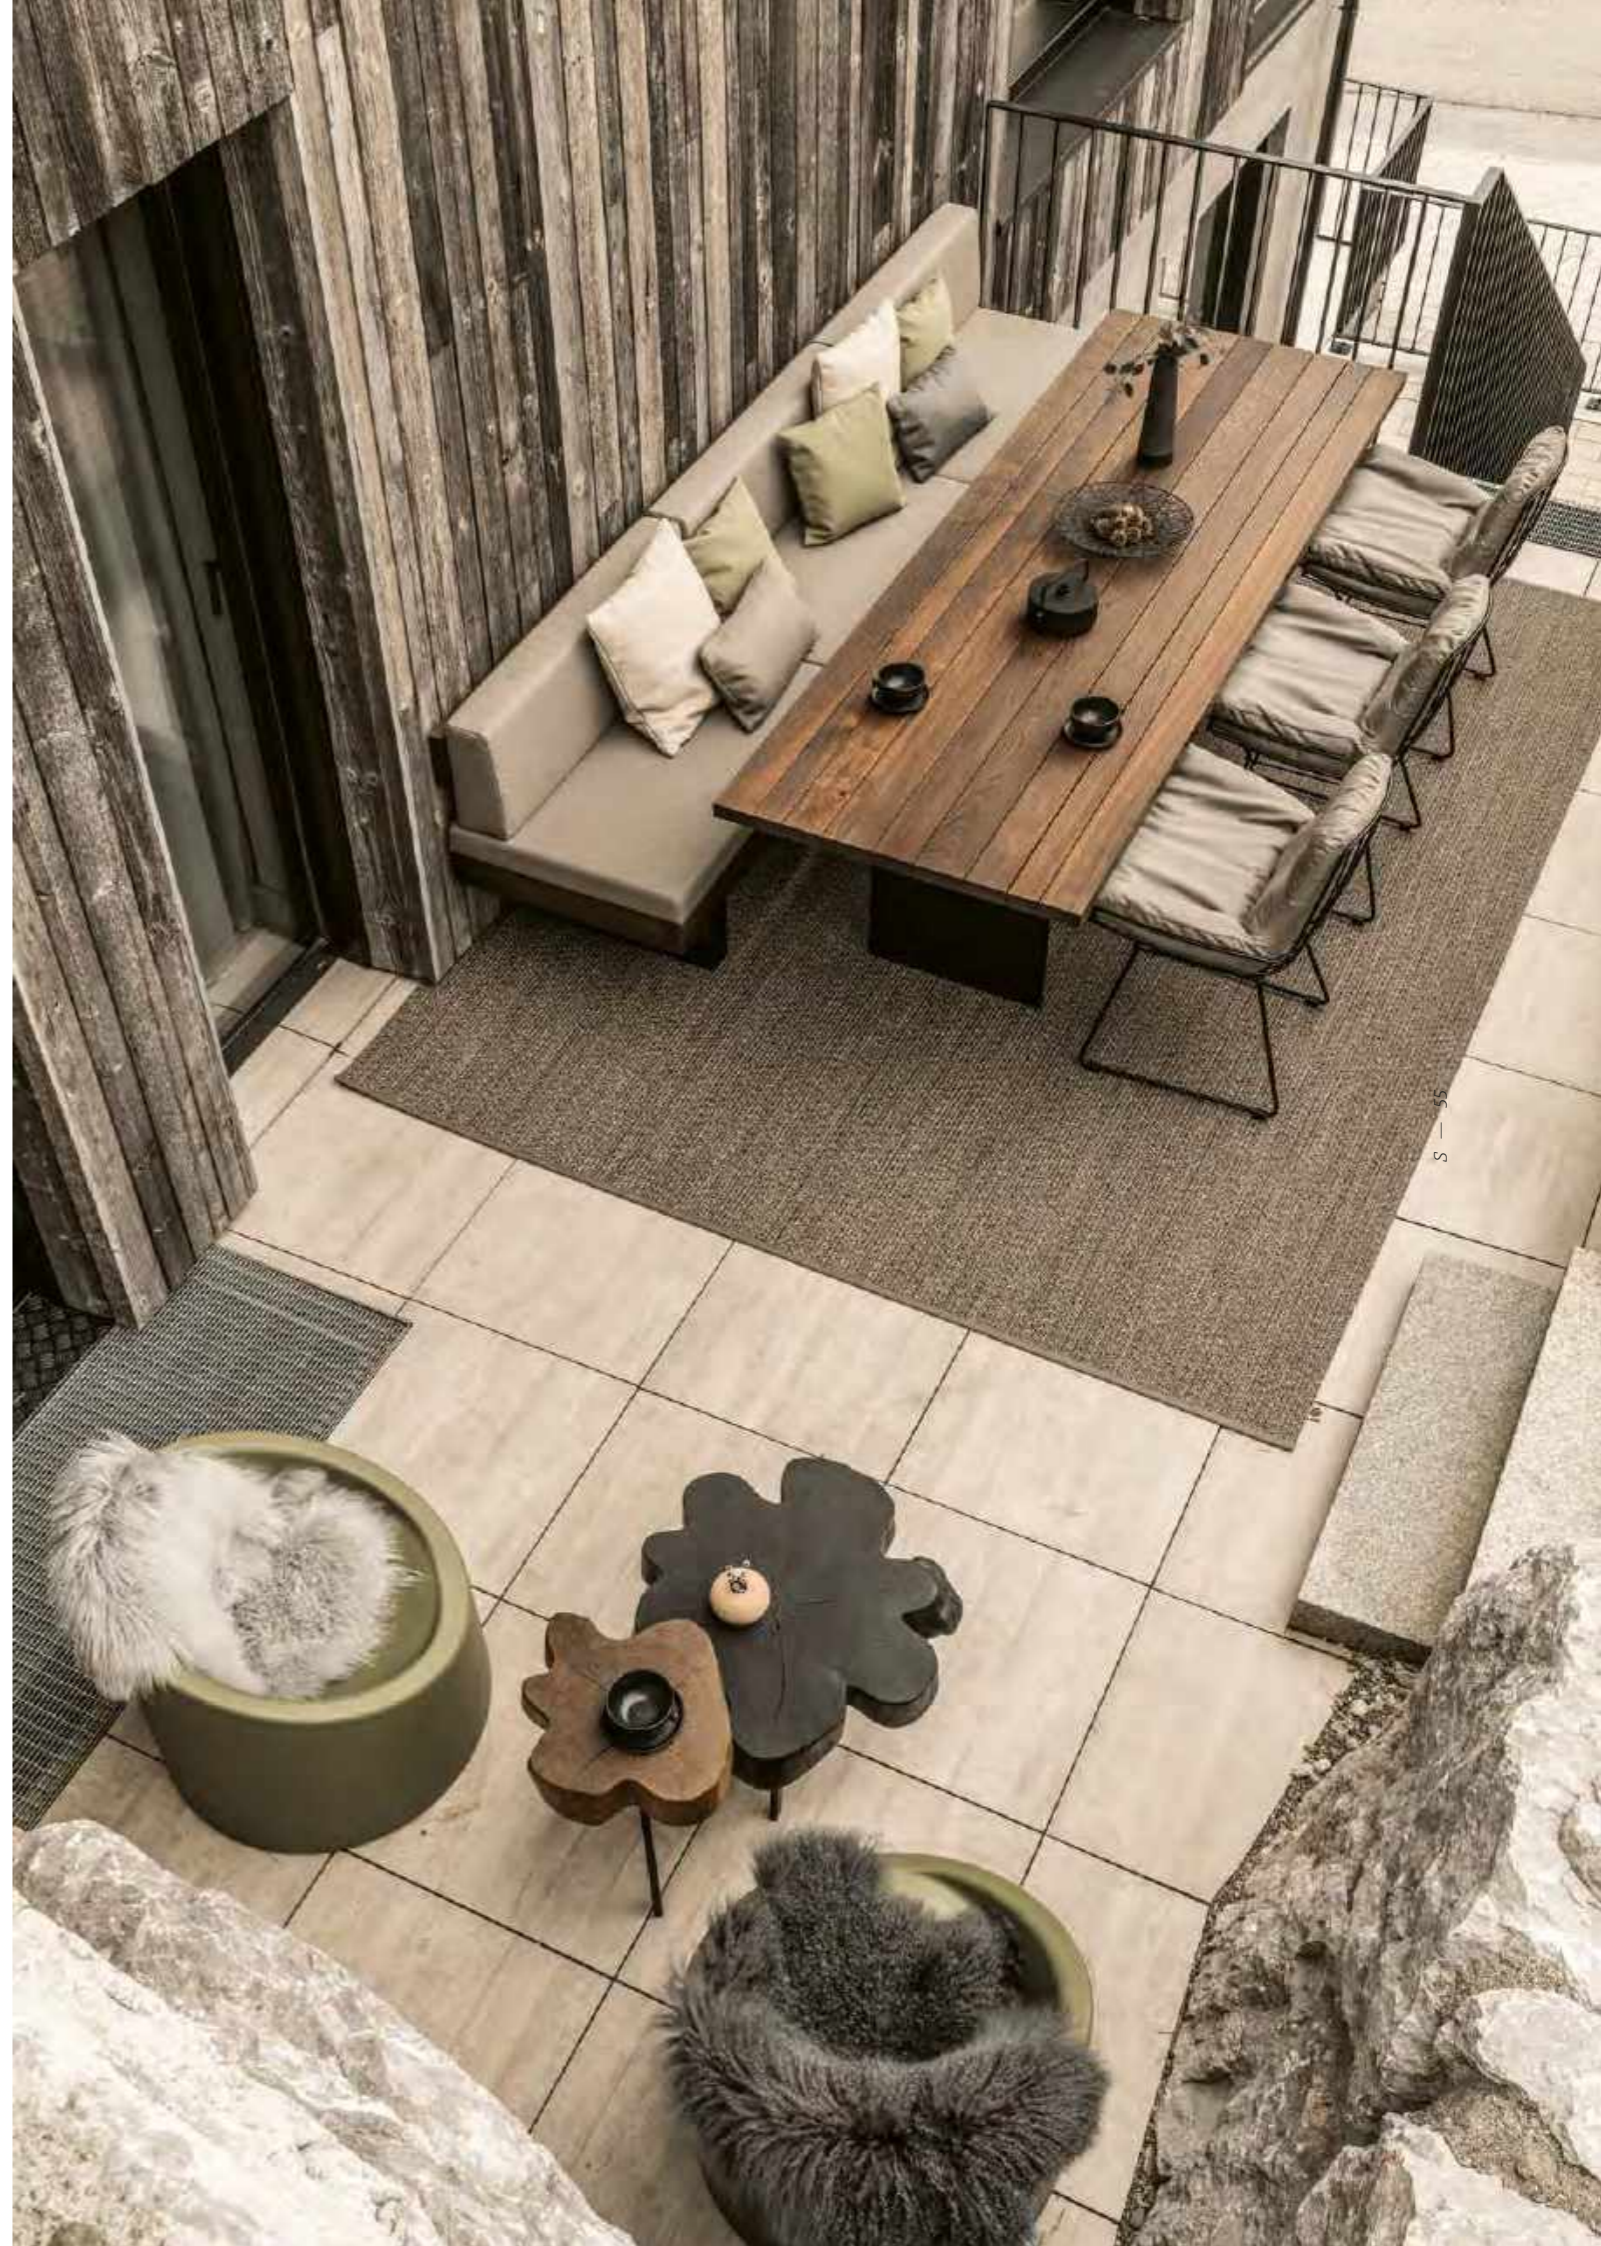

SC 41 Outdoor-Tisch - Kastanie gebürstet (Ton Marone) - VZA Edelstahl RAL 9005 Tiefschwarz pulverbeschichtet - BN 01 B-Iron 01 Outdoor-Sitzbank - Kastanie gebürstet (Ton Marone) - VZA Edelstahl RAL 9005 Tiefschwarz pulverbeschichtet / SC 41 outdoor table - Brushed chestnut (Shade marone) - VZA stainless steel RAL 9005 deep black powder coated - BN 01 B-Iron 01 outdoor bench - Brushed chestnut (Shade marone) - VZA stainless steel RAL 9005 deep black powder coated