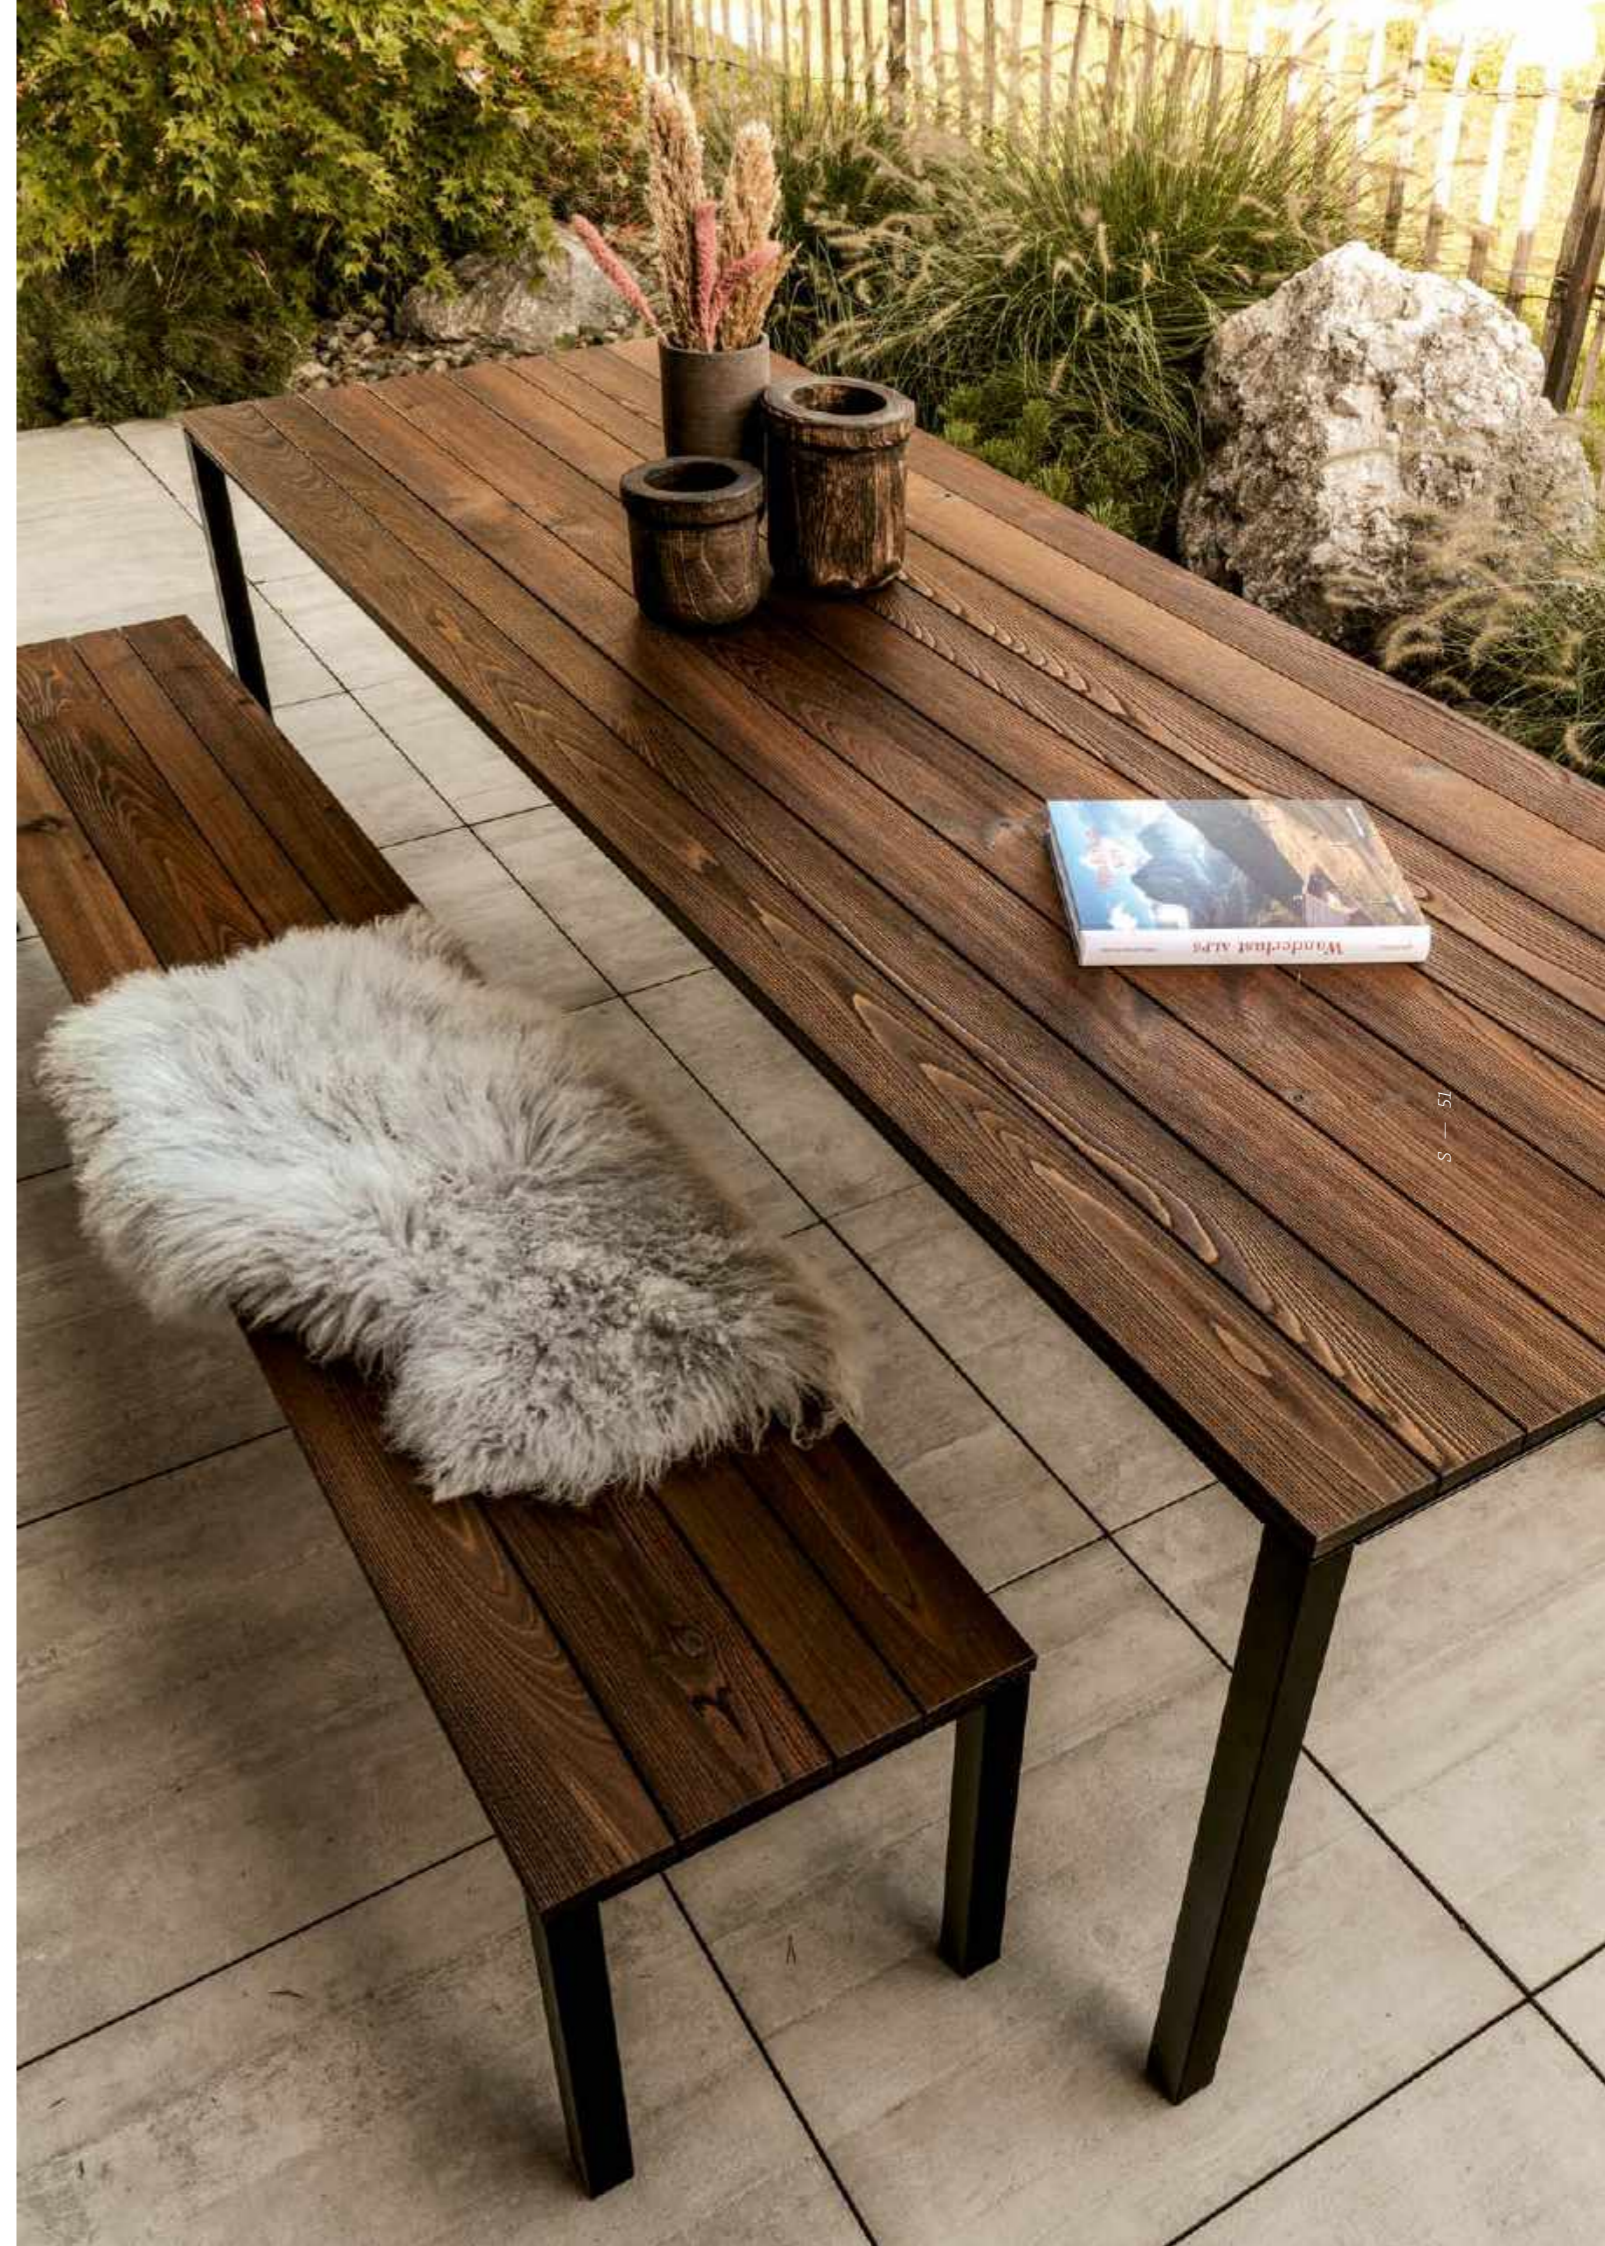

S 600 cpadesign Outdoor Tisch & Bank • Kastanie gebürstet (Ton Marone) • V2A Edelstahl RAL 9005 Tiefschwarz pulverbeschichtet /
S 600 cpadesign outdoor table & bench • Brushed chestnut (Shade marone) • V2A stainless steel RAL 9005 deep black powder coated

S — 50