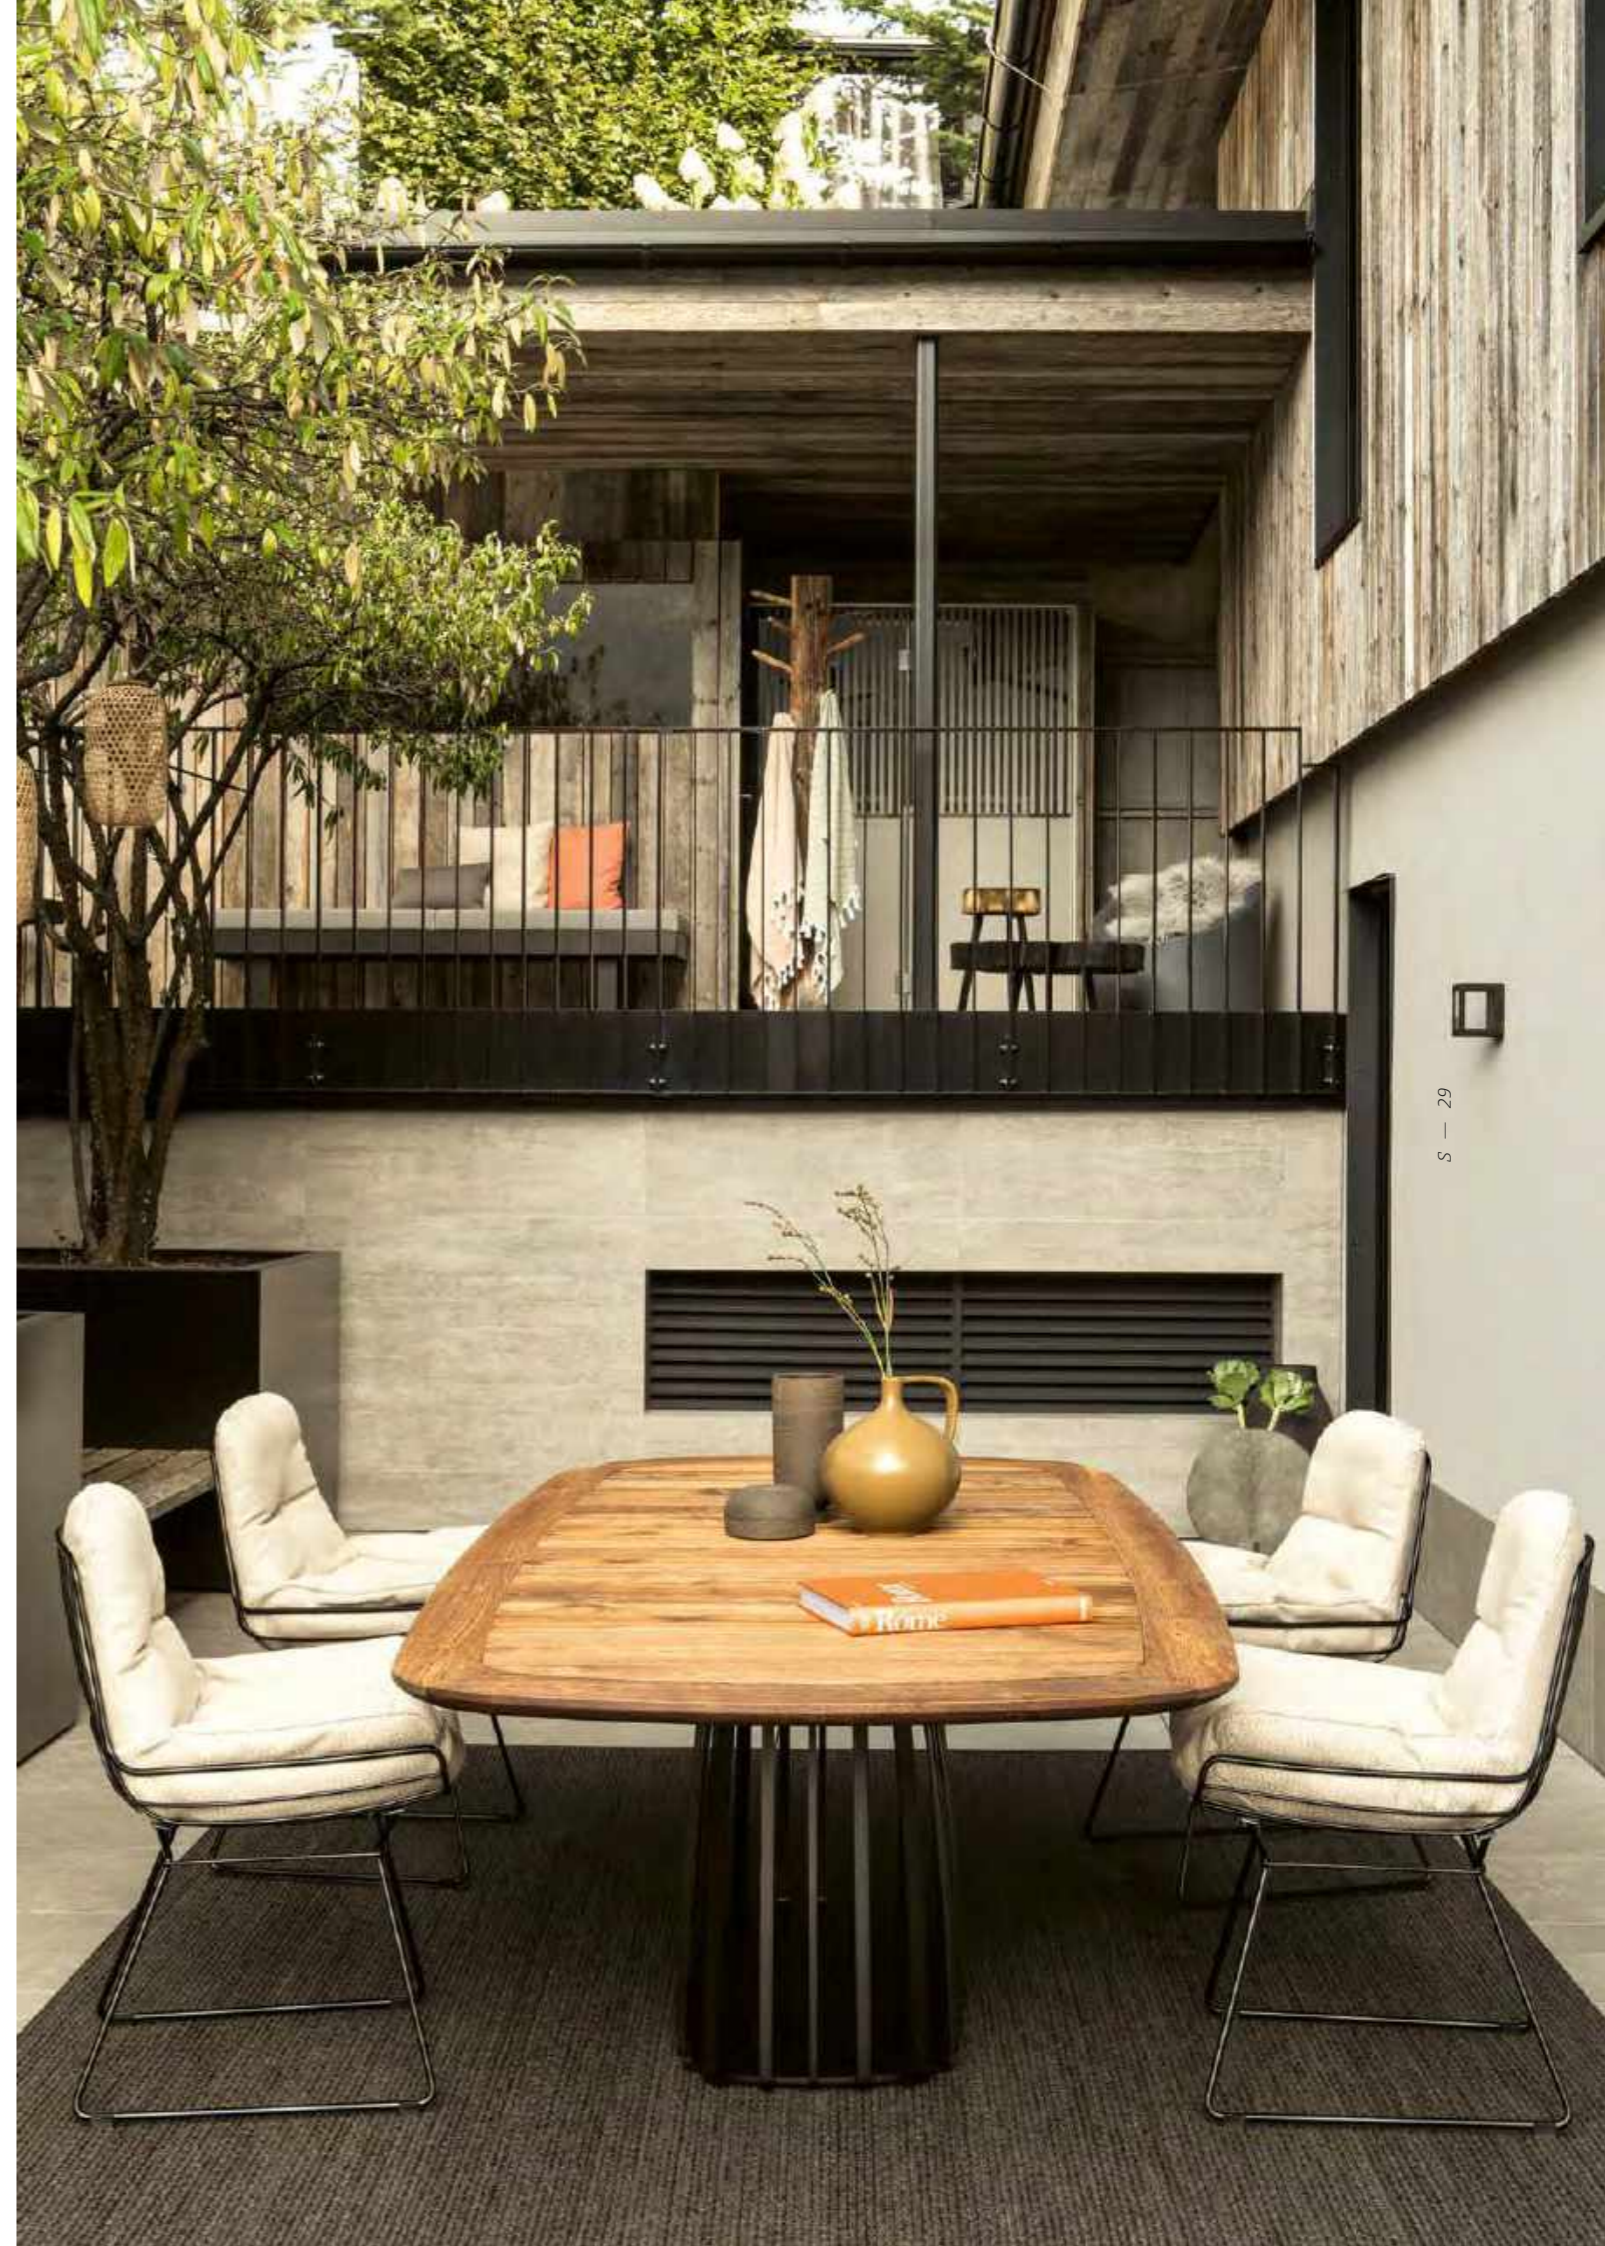

S — 27

Ausführungen / Versions

— 200 / 250 / 300 —

BC 07 Basket* Outdoor Tisch bootsform • Kastanie gebrüstet (Ton Marone) • V2A Edelstahl RAL 9005 Tiefschwarz pulverbeschichtet /
BC 07 Basket* Outdoor table boat-shaped • Brushed chestnut (Shade marone) • V2A stainless steel RAL 9005 deep black powder coated