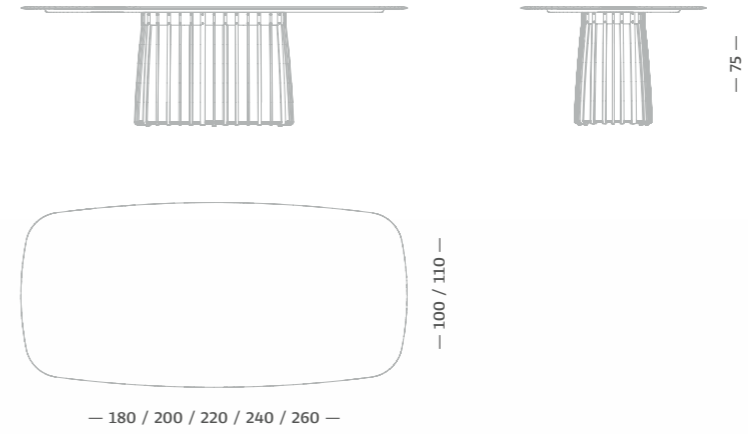

Ausführungen / Versions