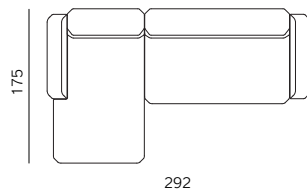

DESIGN: NUMEN / FOR USE

Fade is a sofabed collection featuring a characteristic, continuous diagonal bevel of edges, applied on all of the elements of the system. This formal fade-out of volumes, varying in depth or height, results in a soft transition of elements, uniting the cuboids of seat, backrest and armrests.

2,5SEATER + EXTENDED (L/R)

2SEATER + EXTENDED (L/R)

3SEATER SOFA