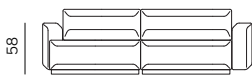

DESIGN: NUMEN / FOR USE

Fade is a sofabed collection featuring a characteristic, continuous diagonal bevel of edges, applied on all of the elements of the system. This formal fade-out of volumes, varying in depth or height, results in a soft transition of elements, uniting the cuboids of seat, backrest and armrests.

2,5SEATER + EXTENDED (L/R)

2SEATER + EXTENDED (L/R)

3SEATER SOFA