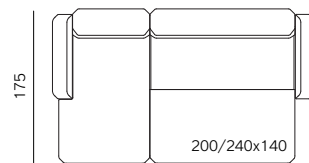

DESIGN: NUMEN / FOR USE

Fade is a sofabed collection featuring a characteristic, continuous diagonal bevel of edges, applied on all of the elements of the system. This formal fade-out of volumes, varying in depth or height, results in a soft transition of elements, uniting the cuboids of seat, backrest and armrests.

2,5SEATER + EXTENDED (L/R)

2SEATER + EXTENDED (L/R)

3SEATER SOFA