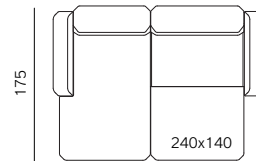

DESIGN: NUMEN / FOR USE

Fade is a sofabed collection featuring a characteristic, continuous diagonal bevel of edges, applied on all of the elements of the system. This formal fade-out of volumes, varying in depth or height, results in a soft transition of elements, uniting the cuboids of seat, backrest and armrests.

2,5SEATER + EXTENDED (L/R)

2SEATER + EXTENDED (L/R)

3SEATER SOFA