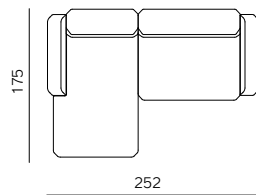

DESIGN: NUMEN / FOR USE

Fade is a sofabed collection featuring a characteristic, continuous diagonal bevel of edges, applied on all of the elements of the system. This formal fade-out of volumes, varying in depth or height, results in a soft transition of elements, uniting the cuboids of seat, backrest and armrests.

2,5SEATER + EXTENDED (L/R)

2SEATER + EXTENDED (L/R)

3SEATER SOFA