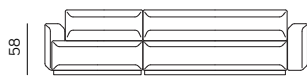

DESIGN: NUMEN / FOR USE

Fade is a sofabed collection featuring a characteristic, continuous diagonal bevel of edges, applied on all of the elements of the system. This formal fade-out of volumes, varying in depth or height, results in a soft transition of elements, uniting the cuboids of seat, backrest and armrests.

2,5SEATER + EXTENDED (L/R)

2SEATER + EXTENDED (L/R)

3SEATER SOFA