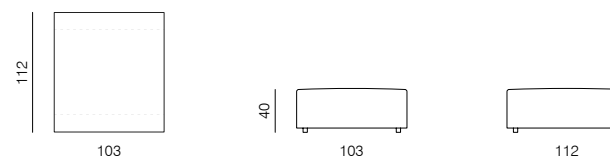

**1SEATER**  
dimensions 103 × 112 × 70 cm

**1SEATER WITH ARMRESTS (L/R)**  
dimensions 133 × 112 × 70 cm

**1SEATER EXTENDED 153 (L/R)**  
dimensions 153 × 112 × 70 cm

**CHAISE LONGUE (L/R)**  
dimensions 133 × 177 × 70 cm

**CHAISE LONGUE 207 (L/R)**  
dimensions 133 × 207 × 70 cm

**1SEATER EXTENDED 183 (L/R)**  
dimensions 183 × 112 × 70 cm

SPECIFICATIONS AND TECHNICAL DRAWING

**CORNER**  
dimensions 106 × 106 × 70 cm

**ISLAND**  
dimensions 103 × 112 × 40 cm

**CORNER ASSYMETRICAL (L/R)**  
dimensions 137 × 112 × 70 cm

**POUF**  
dimensions 103 × 83 × 40 cm

**ARMCHAIR**  
dimensions 117 × 102 × 70 cm

**POUF 112**  
dimensions 112 × 112 × 40 cm