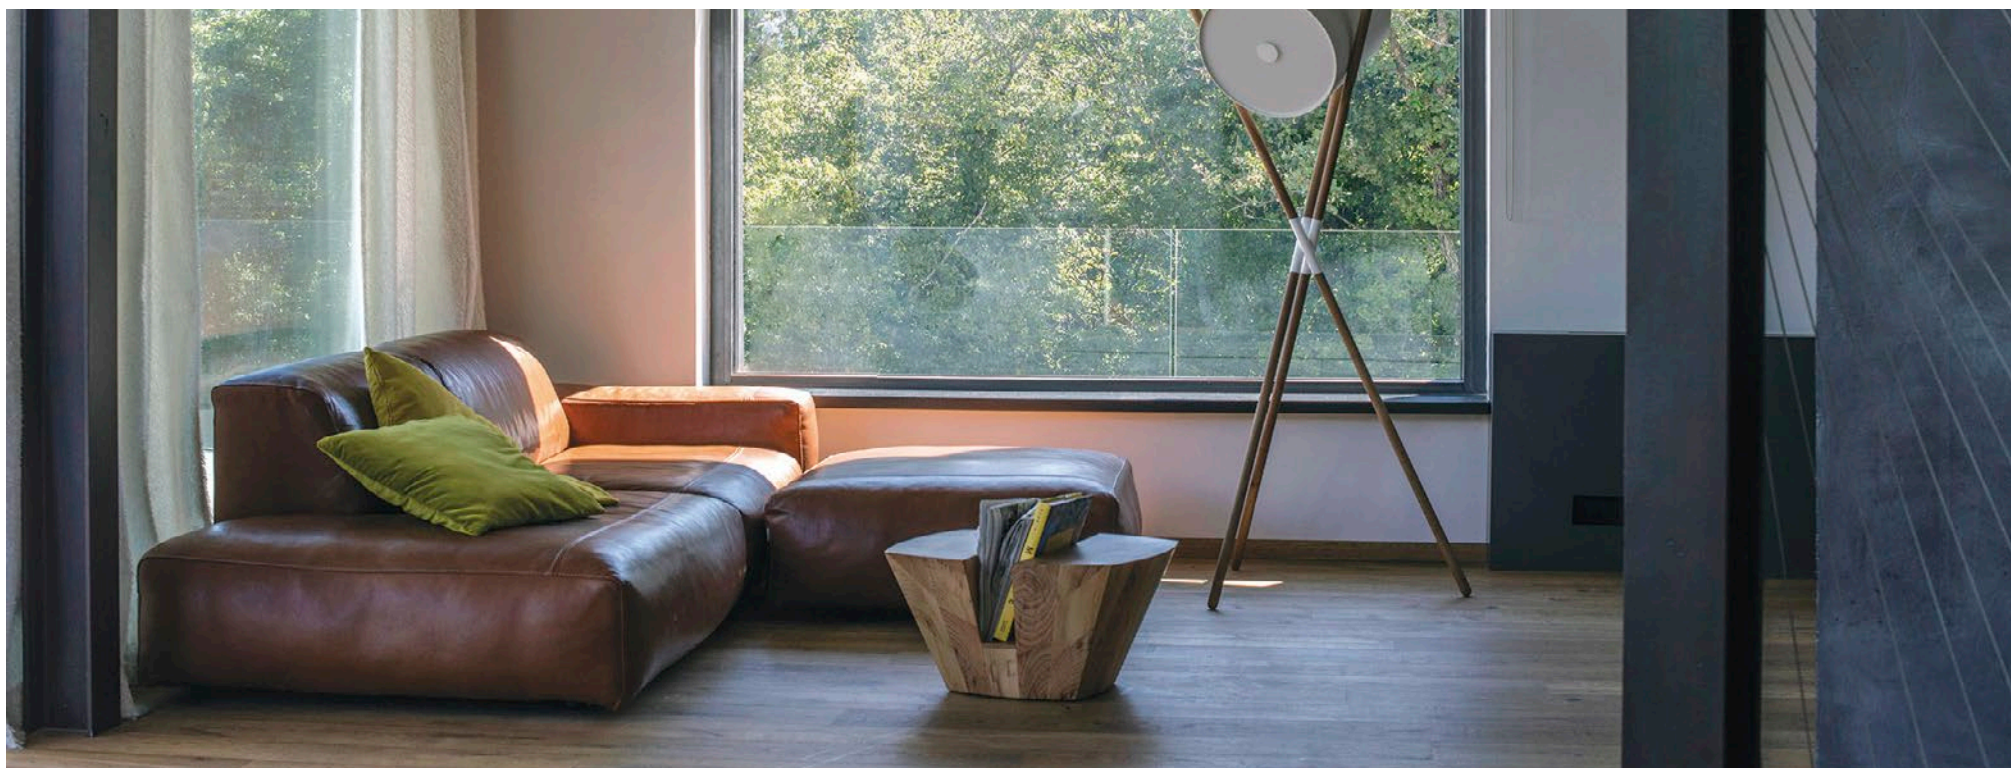

# Cloud collection

by **SANJA KNEZOVIĆ**

**Cloud** comes from a family of modular sofas, offering a large number of compositions, each adapted to a given space. Its morphology is defined by simple basic lines of a slightly lower armchair and an elevated armrest. The support made of cold foam reinforces its entire volume, while the feather-filled top provides extra softness and a sensation of relaxing 'on the clouds'. In combination with natural fabrics, the experience of relaxation and pleasure reached the maximum point.

**CORNER ASSYMETRICAL (L/R)**  
dimensions 137 × 112 × 70 cm

**POUF**  
dimensions 103 × 83 × 40 cm

**ARMCHAIR**  
dimensions 117 × 102 × 70 cm

**POUF 112**  
dimensions 112 × 112 × 40 cm