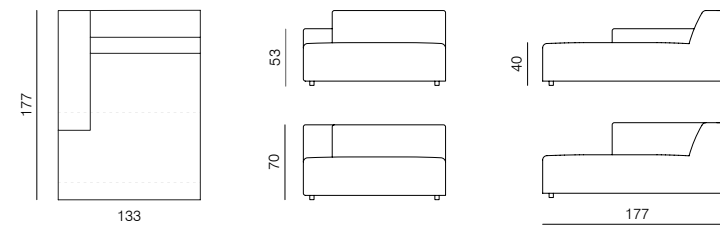

**1SEATER**  
dimensions 103 × 112 × 70 cm

**1SEATER WITH ARMRESTS (L/R)**  
dimensions 133 × 112 × 70 cm

**1SEATER EXTENDED 153 (L/R)**  
dimensions 153 × 112 × 70 cm

**CHAISE LONGUE (L/R)**  
dimensions 133 × 177 × 70 cm

**CHAISE LONGUE 207 (L/R)**  
dimensions 133 × 207 × 70 cm

**1SEATER EXTENDED 183 (L/R)**  
dimensions 183 × 112 × 70 cm

SPECIFICATIONS AND TECHNICAL DRAWING

**CORNER**  
dimensions 106 × 106 × 70 cm

**ISLAND**  
dimensions 103 × 112 × 40 cm

**CORNER ASSYMETRICAL (L/R)**  
dimensions 137 × 112 × 70 cm

**POUF**  
dimensions 103 × 83 × 40 cm

**ARMCHAIR**  
dimensions 117 × 102 × 70 cm

**POUF 112**  
dimensions 112 × 112 × 40 cm