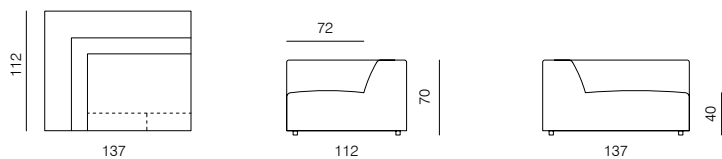

**1SEATER**  
dimensions 103 × 112 × 70 cm

**1SEATER WITH ARMRESTS (L/R)**  
dimensions 133 × 112 × 70 cm

**1SEATER EXTENDED 153 (L/R)**  
dimensions 153 × 112 × 70 cm

**CHAISE LONGUE (L/R)**  
dimensions 133 × 177 × 70 cm

**CHAISE LONGUE 207 (L/R)**  
dimensions 133 × 207 × 70 cm

**1SEATER EXTENDED 183 (L/R)**  
dimensions 183 × 112 × 70 cm

SPECIFICATIONS AND TECHNICAL DRAWING

**CORNER**  
dimensions 106 × 106 × 70 cm

**ISLAND**  
dimensions 103 × 112 × 40 cm

**CORNER ASSYMETRICAL (L/R)**  
dimensions 137 × 112 × 70 cm

**POUF**  
dimensions 103 × 83 × 40 cm

**ARMCHAIR**  
dimensions 117 × 102 × 70 cm

**POUF 112**  
dimensions 112 × 112 × 40 cm