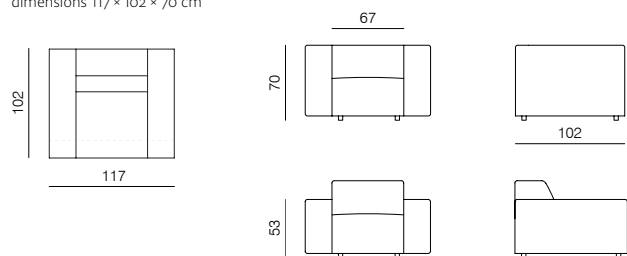

**1SEATER**  
dimensions 103 × 112 × 70 cm

**1SEATER WITH ARMRESTS (L/R)**  
dimensions 133 × 112 × 70 cm

**1SEATER EXTENDED 153 (L/R)**  
dimensions 153 × 112 × 70 cm

**CHAISE LONGUE (L/R)**  
dimensions 133 × 177 × 70 cm

**CHAISE LONGUE 207 (L/R)**  
dimensions 133 × 207 × 70 cm

**1SEATER EXTENDED 183 (L/R)**  
dimensions 183 × 112 × 70 cm

SPECIFICATIONS AND TECHNICAL DRAWING

**CORNER**  
dimensions 106 × 106 × 70 cm

**ISLAND**  
dimensions 103 × 112 × 40 cm

**CORNER ASSYMETRICAL (L/R)**  
dimensions 137 × 112 × 70 cm

**POUF**  
dimensions 103 × 83 × 40 cm

**ARMCHAIR**  
dimensions 117 × 102 × 70 cm

**POUF 112**  
dimensions 112 × 112 × 40 cm