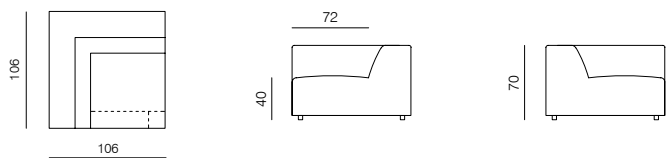

**1SEATER**  
dimensions 103 × 112 × 70 cm

**1SEATER WITH ARMRESTS (L/R)**  
dimensions 133 × 112 × 70 cm

**1SEATER EXTENDED 153 (L/R)**  
dimensions 153 × 112 × 70 cm

**CHAISE LONGUE (L/R)**  
dimensions 133 × 177 × 70 cm

**CHAISE LONGUE 207 (L/R)**  
dimensions 133 × 207 × 70 cm

**1SEATER EXTENDED 183 (L/R)**  
dimensions 183 × 112 × 70 cm

SPECIFICATIONS AND TECHNICAL DRAWING

**CORNER**  
dimensions 106 × 106 × 70 cm

**ISLAND**  
dimensions 103 × 112 × 40 cm

**CORNER ASSYMETRICAL (L/R)**  
dimensions 137 × 112 × 70 cm

**POUF**  
dimensions 103 × 83 × 40 cm

**ARMCHAIR**  
dimensions 117 × 102 × 70 cm

**POUF 112**  
dimensions 112 × 112 × 40 cm