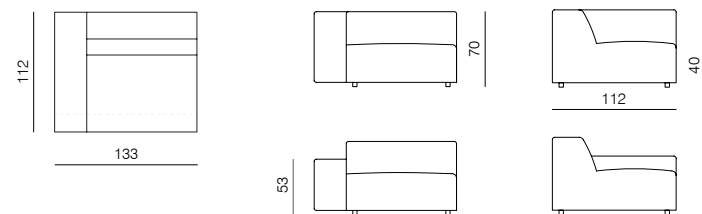

**1SEATER**  
dimensions 103 × 112 × 70 cm

**1SEATER WITH ARMRESTS (L/R)**  
dimensions 133 × 112 × 70 cm

**1SEATER EXTENDED 153 (L/R)**  
dimensions 153 × 112 × 70 cm

**CHAISE LONGUE (L/R)**  
dimensions 133 × 177 × 70 cm

**CHAISE LONGUE 207 (L/R)**  
dimensions 133 × 207 × 70 cm

**1SEATER EXTENDED 183 (L/R)**  
dimensions 183 × 112 × 70 cm

SPECIFICATIONS AND TECHNICAL DRAWING

**CORNER**  
dimensions 106 × 106 × 70 cm

**ISLAND**  
dimensions 103 × 112 × 40 cm

**CORNER ASSYMETRICAL (L/R)**  
dimensions 137 × 112 × 70 cm

**POUF**  
dimensions 103 × 83 × 40 cm

**ARMCHAIR**  
dimensions 117 × 102 × 70 cm

**POUF 112**  
dimensions 112 × 112 × 40 cm