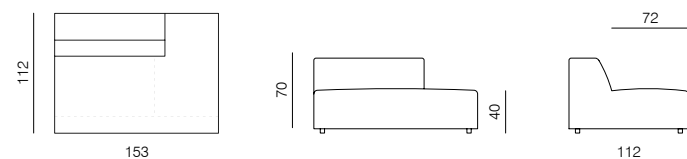

**1SEATER**  
dimensions 103 × 112 × 70 cm

**1SEATER WITH ARMRESTS (L/R)**  
dimensions 133 × 112 × 70 cm

**1SEATER EXTENDED 153 (L/R)**  
dimensions 153 × 112 × 70 cm

**CHAISE LONGUE (L/R)**  
dimensions 133 × 177 × 70 cm

**CHAISE LONGUE 207 (L/R)**  
dimensions 133 × 207 × 70 cm

**1SEATER EXTENDED 183 (L/R)**  
dimensions 183 × 112 × 70 cm

SPECIFICATIONS AND TECHNICAL DRAWING

**CORNER**  
dimensions 106 × 106 × 70 cm

**ISLAND**  
dimensions 103 × 112 × 40 cm

**CORNER ASSYMETRICAL (L/R)**  
dimensions 137 × 112 × 70 cm

**POUF**  
dimensions 103 × 83 × 40 cm

**ARMCHAIR**  
dimensions 117 × 102 × 70 cm

**POUF 112**  
dimensions 112 × 112 × 40 cm