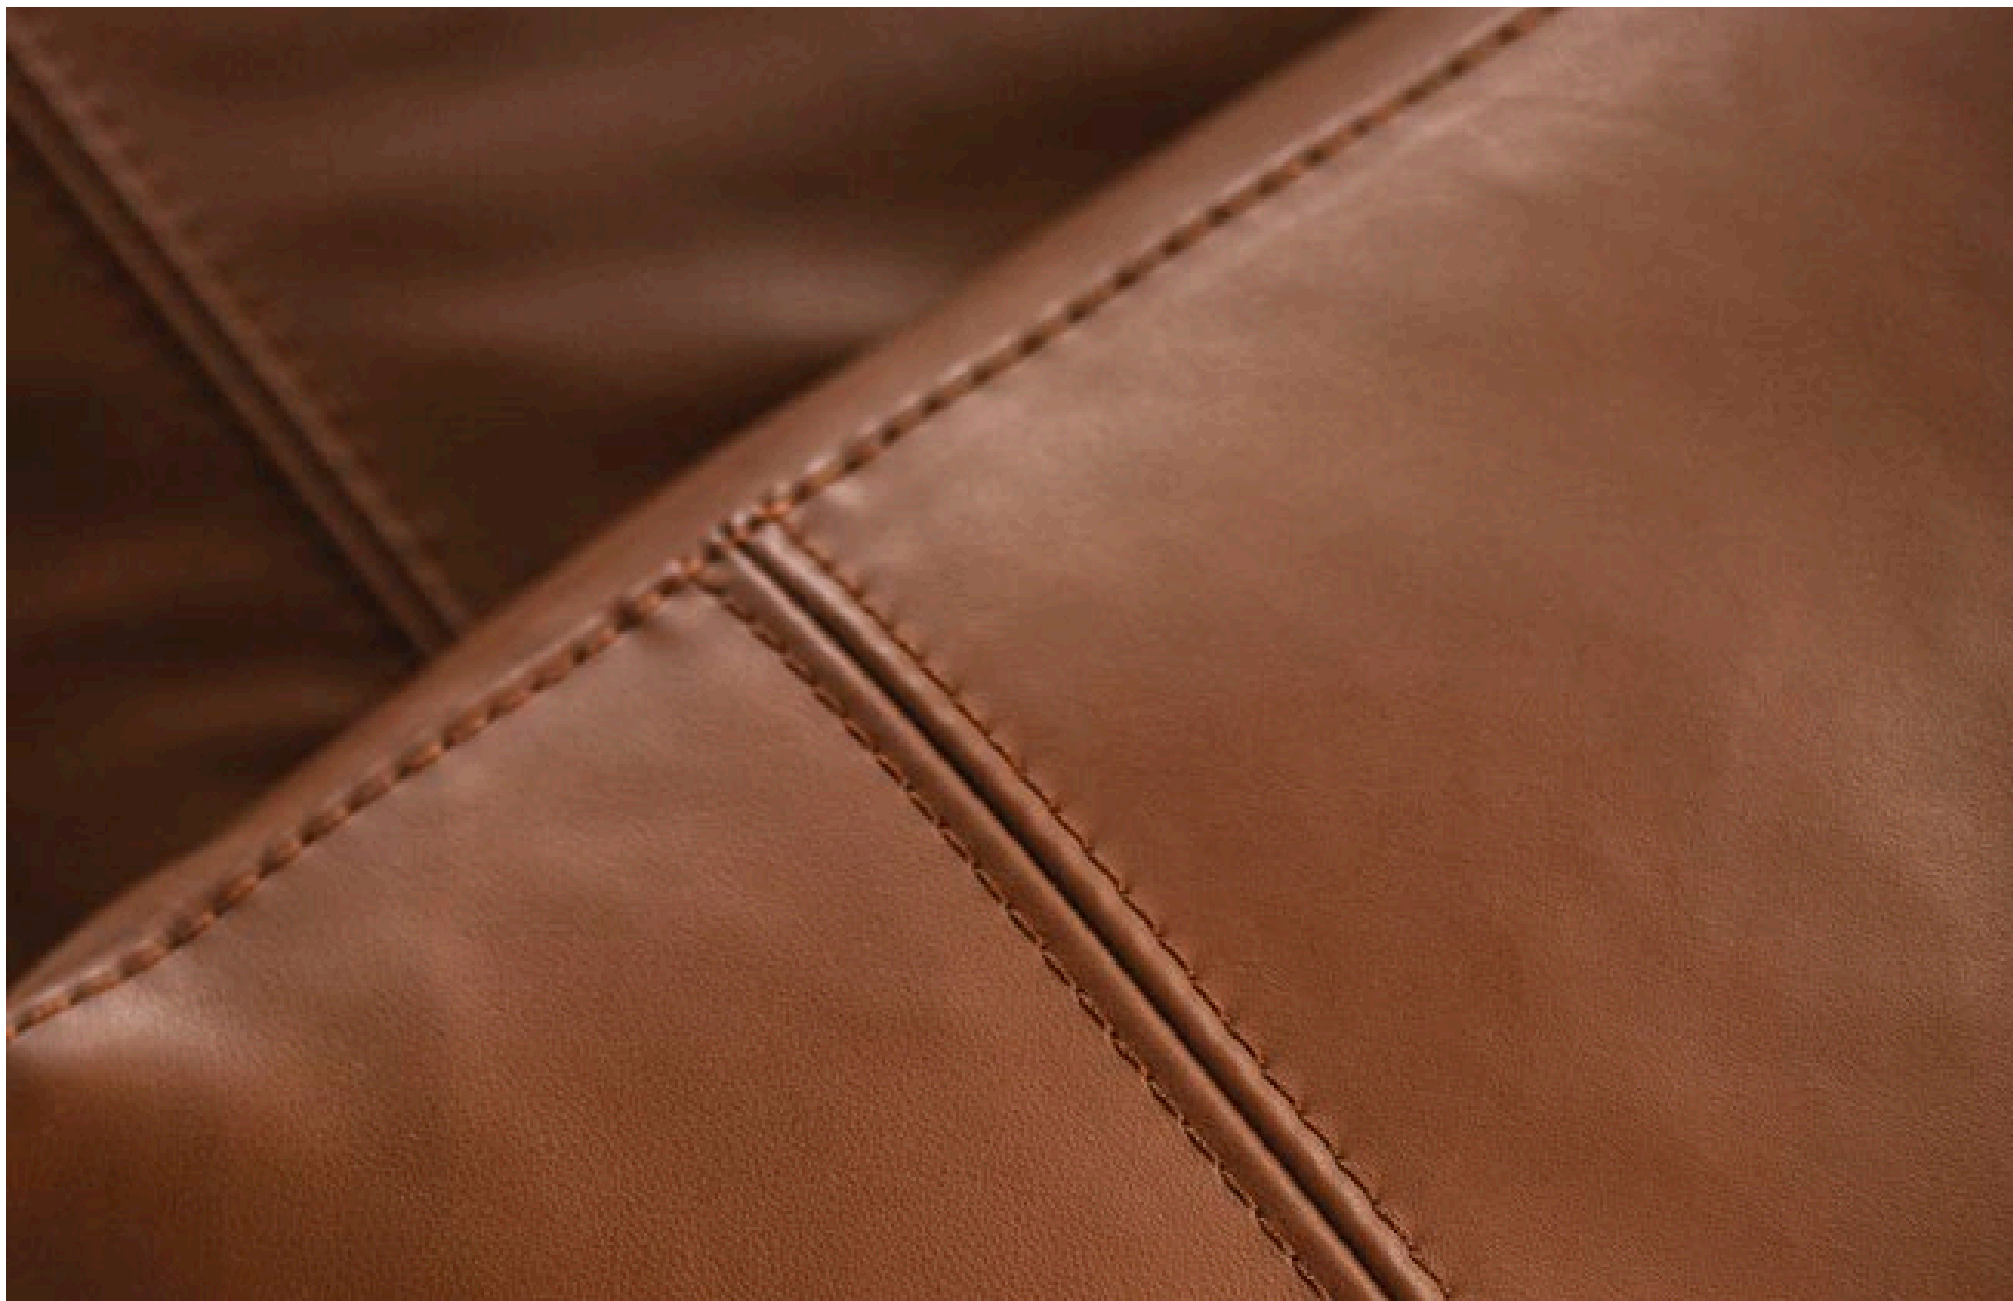

# Cloud collection

by **SANJA KNEZOVIĆ**

**Cloud** comes from a family of modular sofas, offering a large number of compositions, each adapted to a given space. Its morphology is defined by simple basic lines of a slightly lower armchair and an elevated armrest. The support made of cold foam reinforces its entire volume, while the feather-filled top provides extra softness and a sensation of relaxing 'on the clouds'. In combination with natural fabrics, the experience of relaxation and pleasure reached the maximum point.

SPECIFICATIONS AND TECHNICAL DRAWING

STRUCTURE	solid wood, plywood
SUSPENSION	glass fibre
SEAT & BACKREST	HR foam, polyester wadding, feather
LEGS	PVC
UPHOLSTERY	fabric / leather (removable)
<a href="#">PRODUCT INFORMATION WEBSITE</a>	