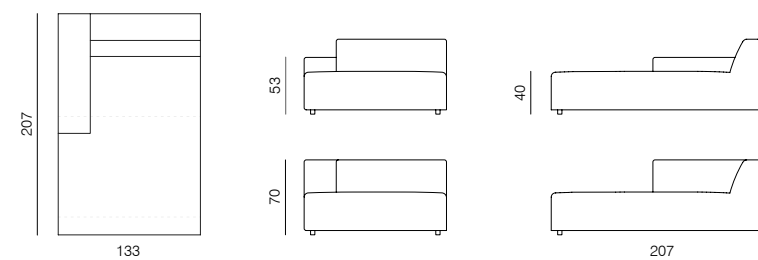

**1SEATER**  
dimensions 103 × 112 × 70 cm

**1SEATER WITH ARMRESTS (L/R)**  
dimensions 133 × 112 × 70 cm

**1SEATER EXTENDED 153 (L/R)**  
dimensions 153 × 112 × 70 cm

**CHAISE LONGUE (L/R)**  
dimensions 133 × 177 × 70 cm

**CHAISE LONGUE 207 (L/R)**  
dimensions 133 × 207 × 70 cm

**1SEATER EXTENDED 183 (L/R)**  
dimensions 183 × 112 × 70 cm

SPECIFICATIONS AND TECHNICAL DRAWING

**CORNER**  
dimensions 106 × 106 × 70 cm

**ISLAND**  
dimensions 103 × 112 × 40 cm

**CORNER ASSYMETRICAL (L/R)**  
dimensions 137 × 112 × 70 cm

**POUF**  
dimensions 103 × 83 × 40 cm

**ARMCHAIR**  
dimensions 117 × 102 × 70 cm

**POUF 112**  
dimensions 112 × 112 × 40 cm