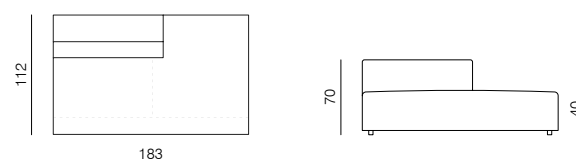

**1SEATER**  
dimensions 103 × 112 × 70 cm

**1SEATER WITH ARMRESTS (L/R)**  
dimensions 133 × 112 × 70 cm

**1SEATER EXTENDED 153 (L/R)**  
dimensions 153 × 112 × 70 cm

**CHAISE LONGUE (L/R)**  
dimensions 133 × 177 × 70 cm

**CHAISE LONGUE 207 (L/R)**  
dimensions 133 × 207 × 70 cm

**1SEATER EXTENDED 183 (L/R)**  
dimensions 183 × 112 × 70 cm

SPECIFICATIONS AND TECHNICAL DRAWING

**CORNER**  
dimensions 106 × 106 × 70 cm

**ISLAND**  
dimensions 103 × 112 × 40 cm

**CORNER ASSYMETRICAL (L/R)**  
dimensions 137 × 112 × 70 cm

**POUF**  
dimensions 103 × 83 × 40 cm

**ARMCHAIR**  
dimensions 117 × 102 × 70 cm

**POUF 112**  
dimensions 112 × 112 × 40 cm