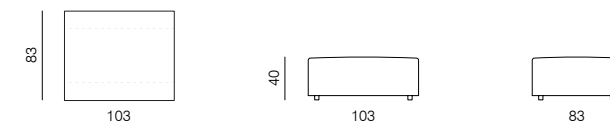

**1SEATER**  
dimensions 103 × 112 × 70 cm

**1SEATER WITH ARMRESTS (L/R)**  
dimensions 133 × 112 × 70 cm

**1SEATER EXTENDED 153 (L/R)**  
dimensions 153 × 112 × 70 cm

**CHAISE LONGUE (L/R)**  
dimensions 133 × 177 × 70 cm

**CHAISE LONGUE 207 (L/R)**  
dimensions 133 × 207 × 70 cm

**1SEATER EXTENDED 183 (L/R)**  
dimensions 183 × 112 × 70 cm

SPECIFICATIONS AND TECHNICAL DRAWING

**CORNER**  
dimensions 106 × 106 × 70 cm

**ISLAND**  
dimensions 103 × 112 × 40 cm

**CORNER ASSYMETRICAL (L/R)**  
dimensions 137 × 112 × 70 cm

**POUF**  
dimensions 103 × 83 × 40 cm

**ARMCHAIR**  
dimensions 117 × 102 × 70 cm

**POUF 112**  
dimensions 112 × 112 × 40 cm