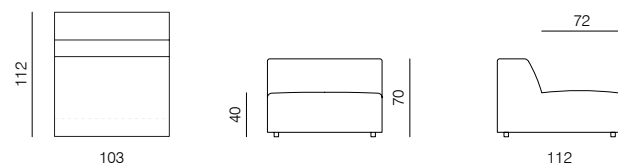

**1SEATER**  
dimensions 103 × 112 × 70 cm

**1SEATER WITH ARMRESTS (L/R)**  
dimensions 133 × 112 × 70 cm

**1SEATER EXTENDED 153 (L/R)**  
dimensions 153 × 112 × 70 cm

**CHAISE LONGUE (L/R)**  
dimensions 133 × 177 × 70 cm

**CHAISE LONGUE 207 (L/R)**  
dimensions 133 × 207 × 70 cm

**1SEATER EXTENDED 183 (L/R)**  
dimensions 183 × 112 × 70 cm

SPECIFICATIONS AND TECHNICAL DRAWING

**CORNER**  
dimensions 106 × 106 × 70 cm

**ISLAND**  
dimensions 103 × 112 × 40 cm

**CORNER ASSYMETRICAL (L/R)**  
dimensions 137 × 112 × 70 cm

**POUF**  
dimensions 103 × 83 × 40 cm

**ARMCHAIR**  
dimensions 117 × 102 × 70 cm

**POUF 112**  
dimensions 112 × 112 × 40 cm