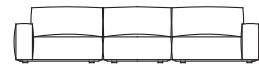

Divani Sofas