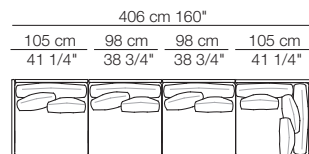

### Elemento angolo Corner unit

### Composizioni Compositions

K01

K02

K03

**arflex**

Sizes, weights and finishes may change without previous notice. All dimensions are expressed in centimeters and inches. File CAD 2D-3D available on [www.arflex.com](http://www.arflex.com) For more information on product visit [www.arflex.com](http://www.arflex.com), or contact us at : [info@arflex.it](mailto:info@arflex.it)