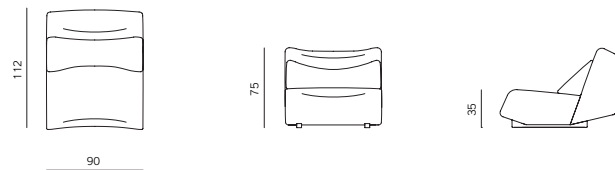

absent

by Numen / For Use

absent

by Numen / For Use

Absent is a modular system combining various backrest heights with three different seat depths providing a fully customised lounging experience. The slightly rounded segment edges take on vibrant and dynamic shapes with smooth, futuristic undertones.

SEAT S + BACKREST LOW
DIMENSIONS 90X112X75 CM

SEAT S + BACKREST HIGH
DIMENSIONS 90X112X90 CM

SEAT M + BACKREST LOW
DIMENSIONS 90X125X75 CM

SEAT M + BACKREST HIGH
DIMENSIONS 190X125X90 CM

SEAT L + BACKREST LOW
DIMENSIONS 90X180X75 CM

SEAT L + BACKREST HIGH
DIMENSIONS 90X180X90 CM

CORNER
DIMENSIONS 125X125X75 CM

POUF
DIMENSIONS 90X80X38 CM

absent

by Numen / For Use

absent

by Numen / For Use