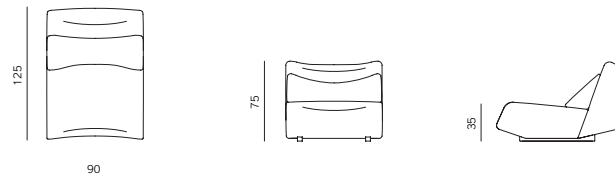

SEAT S + BACKREST LOW
DIMENSIONS 90X112X75 CM

SEAT S + BACKREST HIGH
DIMENSIONS 90X112X90 CM

SEAT M + BACKREST LOW
DIMENSIONS 90X125X75 CM

SEAT M + BACKREST HIGH
DIMENSIONS 190X125X90 CM

SEAT L + BACKREST LOW
DIMENSIONS 90X180X75 CM

SEAT L + BACKREST HIGH
DIMENSIONS 90X180X90 CM

CORNER
DIMENSIONS 125X125X75 CM

POUF
DIMENSIONS 90X80X38 CM

absent

by Numen / For Use

absent

by Numen / For Use