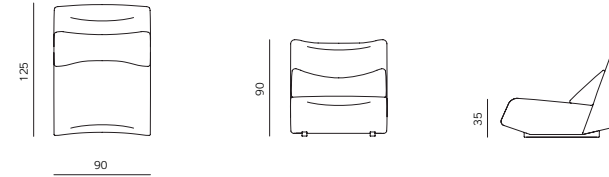

SEAT S + BACKREST LOW
DIMENSIONS 90X112X75 CM

SEAT S + BACKREST HIGH
DIMENSIONS 90X112X90 CM

SEAT M + BACKREST LOW
DIMENSIONS 90X125X75 CM

SEAT M + BACKREST HIGH
DIMENSIONS 190X125X90 CM

SEAT L + BACKREST LOW
DIMENSIONS 90X180X75 CM

SEAT L + BACKREST HIGH
DIMENSIONS 90X180X90 CM

CORNER
DIMENSIONS 125X125X75 CM

POUF
DIMENSIONS 90X80X38 CM

absent

by Numen / For Use

absent

by Numen / For Use