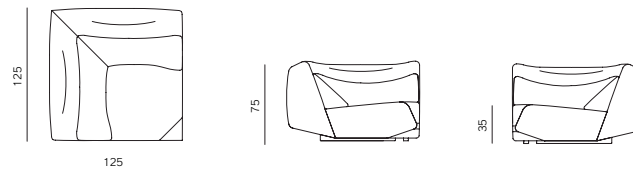

SEAT S + BACKREST LOW
DIMENSIONS 90X112X75 CM

SEAT S + BACKREST HIGH
DIMENSIONS 90X112X90 CM

SEAT M + BACKREST LOW
DIMENSIONS 90X125X75 CM

SEAT M + BACKREST HIGH
DIMENSIONS 190X125X90 CM

SEAT L + BACKREST LOW
DIMENSIONS 90X180X75 CM

SEAT L + BACKREST HIGH
DIMENSIONS 90X180X90 CM

CORNER
DIMENSIONS 125X125X75 CM

POUF
DIMENSIONS 90X80X38 CM

absent

by Numen / For Use

absent

by Numen / For Use