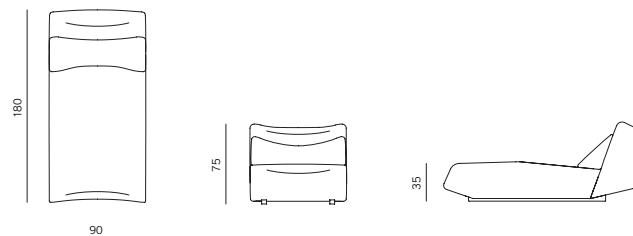

SEAT S + BACKREST LOW
DIMENSIONS 90X112X75 CM

SEAT S + BACKREST HIGH
DIMENSIONS 90X112X90 CM

SEAT M + BACKREST LOW
DIMENSIONS 90X125X75 CM

SEAT M + BACKREST HIGH
DIMENSIONS 190X125X90 CM

SEAT L + BACKREST LOW
DIMENSIONS 90X180X75 CM

SEAT L + BACKREST HIGH
DIMENSIONS 90X180X90 CM

CORNER
DIMENSIONS 125X125X75 CM

POUF
DIMENSIONS 90X80X38 CM

absent

by Numen / For Use

absent

by Numen / For Use