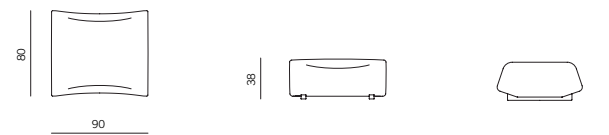

SEAT S + BACKREST LOW
DIMENSIONS 90X112X75 CM

SEAT S + BACKREST HIGH
DIMENSIONS 90X112X90 CM

SEAT M + BACKREST LOW
DIMENSIONS 90X125X75 CM

SEAT M + BACKREST HIGH
DIMENSIONS 190X125X90 CM

SEAT L + BACKREST LOW
DIMENSIONS 90X180X75 CM

SEAT L + BACKREST HIGH
DIMENSIONS 90X180X90 CM

CORNER
DIMENSIONS 125X125X75 CM

POUF
DIMENSIONS 90X80X38 CM

absent

by Numen / For Use

absent

by Numen / For Use