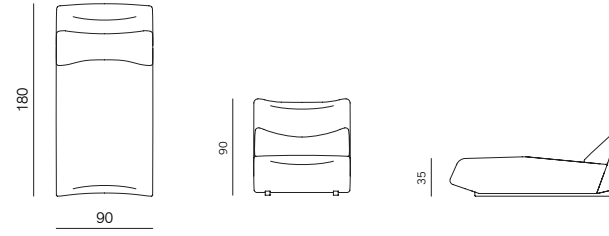

SEAT S + BACKREST LOW
DIMENSIONS 90X112X75 CM

SEAT S + BACKREST HIGH
DIMENSIONS 90X112X90 CM

SEAT M + BACKREST LOW
DIMENSIONS 90X125X75 CM

SEAT M + BACKREST HIGH
DIMENSIONS 190X125X90 CM

SEAT L + BACKREST LOW
DIMENSIONS 90X180X75 CM

SEAT L + BACKREST HIGH
DIMENSIONS 90X180X90 CM

CORNER
DIMENSIONS 125X125X75 CM

POUF
DIMENSIONS 90X80X38 CM

absent

by Numen / For Use

absent

by Numen / For Use