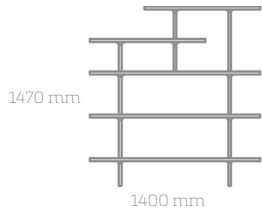

WENDELBO

SLICE

Design by 365° North

TECHNICAL SPECIFICATIONS

MATERIAL FRAME	Black powder coated steel and aluminum with brass details.
MAINTENANCE	Clean with damp cloth.

WENDELBO

SLICE

Design by 365° North

TALL MEDIUM

MEDIUM MEDIUM

MEDIUM LONG