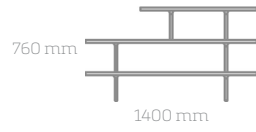

WENDELBO

SLICE

Design by 365° North

TECHNICAL SPECIFICATIONS

MATERIAL FRAME	Black powder coated steel and aluminum with brass details.
MAINTENANCE	Clean with damp cloth.

WENDELBO

SLICE

Design by 365° North

TALL MEDIUM

MEDIUM MEDIUM

MEDIUM LONG