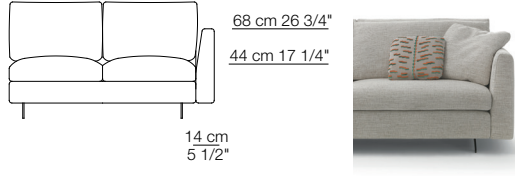

*Leenus sofa composition LU02/B*

*Delta Vienna armchair*

*Tokio module with shelf*

*Tokio small table*

**arflex**

I colori sono da considerarsi puramente indicativi / Colors are to be considered as purely indicative 2023 - Rev. 0.0 -  
Seven Salotti S.p.A - All rights reserved

# LEENUS

Bracciolo standard  
Standard armrest

Bracciolo stretto  
Thin armrest

Divani  
Sofas

Divani con braccioli stretti  
Sofas with thin armrests

Elementi con 1 bracciolo  
Units with 1 armrest

Elementi con 1 bracciolo stretto  
Units with 1 thin armrest