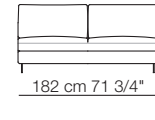

# LEE

Elementi angolo con 1 bracciolo  
Corner units with 1 armrest

Elementi isola con angolo  
Isle units with corner unit

Chaise longue con 1 bracciolo  
Chaise longue with 1 armrest

Pouf

Composizioni  
Compositions

Sizes, weights and finishes may change without previous notice. All dimensions are expressed in centimeters and inches. File CAD 2D-3D available on [www.arflex.com](http://www.arflex.com) For more information on product visit [www.arflex.com](http://www.arflex.com), or contact us at : [info@arflex.it](mailto:info@arflex.it)