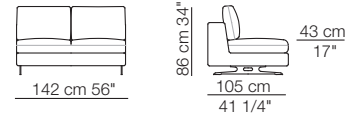

# LEE

Divani  
Sofas

Elementi con 1 bracciolo  
Units with 1 armrest

Elementi senza braccioli  
Units without armrests

Sizes, weights and finishes may change without previous notice. All dimensions are expressed in centimeters and inches. File CAD 2D-3D available on [www.arflex.com](http://www.arflex.com) For more information on product visit [www.arflex.com](http://www.arflex.com), or contact us at : [info@arflex.it](mailto:info@arflex.it)