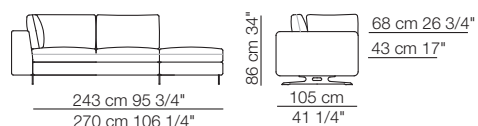

# LEE

Divani  
Sofas

Elementi con 1 bracciolo  
Units with 1 armrest

Elementi senza braccioli  
Units without armrests

# LEE

Elementi angolo con 1 bracciolo  
Corner units with 1 armrest

Elementi isola con angolo  
Isle units with corner unit

Chaise longue con 1 bracciolo  
Chaise longue with 1 armrest

Pouf

Composizioni  
Compositions

Sizes, weights and finishes may change without previous notice. All dimensions are expressed in centimeters and inches. File CAD 2D-3D available on [www.arflex.com](http://www.arflex.com) For more information on product visit [www.arflex.com](http://www.arflex.com), or contact us at : [info@arflex.it](mailto:info@arflex.it)