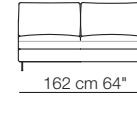

# LEE

Divani  
Sofas

Elementi con 1 bracciolo  
Units with 1 armrest

Elementi senza braccioli  
Units without armrests

# LEE

Elementi angolo con 1 bracciolo  
Corner units with 1 armrest

Elementi isola con angolo  
Isle units with corner unit

Chaise longue con 1 bracciolo  
Chaise longue with 1 armrest

Pouf

Composizioni  
Compositions

Sizes, weights and finishes may change without previous notice. All dimensions are expressed in centimeters and inches. File CAD 2D-3D available on [www.arflex.com](http://www.arflex.com) For more information on product visit [www.arflex.com](http://www.arflex.com), or contact us at : [info@arflex.it](mailto:info@arflex.it)