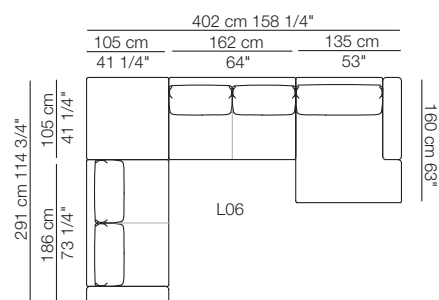

# LEE

Elementi angolo con 1 bracciolo  
Corner units with 1 armrest

Elementi isola con angolo  
Isle units with corner unit

Chaise longue con 1 bracciolo  
Chaise longue with 1 armrest

Pouf

Composizioni  
Compositions

Sizes, weights and finishes may change without previous notice. All dimensions are expressed in centimeters and inches. File CAD 2D-3D available on [www.arflex.com](http://www.arflex.com) For more information on product visit [www.arflex.com](http://www.arflex.com), or contact us at : [info@arflex.it](mailto:info@arflex.it)