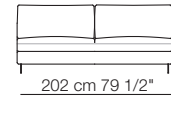

# LEE

Divani  
Sofas

Elementi con 1 bracciolo  
Units with 1 armrest

Elementi senza braccioli  
Units without armrests

# LEE

Elementi angolo con 1 bracciolo  
Corner units with 1 armrest

Elementi isola con angolo  
Isle units with corner unit

Chaise longue con 1 bracciolo  
Chaise longue with 1 armrest

Pouf

Composizioni  
Compositions

Sizes, weights and finishes may change without previous notice. All dimensions are expressed in centimeters and inches. File CAD 2D-3D available on [www.arflex.com](http://www.arflex.com) For more information on product visit [www.arflex.com](http://www.arflex.com), or contact us at : [info@arflex.it](mailto:info@arflex.it)