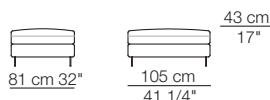

# LEE

Elementi angolo con 1 bracciolo  
Corner units with 1 armrest

Elementi isola con angolo  
Isle units with corner unit

Chaise longue con 1 bracciolo  
Chaise longue with 1 armrest

Pouf

Composizioni  
Compositions

Sizes, weights and finishes may change without previous notice. All dimensions are expressed in centimeters and inches. File CAD 2D-3D available on [www.arflex.com](http://www.arflex.com) For more information on product visit [www.arflex.com](http://www.arflex.com), or contact us at : [info@arflex.it](mailto:info@arflex.it)