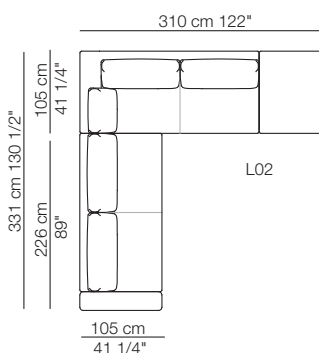

# LEE

Elementi angolo con 1 bracciolo  
Corner units with 1 armrest

Elementi isola con angolo  
Isle units with corner unit

Chaise longue con 1 bracciolo  
Chaise longue with 1 armrest

Pouf

Composizioni  
Compositions

Sizes, weights and finishes may change without previous notice. All dimensions are expressed in centimeters and inches. File CAD 2D-3D available on [www.arflex.com](http://www.arflex.com) For more information on product visit [www.arflex.com](http://www.arflex.com), or contact us at : [info@arflex.it](mailto:info@arflex.it)