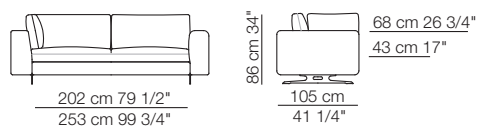

# LEE

Divani  
Sofas

Elementi con 1 bracciolo  
Units with 1 armrest

Elementi senza braccioli  
Units without armrests

# LEE

Elementi angolo con 1 bracciolo  
Corner units with 1 armrest

Elementi isola con angolo  
Isle units with corner unit

Chaise longue con 1 bracciolo  
Chaise longue with 1 armrest

Pouf

Composizioni  
Compositions

Sizes, weights and finishes may change without previous notice. All dimensions are expressed in centimeters and inches. File CAD 2D-3D available on [www.arflex.com](http://www.arflex.com) For more information on product visit [www.arflex.com](http://www.arflex.com), or contact us at : [info@arflex.it](mailto:info@arflex.it)