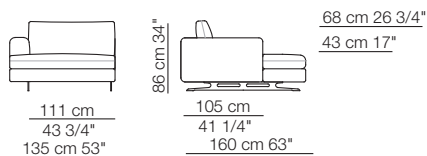

# LEE

Elementi angolo con 1 bracciolo  
Corner units with 1 armrest

Elementi isola con angolo  
Isle units with corner unit

Chaise longue con 1 bracciolo  
Chaise longue with 1 armrest

Pouf

Composizioni  
Compositions

Sizes, weights and finishes may change without previous notice. All dimensions are expressed in centimeters and inches. File CAD 2D-3D available on [www.arflex.com](http://www.arflex.com) For more information on product visit [www.arflex.com](http://www.arflex.com), or contact us at : [info@arflex.it](mailto:info@arflex.it)