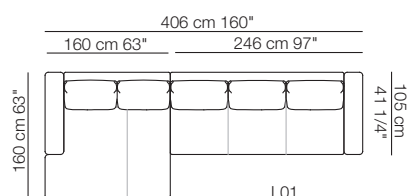

# LEE

Elementi angolo con 1 bracciolo  
Corner units with 1 armrest

Elementi isola con angolo  
Isle units with corner unit

Chaise longue con 1 bracciolo  
Chaise longue with 1 armrest

Pouf

Composizioni  
Compositions

Sizes, weights and finishes may change without previous notice. All dimensions are expressed in centimeters and inches. File CAD 2D-3D available on [www.arflex.com](http://www.arflex.com) For more information on product visit [www.arflex.com](http://www.arflex.com), or contact us at : [info@arflex.it](mailto:info@arflex.it)