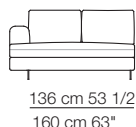

# LEE

Elementi angolo con 1 bracciolo  
Corner units with 1 armrest

Elementi isola con angolo  
Isle units with corner unit

Chaise longue con 1 bracciolo  
Chaise longue with 1 armrest

Pouf

Composizioni  
Compositions

Sizes, weights and finishes may change without previous notice. All dimensions are expressed in centimeters and inches. File CAD 2D-3D available on [www.arflex.com](http://www.arflex.com) For more information on product visit [www.arflex.com](http://www.arflex.com), or contact us at : [info@arflex.it](mailto:info@arflex.it)