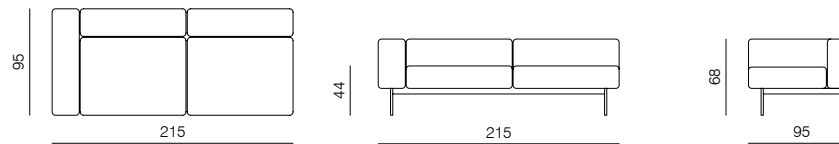

POUF / BENCH
dimensions 120 x 95 x 41 cm

POUF / BENCH
dimensions 190 x 70 x 41 cm

POUF / BENCH
dimensions 215 x 70 x 41 cm

1SEATER
dimensions 95 x 95 x 68 cm

1SEATER
dimensions 120 x 95 x 68 cm

SPECIFICATIONS AND TECHNICAL DRAWING

1SEATER
dimensions 120 x 95 x 68 cm

3SEATER
dimensions 190 x 95 x 68 cm

1SEATER
dimensions 120 x 95 x 68 cm

3SEATER
dimensions 190 x 95 x 68 cm

ARMCHAIR
dimensions 96 x 78 x 68 cm

3SEATER
dimensions 215 x 95 x 68 cm

3SEATER
dimensions 215 x 95 x 68 cm

SPECIFICATIONS AND TECHNICAL DRAWING

3SEATER
dimensions 215 x 95 x 68 cm

3SEATER
dimensions 215 x 95 x 68 cm

3SEATER
dimensions 240 x 95 x 68 cm

3SEATER
dimensions 240 x 95 x 68 cm

3SEATER
dimensions 240 x 95 x 68 cm

CHAISE LONGUE
dimensions 120 x 190 x 68 cm

BIG COMPOSITION
dimensions 405 x 240 x 68 cm

SPECIFICATIONS AND TECHNICAL DRAWING

**SIDEBOARD
SOLID WOOD**
w 25 × d 70 × h 2 cm