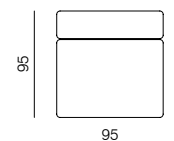

[indoor sofa information website](#)

[indoor armchair information website](#)

[indoor pouf information website](#)

[outdoor information website](#)

SEAT
dimensions 95 x 70 cm

SEAT
dimensions 95 x 95 cm

SEAT
dimensions 165 x 95 cm

POUF / BENCH
dimensions 120 x 95 x 41 cm

POUF / BENCH
dimensions 190 x 70 x 41 cm

POUF / BENCH
dimensions 215 x 70 x 41 cm

1SEATER
dimensions 95 x 95 x 68 cm

1SEATER
dimensions 120 x 95 x 68 cm

SPECIFICATIONS AND TECHNICAL DRAWING

1SEATER
dimensions 120 x 95 x 68 cm

3SEATER
dimensions 190 x 95 x 68 cm

1SEATER
dimensions 120 x 95 x 68 cm

3SEATER
dimensions 190 x 95 x 68 cm

ARMCHAIR
dimensions 96 x 78 x 68 cm

3SEATER
dimensions 215 x 95 x 68 cm

3SEATER
dimensions 215 x 95 x 68 cm

SPECIFICATIONS AND TECHNICAL DRAWING

3SEATER
dimensions 215 x 95 x 68 cm

3SEATER
dimensions 215 x 95 x 68 cm

3SEATER
dimensions 240 x 95 x 68 cm

3SEATER
dimensions 240 x 95 x 68 cm