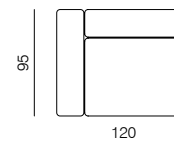

[indoor sofa information website](#)

[indoor armchair information website](#)

[indoor pouf information website](#)

[outdoor information website](#)

SEAT
dimensions 95 x 70 cm

SEAT
dimensions 95 x 95 cm

SEAT
dimensions 165 x 95 cm

ARMREST / BACKREST
dimensions 95 x 25 cm

BACKREST WITH MECHANISM
dimensions 95 x 25 cm

POUF / BENCH
dimensions 95 x 70 x 41 cm

POUF / BENCH
dimensions 120 x 70 x 41 cm

POUF / BENCH
dimensions 95 x 95 x 41 cm

POUF / BENCH
dimensions 120 x 95 x 41 cm

POUF / BENCH
dimensions 190 x 70 x 41 cm

POUF / BENCH
dimensions 215 x 70 x 41 cm

1SEATER
dimensions 95 x 95 x 68 cm

1SEATER
dimensions 120 x 95 x 68 cm

SPECIFICATIONS AND TECHNICAL DRAWING

1SEATER
dimensions 120 x 95 x 68 cm

3SEATER
dimensions 190 x 95 x 68 cm

1SEATER
dimensions 120 x 95 x 68 cm

3SEATER
dimensions 190 x 95 x 68 cm

ARMCHAIR
dimensions 96 x 78 x 68 cm

3SEATER
dimensions 215 x 95 x 68 cm