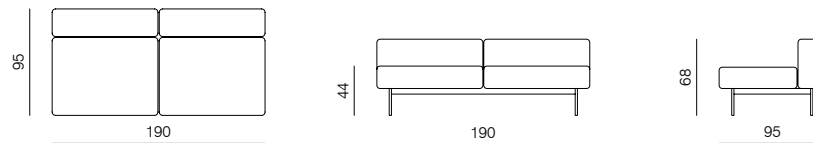

[indoor sofa information website](#)

[indoor armchair information website](#)

[indoor pouf information website](#)

[outdoor information website](#)

SEAT
dimensions 95 x 70 cm

SEAT
dimensions 95 x 95 cm

SEAT
dimensions 165 x 95 cm

POUF / BENCH
dimensions 120 x 95 x 41 cm

POUF / BENCH
dimensions 190 x 70 x 41 cm

POUF / BENCH
dimensions 215 x 70 x 41 cm

1SEATER
dimensions 95 x 95 x 68 cm

1SEATER
dimensions 120 x 95 x 68 cm

SPECIFICATIONS AND TECHNICAL DRAWING

1SEATER
dimensions 120 x 95 x 68 cm

3SEATER
dimensions 190 x 95 x 68 cm

1SEATER
dimensions 120 x 95 x 68 cm

3SEATER
dimensions 190 x 95 x 68 cm

ARMCHAIR
dimensions 96 x 78 x 68 cm

3SEATER
dimensions 215 x 95 x 68 cm

3SEATER
dimensions 215 x 95 x 68 cm

SPECIFICATIONS AND TECHNICAL DRAWING

3SEATER
dimensions 215 x 95 x 68 cm

3SEATER
dimensions 215 x 95 x 68 cm

3SEATER
dimensions 240 x 95 x 68 cm

3SEATER
dimensions 240 x 95 x 68 cm