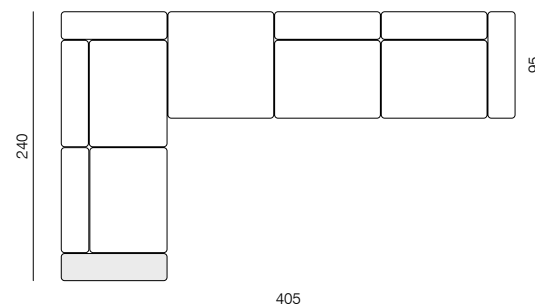

1SEATER
dimensions 120 x 95 x 68 cm

3SEATER
dimensions 190 x 95 x 68 cm

1SEATER
dimensions 120 x 95 x 68 cm

3SEATER
dimensions 190 x 95 x 68 cm

ARMCHAIR
dimensions 96 x 78 x 68 cm

3SEATER
dimensions 215 x 95 x 68 cm

3SEATER
dimensions 215 x 95 x 68 cm

SPECIFICATIONS AND TECHNICAL DRAWING

3SEATER
dimensions 215 x 95 x 68 cm

3SEATER
dimensions 215 x 95 x 68 cm

3SEATER
dimensions 240 x 95 x 68 cm

3SEATER
dimensions 240 x 95 x 68 cm

3SEATER
dimensions 240 x 95 x 68 cm

CHAISE LONGUE
dimensions 120 x 190 x 68 cm

BIG COMPOSITION
dimensions 405 x 240 x 68 cm

SPECIFICATIONS AND TECHNICAL DRAWING

**SIDEBOARD
SOLID WOOD**
w 25 × d 70 × h 2 cm

**SIDEBOARD
SOLID WOOD**
w 25 × d 95 × h 2 cm

**SIDEBOARD
SOLID WOOD**
w 70 × d 95 × h 2 cm

**SIDEBOARD
SOLID WOOD**
w 95 × d 95 × h 2 cm

**SIDEBOARD
SOLID WOOD SLATS**
w 25 × d 70 × h 2 cm

**SIDEBOARD
SOLID WOOD SLATS**
w 25 × d 95 × h 2 cm