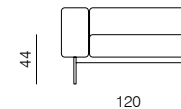

[indoor sofa information website](#)

[indoor armchair information website](#)

[indoor pouf information website](#)

[outdoor information website](#)

SEAT
dimensions 95 x 70 cm

SEAT
dimensions 95 x 95 cm

SEAT
dimensions 165 x 95 cm

POUF / BENCH
dimensions 120 x 95 x 41 cm

POUF / BENCH
dimensions 190 x 70 x 41 cm

POUF / BENCH
dimensions 215 x 70 x 41 cm

1SEATER
dimensions 95 x 95 x 68 cm

1SEATER
dimensions 120 x 95 x 68 cm

SPECIFICATIONS AND TECHNICAL DRAWING

1SEATER
dimensions 120 x 95 x 68 cm

3SEATER
dimensions 190 x 95 x 68 cm

1SEATER
dimensions 120 x 95 x 68 cm

3SEATER
dimensions 190 x 95 x 68 cm

ARMCHAIR
dimensions 96 x 78 x 68 cm

3SEATER
dimensions 215 x 95 x 68 cm

3SEATER
dimensions 215 x 95 x 68 cm

SPECIFICATIONS AND TECHNICAL DRAWING

3SEATER
dimensions 215 x 95 x 68 cm

3SEATER
dimensions 215 x 95 x 68 cm

3SEATER
dimensions 240 x 95 x 68 cm

3SEATER
dimensions 240 x 95 x 68 cm