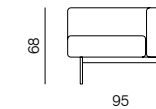

[indoor sofa information website](#)

[indoor armchair information website](#)

[indoor pouf information website](#)

[outdoor information website](#)

SEAT
dimensions 95 x 70 cm

SEAT
dimensions 95 x 95 cm

SEAT
dimensions 165 x 95 cm

POUF / BENCH
dimensions 120 x 95 x 41 cm

POUF / BENCH
dimensions 190 x 70 x 41 cm

POUF / BENCH
dimensions 215 x 70 x 41 cm

1SEATER
dimensions 95 x 95 x 68 cm

1SEATER
dimensions 120 x 95 x 68 cm

SPECIFICATIONS AND TECHNICAL DRAWING

1SEATER
dimensions 120 x 95 x 68 cm

3SEATER
dimensions 190 x 95 x 68 cm

1SEATER
dimensions 120 x 95 x 68 cm

3SEATER
dimensions 190 x 95 x 68 cm

ARMCHAIR
dimensions 96 x 78 x 68 cm

3SEATER
dimensions 215 x 95 x 68 cm

3SEATER
dimensions 215 x 95 x 68 cm

SPECIFICATIONS AND TECHNICAL DRAWING

3SEATER
dimensions 215 x 95 x 68 cm

3SEATER
dimensions 215 x 95 x 68 cm

3SEATER
dimensions 240 x 95 x 68 cm

3SEATER
dimensions 240 x 95 x 68 cm