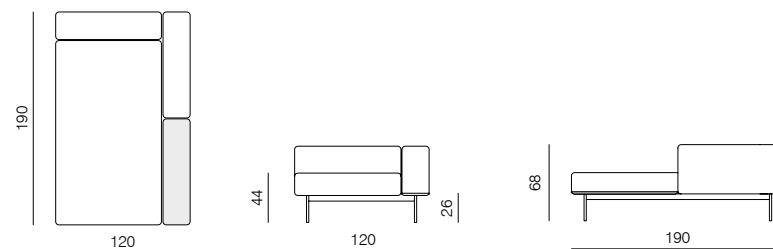

[indoor sofa information website](#)

[indoor armchair information website](#)

[indoor pouf information website](#)

[outdoor information website](#)

SEAT
dimensions 95 x 70 cm

SEAT
dimensions 95 x 95 cm

SEAT
dimensions 165 x 95 cm

1SEATER
dimensions 120 x 95 x 68 cm

3SEATER
dimensions 190 x 95 x 68 cm

1SEATER
dimensions 120 x 95 x 68 cm

3SEATER
dimensions 190 x 95 x 68 cm

ARMCHAIR
dimensions 96 x 78 x 68 cm

3SEATER
dimensions 215 x 95 x 68 cm

3SEATER
dimensions 215 x 95 x 68 cm

SPECIFICATIONS AND TECHNICAL DRAWING

3SEATER
dimensions 215 x 95 x 68 cm

3SEATER
dimensions 215 x 95 x 68 cm

3SEATER
dimensions 240 x 95 x 68 cm

3SEATER
dimensions 240 x 95 x 68 cm

3SEATER
dimensions 240 x 95 x 68 cm

CHAISE LONGUE
dimensions 120 x 190 x 68 cm

BIG COMPOSITION
dimensions 405 x 240 x 68 cm

SPECIFICATIONS AND TECHNICAL DRAWING

**SIDEBOARD
SOLID WOOD**
w 25 × d 70 × h 2 cm