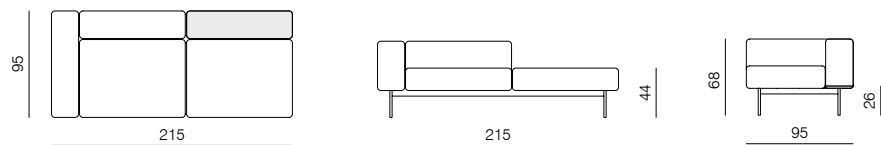

POUF / BENCH
dimensions 120 x 95 x 41 cm

POUF / BENCH
dimensions 190 x 70 x 41 cm

POUF / BENCH
dimensions 215 x 70 x 41 cm

1SEATER
dimensions 95 x 95 x 68 cm

1SEATER
dimensions 120 x 95 x 68 cm

SPECIFICATIONS AND TECHNICAL DRAWING

1SEATER
dimensions 120 x 95 x 68 cm

3SEATER
dimensions 190 x 95 x 68 cm

1SEATER
dimensions 120 x 95 x 68 cm

3SEATER
dimensions 190 x 95 x 68 cm

ARMCHAIR
dimensions 96 x 78 x 68 cm

3SEATER
dimensions 215 x 95 x 68 cm

3SEATER
dimensions 215 x 95 x 68 cm

SPECIFICATIONS AND TECHNICAL DRAWING

3SEATER
dimensions 215 x 95 x 68 cm

3SEATER
dimensions 215 x 95 x 68 cm

3SEATER
dimensions 240 x 95 x 68 cm

3SEATER
dimensions 240 x 95 x 68 cm

3SEATER
dimensions 240 x 95 x 68 cm

CHAISE LONGUE
dimensions 120 x 190 x 68 cm

BIG COMPOSITION
dimensions 405 x 240 x 68 cm

SPECIFICATIONS AND TECHNICAL DRAWING

**SIDEBOARD
SOLID WOOD**
w 25 × d 70 × h 2 cm