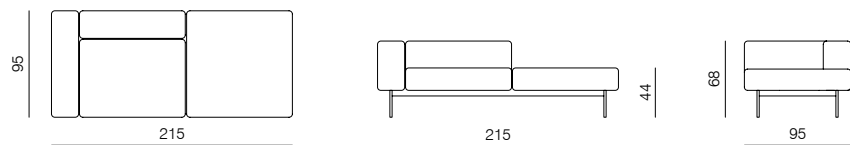

[indoor sofa information website](#)

[indoor armchair information website](#)

[indoor pouf information website](#)

[outdoor information website](#)

SEAT
dimensions 95 x 70 cm

SEAT
dimensions 95 x 95 cm

SEAT
dimensions 165 x 95 cm

1SEATER
dimensions 120 x 95 x 68 cm

3SEATER
dimensions 190 x 95 x 68 cm

1SEATER
dimensions 120 x 95 x 68 cm

3SEATER
dimensions 190 x 95 x 68 cm

ARMCHAIR
dimensions 96 x 78 x 68 cm

3SEATER
dimensions 215 x 95 x 68 cm

3SEATER
dimensions 215 x 95 x 68 cm

SPECIFICATIONS AND TECHNICAL DRAWING

3SEATER
dimensions 215 x 95 x 68 cm

3SEATER
dimensions 215 x 95 x 68 cm

3SEATER
dimensions 240 x 95 x 68 cm

3SEATER
dimensions 240 x 95 x 68 cm

3SEATER
dimensions 240 x 95 x 68 cm

CHAISE LONGUE
dimensions 120 x 190 x 68 cm

BIG COMPOSITION
dimensions 405 x 240 x 68 cm

SPECIFICATIONS AND TECHNICAL DRAWING

**SIDEBOARD
SOLID WOOD**
w 25 × d 70 × h 2 cm