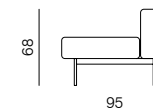

[indoor sofa information website](#)

[indoor armchair information website](#)

[indoor pouf information website](#)

[outdoor information website](#)

SEAT
dimensions 95 x 70 cm

SEAT
dimensions 95 x 95 cm

SEAT
dimensions 165 x 95 cm

POUF / BENCH
dimensions 120 x 95 x 41 cm

POUF / BENCH
dimensions 190 x 70 x 41 cm

POUF / BENCH
dimensions 215 x 70 x 41 cm

1SEATER
dimensions 95 x 95 x 68 cm

1SEATER
dimensions 120 x 95 x 68 cm

SPECIFICATIONS AND TECHNICAL DRAWING

1SEATER
dimensions 120 x 95 x 68 cm

3SEATER
dimensions 190 x 95 x 68 cm

1SEATER
dimensions 120 x 95 x 68 cm

3SEATER
dimensions 190 x 95 x 68 cm

ARMCHAIR
dimensions 96 x 78 x 68 cm

3SEATER
dimensions 215 x 95 x 68 cm

3SEATER
dimensions 215 x 95 x 68 cm

SPECIFICATIONS AND TECHNICAL DRAWING

3SEATER
dimensions 215 x 95 x 68 cm

3SEATER
dimensions 215 x 95 x 68 cm

3SEATER
dimensions 240 x 95 x 68 cm

3SEATER
dimensions 240 x 95 x 68 cm