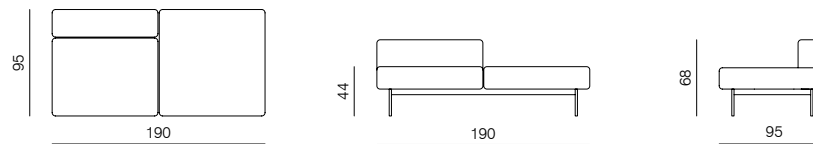

POUF / BENCH
dimensions 120 x 95 x 41 cm

POUF / BENCH
dimensions 190 x 70 x 41 cm

POUF / BENCH
dimensions 215 x 70 x 41 cm

1SEATER
dimensions 95 x 95 x 68 cm

1SEATER
dimensions 120 x 95 x 68 cm

SPECIFICATIONS AND TECHNICAL DRAWING

1SEATER
dimensions 120 x 95 x 68 cm

3SEATER
dimensions 190 x 95 x 68 cm

1SEATER
dimensions 120 x 95 x 68 cm

3SEATER
dimensions 190 x 95 x 68 cm

ARMCHAIR
dimensions 96 x 78 x 68 cm

3SEATER
dimensions 215 x 95 x 68 cm

3SEATER
dimensions 215 x 95 x 68 cm

SPECIFICATIONS AND TECHNICAL DRAWING

3SEATER
dimensions 215 x 95 x 68 cm

3SEATER
dimensions 215 x 95 x 68 cm

3SEATER
dimensions 240 x 95 x 68 cm

3SEATER
dimensions 240 x 95 x 68 cm

3SEATER
dimensions 240 x 95 x 68 cm

CHAISE LONGUE
dimensions 120 x 190 x 68 cm

BIG COMPOSITION
dimensions 405 x 240 x 68 cm

SPECIFICATIONS AND TECHNICAL DRAWING

**SIDEBOARD
SOLID WOOD**
w 25 × d 70 × h 2 cm