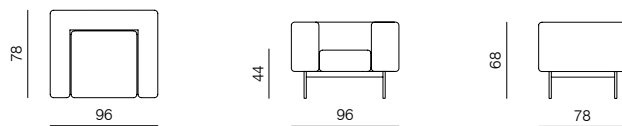

POUF / BENCH
dimensions 120 x 95 x 41 cm

POUF / BENCH
dimensions 190 x 70 x 41 cm

POUF / BENCH
dimensions 215 x 70 x 41 cm

1SEATER
dimensions 95 x 95 x 68 cm

1SEATER
dimensions 120 x 95 x 68 cm

SPECIFICATIONS AND TECHNICAL DRAWING

1SEATER
dimensions 120 x 95 x 68 cm

3SEATER
dimensions 190 x 95 x 68 cm

1SEATER
dimensions 120 x 95 x 68 cm

3SEATER
dimensions 190 x 95 x 68 cm

ARMCHAIR
dimensions 96 x 78 x 68 cm

3SEATER
dimensions 215 x 95 x 68 cm

3SEATER
dimensions 215 x 95 x 68 cm

SPECIFICATIONS AND TECHNICAL DRAWING

3SEATER
dimensions 215 x 95 x 68 cm

3SEATER
dimensions 215 x 95 x 68 cm

3SEATER
dimensions 240 x 95 x 68 cm

3SEATER
dimensions 240 x 95 x 68 cm

3SEATER
dimensions 240 x 95 x 68 cm

CHAISE LONGUE
dimensions 120 x 190 x 68 cm

BIG COMPOSITION
dimensions 405 x 240 x 68 cm

SPECIFICATIONS AND TECHNICAL DRAWING

**SIDEBOARD
SOLID WOOD**
w 25 × d 70 × h 2 cm