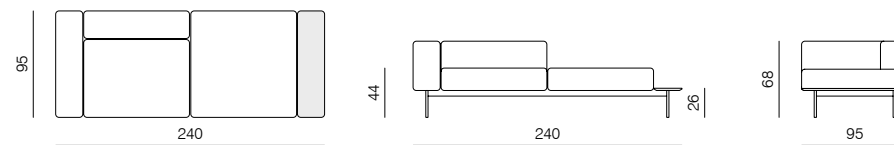

[indoor sofa information website](#)

[indoor armchair information website](#)

[indoor pouf information website](#)

[outdoor information website](#)

SEAT
dimensions 95 x 70 cm

SEAT
dimensions 95 x 95 cm

SEAT
dimensions 165 x 95 cm

1SEATER
dimensions 120 x 95 x 68 cm

3SEATER
dimensions 190 x 95 x 68 cm

1SEATER
dimensions 120 x 95 x 68 cm

3SEATER
dimensions 190 x 95 x 68 cm

ARMCHAIR
dimensions 96 x 78 x 68 cm

3SEATER
dimensions 215 x 95 x 68 cm

3SEATER
dimensions 215 x 95 x 68 cm

SPECIFICATIONS AND TECHNICAL DRAWING

3SEATER
dimensions 215 x 95 x 68 cm

3SEATER
dimensions 215 x 95 x 68 cm

3SEATER
dimensions 240 x 95 x 68 cm

3SEATER
dimensions 240 x 95 x 68 cm

3SEATER
dimensions 240 x 95 x 68 cm

CHAISE LONGUE
dimensions 120 x 190 x 68 cm

BIG COMPOSITION
dimensions 405 x 240 x 68 cm

SPECIFICATIONS AND TECHNICAL DRAWING

**SIDEBOARD
SOLID WOOD**
w 25 × d 70 × h 2 cm