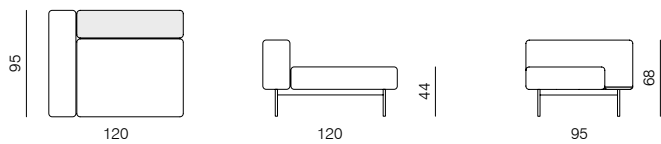

[indoor sofa information website](#)

[indoor armchair information website](#)

[indoor pouf information website](#)

[outdoor information website](#)

SEAT
dimensions 95 x 70 cm

SEAT
dimensions 95 x 95 cm

SEAT
dimensions 165 x 95 cm

POUF / BENCH
dimensions 120 x 95 x 41 cm

POUF / BENCH
dimensions 190 x 70 x 41 cm

POUF / BENCH
dimensions 215 x 70 x 41 cm

1SEATER
dimensions 95 x 95 x 68 cm

1SEATER
dimensions 120 x 95 x 68 cm

SPECIFICATIONS AND TECHNICAL DRAWING

1SEATER
dimensions 120 x 95 x 68 cm

3SEATER
dimensions 190 x 95 x 68 cm

1SEATER
dimensions 120 x 95 x 68 cm

3SEATER
dimensions 190 x 95 x 68 cm

ARMCHAIR
dimensions 96 x 78 x 68 cm

3SEATER
dimensions 215 x 95 x 68 cm

3SEATER
dimensions 215 x 95 x 68 cm

SPECIFICATIONS AND TECHNICAL DRAWING

3SEATER
dimensions 215 x 95 x 68 cm

3SEATER
dimensions 215 x 95 x 68 cm

3SEATER
dimensions 240 x 95 x 68 cm

3SEATER
dimensions 240 x 95 x 68 cm