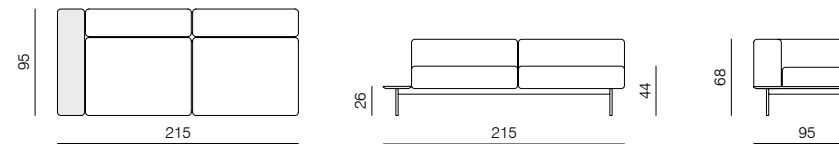

POUF / BENCH
dimensions 120 x 95 x 41 cm

POUF / BENCH
dimensions 190 x 70 x 41 cm

POUF / BENCH
dimensions 215 x 70 x 41 cm

1SEATER
dimensions 95 x 95 x 68 cm

1SEATER
dimensions 120 x 95 x 68 cm

SPECIFICATIONS AND TECHNICAL DRAWING

1SEATER
dimensions 120 x 95 x 68 cm

3SEATER
dimensions 190 x 95 x 68 cm

1SEATER
dimensions 120 x 95 x 68 cm

3SEATER
dimensions 190 x 95 x 68 cm

ARMCHAIR
dimensions 96 x 78 x 68 cm

3SEATER
dimensions 215 x 95 x 68 cm

3SEATER
dimensions 215 x 95 x 68 cm

SPECIFICATIONS AND TECHNICAL DRAWING

3SEATER
dimensions 215 x 95 x 68 cm

3SEATER
dimensions 215 x 95 x 68 cm

3SEATER
dimensions 240 x 95 x 68 cm

3SEATER
dimensions 240 x 95 x 68 cm

3SEATER
dimensions 240 x 95 x 68 cm

CHAISE LONGUE
dimensions 120 x 190 x 68 cm

BIG COMPOSITION
dimensions 405 x 240 x 68 cm

SPECIFICATIONS AND TECHNICAL DRAWING

**SIDEBOARD
SOLID WOOD**
w 25 × d 70 × h 2 cm