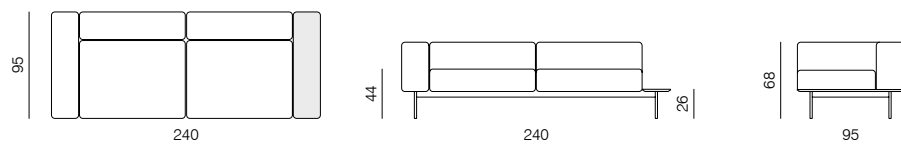

[indoor sofa information website](#)

[indoor armchair information website](#)

[indoor pouf information website](#)

[outdoor information website](#)

SEAT
dimensions 95 x 70 cm

SEAT
dimensions 95 x 95 cm

SEAT
dimensions 165 x 95 cm

1SEATER
dimensions 120 x 95 x 68 cm

3SEATER
dimensions 190 x 95 x 68 cm

1SEATER
dimensions 120 x 95 x 68 cm

3SEATER
dimensions 190 x 95 x 68 cm

ARMCHAIR
dimensions 96 x 78 x 68 cm

3SEATER
dimensions 215 x 95 x 68 cm

3SEATER
dimensions 215 x 95 x 68 cm

SPECIFICATIONS AND TECHNICAL DRAWING

3SEATER
dimensions 215 x 95 x 68 cm

3SEATER
dimensions 215 x 95 x 68 cm

3SEATER
dimensions 240 x 95 x 68 cm

3SEATER
dimensions 240 x 95 x 68 cm

3SEATER
dimensions 240 x 95 x 68 cm

CHAISE LONGUE
dimensions 120 x 190 x 68 cm

BIG COMPOSITION
dimensions 405 x 240 x 68 cm

SPECIFICATIONS AND TECHNICAL DRAWING

**SIDEBOARD
SOLID WOOD**
w 25 × d 70 × h 2 cm