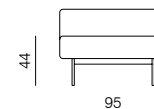

[indoor sofa information website](#)

[indoor armchair information website](#)

[indoor pouf information website](#)

[outdoor information website](#)

SEAT
dimensions 95 x 70 cm

SEAT
dimensions 95 x 95 cm

SEAT
dimensions 165 x 95 cm

POUF / BENCH
dimensions 120 x 95 x 41 cm

POUF / BENCH
dimensions 190 x 70 x 41 cm

POUF / BENCH
dimensions 215 x 70 x 41 cm

1SEATER
dimensions 95 x 95 x 68 cm

1SEATER
dimensions 120 x 95 x 68 cm

SPECIFICATIONS AND TECHNICAL DRAWING

1SEATER
dimensions 120 x 95 x 68 cm

3SEATER
dimensions 190 x 95 x 68 cm

1SEATER
dimensions 120 x 95 x 68 cm

3SEATER
dimensions 190 x 95 x 68 cm

ARMCHAIR
dimensions 96 x 78 x 68 cm

3SEATER
dimensions 215 x 95 x 68 cm

3SEATER
dimensions 215 x 95 x 68 cm

SPECIFICATIONS AND TECHNICAL DRAWING

3SEATER
dimensions 215 x 95 x 68 cm

3SEATER
dimensions 215 x 95 x 68 cm

3SEATER
dimensions 240 x 95 x 68 cm

3SEATER
dimensions 240 x 95 x 68 cm