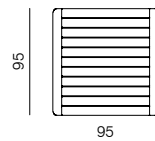

**SIDEBOARD
SOLID WOOD SLATS**
w 95 × d 95 × h 2 cm