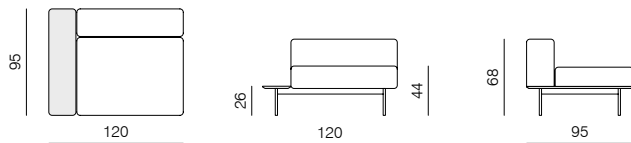

[indoor sofa information website](#)

[indoor armchair information website](#)

[indoor pouf information website](#)

[outdoor information website](#)

SEAT
dimensions 95 x 70 cm

SEAT
dimensions 95 x 95 cm

SEAT
dimensions 165 x 95 cm

POUF / BENCH
dimensions 120 x 95 x 41 cm

POUF / BENCH
dimensions 190 x 70 x 41 cm

POUF / BENCH
dimensions 215 x 70 x 41 cm

1SEATER
dimensions 95 x 95 x 68 cm

1SEATER
dimensions 120 x 95 x 68 cm

SPECIFICATIONS AND TECHNICAL DRAWING

1SEATER
dimensions 120 x 95 x 68 cm

3SEATER
dimensions 190 x 95 x 68 cm

1SEATER
dimensions 120 x 95 x 68 cm

3SEATER
dimensions 190 x 95 x 68 cm

ARMCHAIR
dimensions 96 x 78 x 68 cm

3SEATER
dimensions 215 x 95 x 68 cm

3SEATER
dimensions 215 x 95 x 68 cm

SPECIFICATIONS AND TECHNICAL DRAWING

3SEATER
dimensions 215 x 95 x 68 cm

3SEATER
dimensions 215 x 95 x 68 cm

3SEATER
dimensions 240 x 95 x 68 cm

3SEATER
dimensions 240 x 95 x 68 cm