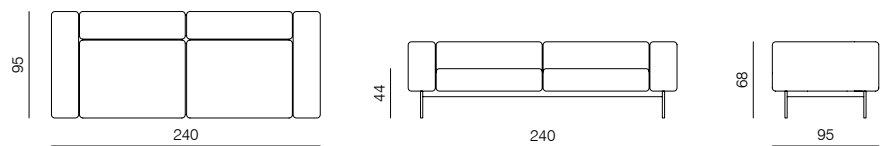

[indoor sofa information website](#)

[indoor armchair information website](#)

[indoor pouf information website](#)

[outdoor information website](#)

SEAT
dimensions 95 x 70 cm

SEAT
dimensions 95 x 95 cm

SEAT
dimensions 165 x 95 cm

1SEATER
dimensions 120 x 95 x 68 cm

3SEATER
dimensions 190 x 95 x 68 cm

1SEATER
dimensions 120 x 95 x 68 cm

3SEATER
dimensions 190 x 95 x 68 cm

ARMCHAIR
dimensions 96 x 78 x 68 cm

3SEATER
dimensions 215 x 95 x 68 cm

3SEATER
dimensions 215 x 95 x 68 cm

SPECIFICATIONS AND TECHNICAL DRAWING

3SEATER
dimensions 215 x 95 x 68 cm

3SEATER
dimensions 215 x 95 x 68 cm

3SEATER
dimensions 240 x 95 x 68 cm

3SEATER
dimensions 240 x 95 x 68 cm

3SEATER
dimensions 240 x 95 x 68 cm

CHAISE LONGUE
dimensions 120 x 190 x 68 cm

BIG COMPOSITION
dimensions 405 x 240 x 68 cm

SPECIFICATIONS AND TECHNICAL DRAWING

**SIDEBOARD
SOLID WOOD**
w 25 × d 70 × h 2 cm