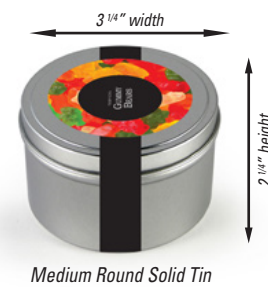

Medium Round Window Tin Small Round Window Tin

Medium Round Solid Tin