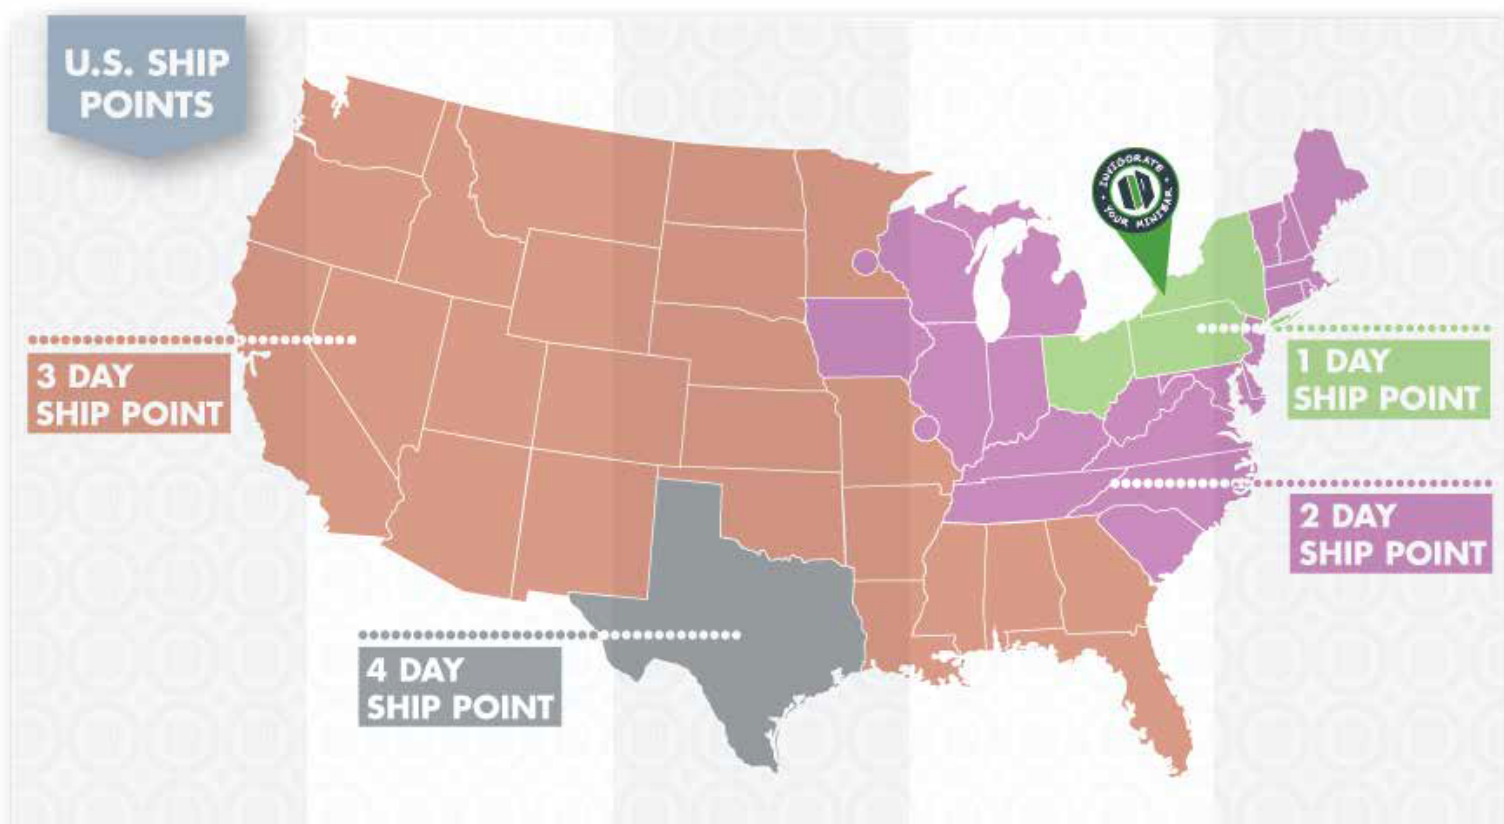

Madecasse Chocolates
Milk Duds
Milky Way
Nestle Crunch
Reese's Peanut Butter Cups
Reese's Pieces

Ritter Chocolates
Toblerone
Twix
Yogurt Trail Mix
Yogurt Raisins
Yogurt Pretzels

When we see the weather here, there, or anywhere in between reach **80° F**, heat sensitive shipping applies.

If ship point is **1-2 days**, heat sensitive orders will only ship UPS Ground on **Monday, Tuesday, or Wednesday** to ensure they don't melt over the weekend. Many UPS warehouses are not cooled so we cannot take the risk.

If ship point is **3 days**, we will ship order **Monday or Tuesday**. If orders are large enough for a pallet or a refrigerated truck, we will contact customer about minimum order requirements and lead time.