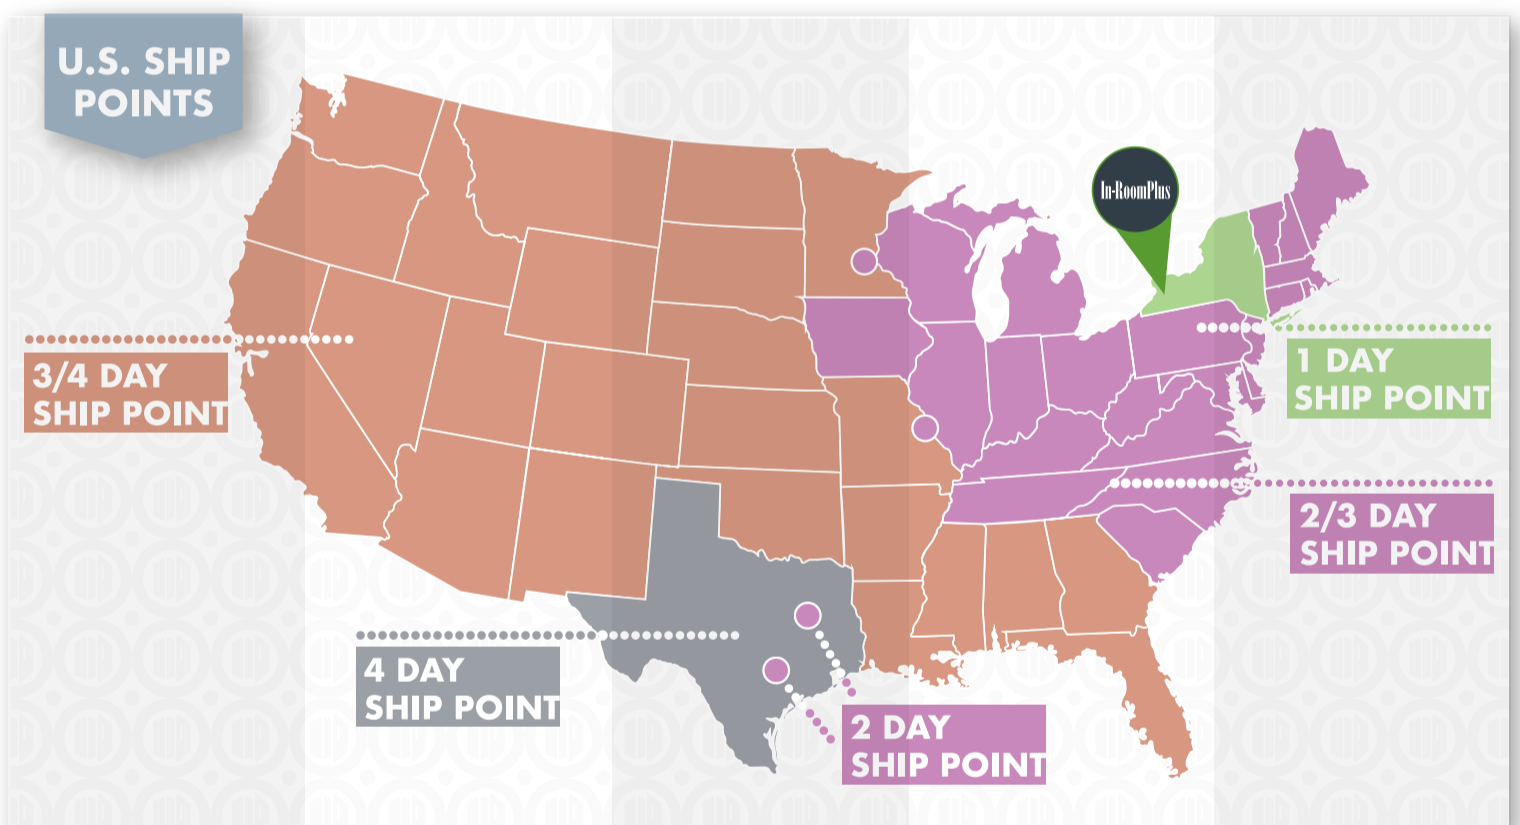

Not everyone enjoys laying out in the sun all weekend!

If you order any of the following items, there are a few things to keep in mind when placing your next order...

HEAT SENSITIVE ITEMS

Brooklyn Born Chocolate® Bar
Chocolate Covered Almonds
Chocolate Covered Pretzels
Chocolate Covered Gummy Bears
Chocolate Covered Espresso Beans

Chocolate Covered Raisins
Chocolate Malt Balls
Chocolate Sea Salt Caramels
Gummy Bears
Hershey's®

Justin's® Peanut Butter Cups
Kit Kat®
Lemoncello Almonds
Reese's® Peanut Butter Cups
Reese's® Pieces

Snickers®
Twix®
Yogurt Covered Raisins
Yogurt Covered Pretzels

When we see the weather reaches **80°F**, heat sensitive shipping applies. We will charge **$10 per ice box** to cover some of the cost to protect your delicious snacks.

If your ship point is **1-2 days**, your heat sensitive orders will only ship UPS Ground on Monday, Tuesday, or Wednesday to ensure they don't melt over the weekend. Many UPS warehouses are not cooled so we cannot take the risk.

If your ship point is **3 days**, we will ship your order **Monday or Tuesday**. If your orders are large enough for a pallet or a refrigerated truck, we will contact you about minimum order requirements and lead time.

Please plan for longer lead times on these products during warm weather months!

You will be notified if your order requires expedited shipping prior to it being sent out.

If you have any questions, please reach out to us at sales@inroomplus.com