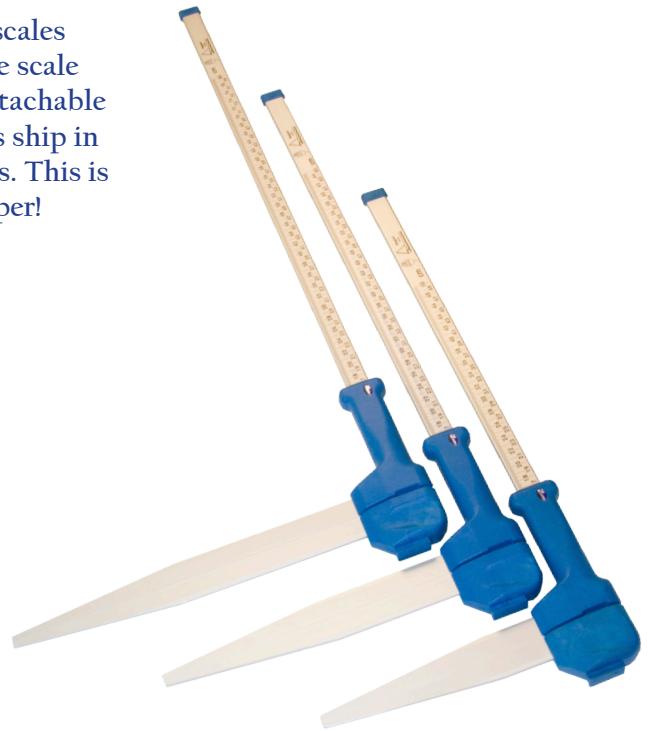

The Mantax Blue

The Mantax Blue Calipers feature non-reflecting aluminum scales with clear and practically non-wear digits. Mantax Blue have scale print on both sides and they are rugged and durable with detachable jaws and adjustment keys included. All Mantax Blue calipers ship in flat, custom sized boxes for reduced freight and storage costs. This is a simple, smart, durable and economic choice of diameter caliper!

Haglöf Sweden's Mantax Blue calipers are produced in a great selection and the largest variety of scale graduations and lengths. These calipers are proven functional and reliable and can be depended upon for years of professional use in any tough environment. Tested by independent institutes; PTB and FPA approved. When you require function, durability and ruggedness, for reliable field measurements in the most demanding environments on land or sea, Mantax is the caliper for you.

Mantax Blue is available with extra long scales and shorter jaws, suitable for wildlife and fish measuring. Also crowned/certified scale lengths as Mantax Blue 500mm; 600mm; 800mm and 1000mm. Custom printed scales can be produced on request.

Material Scale:	Alloy coated aluminum, non-reflective.
Material Handle:	Armoured glassfiber polycarbonate plastic.
Jaws:	Detachable aluminum and steel. Jaws are normally approx. half of the scale graduated length and suitable for diameter measuring. For fish measuring models, jaws are approx 200mm/8".