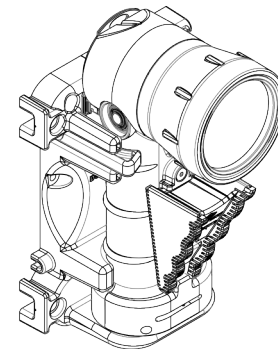

BT2+ Rechargeable

MODELS	P/N
BT2-IS Intrinsic Black	380-FF01-BT2-BL
BT2+ Orange	380-BT2P-OR
BT2+ Black	380-BT2P-BL
BT2+ Orange Rechargeable	380-BT2P-ORR
BT2+ Black Rechargeable	380-BT2P-BLR
BTS Black	380-BTS-BL
BTS Black & Yellow	380-BTS-YE

MODEL	LENGTH	WIDTH	HEIGHT	WEIGHT*	LUMENS	MAX BEAM DISTANCE	BATTERY LIFE
BT2+	2.8 in (71 mm)	3.8 in (97 mm)	7.5 in (190 mm)	1.4 lbs (635 g)	100 - 700	5,600 ft (1,707 m)	HIGH: 2 hours LOW: 5 hours FLASHING: 8 hours
BT2-IS	2.8 in (71 mm)	3.8 in (97 mm)	7.5 in (190 mm)	1.5 lbs (680 g)	40 - 200	3,000 ft (914 m)	HIGH: 3 hours LOW: 6 hours FLASHING: 12 hours
BTS	2.8 in (71 mm)	3.1 in (79 mm)	7.5 in (190 mm)	1.1 lbs (499 g)	100 - 500	2,100 ft (640 m)	HIGH: 3 hours LOW: 6 hours FLASHING: 12 hours
Rechargeable Docking Station	2.7 in (69 mm)	5 in (127 mm)	6.5 in (165 mm)	9.6 oz (272 g)	NA	NA	NA

*with batteries installed

LIMITED LIFETIME WARRANTY