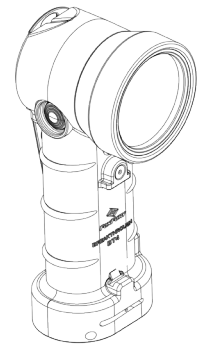

PRODUCT SUMMARY

The FoxFury Breakthrough® Series consists of versatile handheld search tools ideal for long range inspections, locating persons or property, and even cutting through smoke. These powerful lights are submersible, fire resistant, and impact resistant, perfect for extreme work environments.

FEATURES

- Multi-wear options
- 3 intensities (low, high, flashing)
- Smoke cutting beam
- Rechargeable options available
- Waterproof and Impact Resistant
- Fire resistant: meets NFPA 1971-8.6 (2013) requirements

MATERIALS

- Nylon 66 housing with polycarbonate lens
- Stainless steel clip

CERTIFICATIONS

- IPX7
- CE-EMC
- BT2-IS Only:
  - UL: Class I Div 1 & 2 GRP A, B, C, & D, T5: CLASS I, ZONE 0, AEx ia IIC T5 Ga
  - IECEx: Ex ia IIC T5 Ga
  - UL913, Seventh Edition: UL8750:2015
  - IEC60079-0: IEC60079-11

BTS

MODELS	P/N
BT2-IS Intrinsic Black	380-FF01-BT2-BL
BT2+ Orange	380-BT2P-OR
BT2+ Black	380-BT2P-BL
BT2+ Orange Rechargeable	380-BT2P-ORR
BT2+ Black Rechargeable	380-BT2P-BLR
BTS Black	380-BTS-BL
BTS Black & Yellow	380-BTS-YE

MODEL	LENGTH	WIDTH	HEIGHT	WEIGHT*	LUMENS	MAX BEAM DISTANCE	BATTERY LIFE
BT2+	2.8 in (71 mm)	3.8 in (97 mm)	7.5 in (190 mm)	1.4 lbs (635 g)	100 - 700	5,600 ft (1,707 m)	HIGH: 2 hours LOW: 5 hours FLASHING: 8 hours
BT2-IS	2.8 in (71 mm)	3.8 in (97 mm)	7.5 in (190 mm)	1.5 lbs (680 g)	40 - 200	3,000 ft (914 m)	HIGH: 3 hours LOW: 6 hours FLASHING: 12 hours
BTS	2.8 in (71 mm)	3.1 in (79 mm)	7.5 in (190 mm)	1.1 lbs (499 g)	100 - 500	2,100 ft (640 m)	HIGH: 3 hours LOW: 6 hours FLASHING: 12 hours
Rechargeable Docking Station	2.7 in (69 mm)	5 in (127 mm)	6.5 in (165 mm)	9.6 oz (272 g)	NA	NA	NA

*with batteries installed

LIMITED LIFETIME WARRANTY