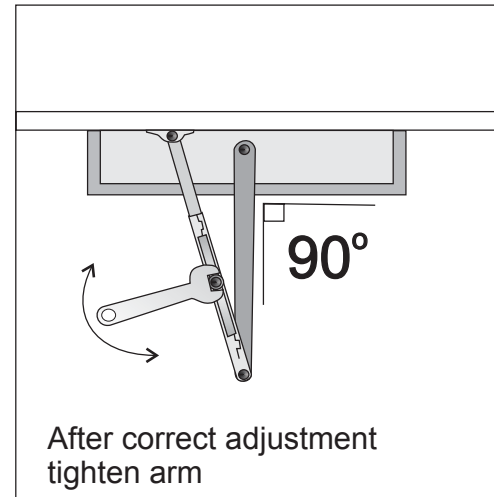

**NOTE:** For Model 133 Operator (Residential) mount arm 13" from hinge.  
For Model 233 Operator (Public) mount arm 14.5" from hinge.

## IMPORTANT

After installing operator on door, remove cover and carefully follow set-up and adjustment instruction located on inside cover.