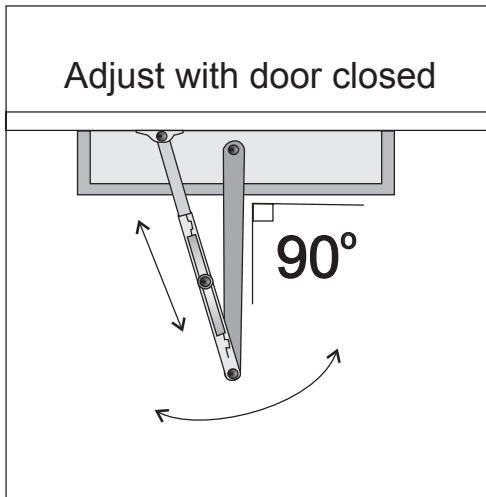

**NOTE:** For Model 133 Operator (Residential) mount arm 13" from hinge.  
For Model 233 Operator (Public) mount arm 14.5" from hinge.

## IMPORTANT

After installing operator on door, remove cover and carefully follow set-up and adjustment instruction located on inside cover.