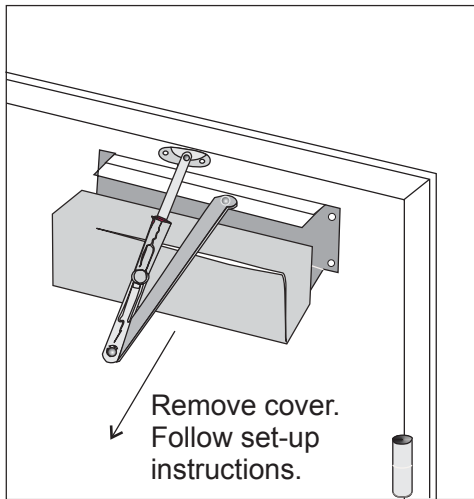

**NOTE:** For Model 133 Operator (Residential) mount arm 13" from hinge.  
For Model 233 Operator (Public) mount arm 14.5" from hinge.

## IMPORTANT

After installing operator on door, remove cover and carefully follow set-up and adjustment instruction located on inside cover.