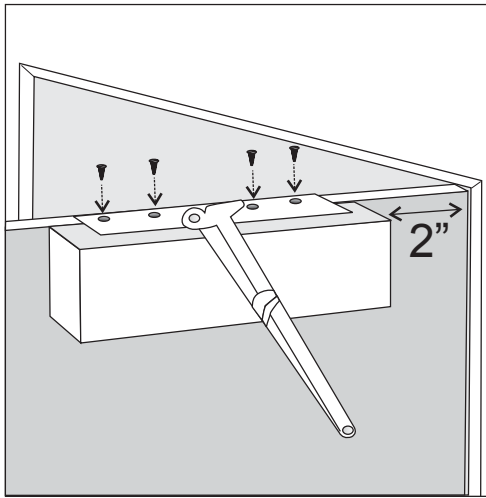

**NOTE:** For Model 133 Operator (Residential) mount arm 13" from hinge.  
For Model 233 Operator (Public) mount arm 14.5" from hinge.

## IMPORTANT

After installing operator on door, remove cover and carefully follow set-up and adjustment instruction located on inside cover.