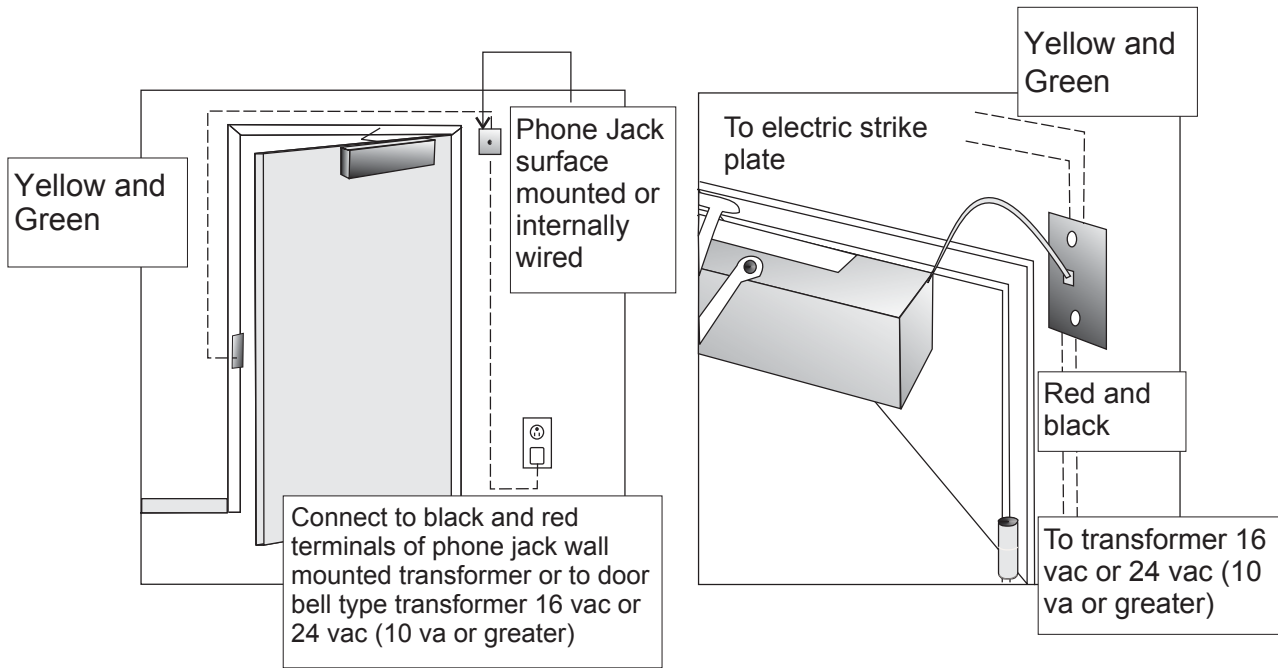

**NOTE:** For Model 133 Operator (Residential) mount arm 13" from hinge.  
For Model 233 Operator (Public) mount arm 14.5" from hinge.

## IMPORTANT

After installing operator on door, remove cover and carefully follow set-up and adjustment instruction located on inside cover.