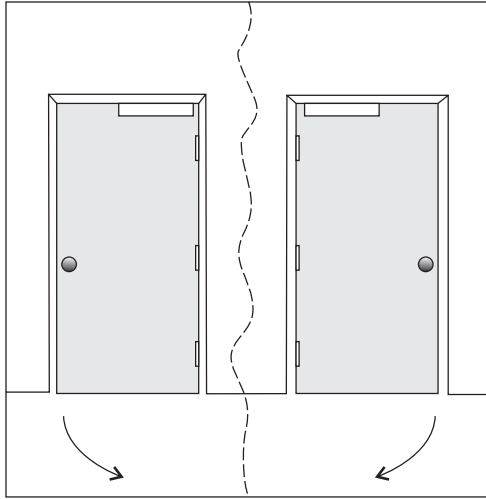

**NOTE:** For Model 133 Operator (Residential) mount arm 13" from hinge.  
For Model 233 Operator (Public) mount arm 14.5" from hinge.

## IMPORTANT

After installing operator on door, remove cover and carefully follow set-up and adjustment instruction located on inside cover.