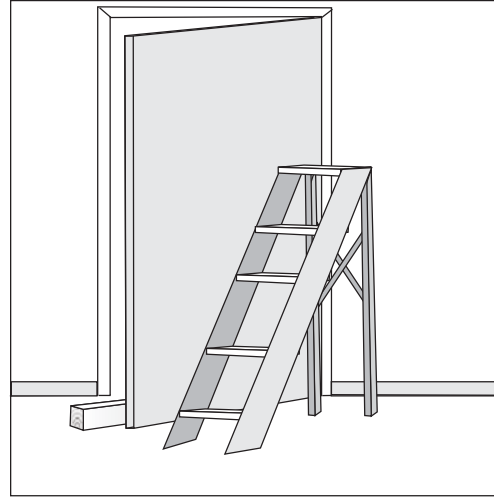

**NOTE:** For Model 133 Operator (Residential) mount arm 13" from hinge.  
For Model 233 Operator (Public) mount arm 14.5" from hinge.

## IMPORTANT

After installing operator on door, remove cover and carefully follow set-up and adjustment instruction located on inside cover.