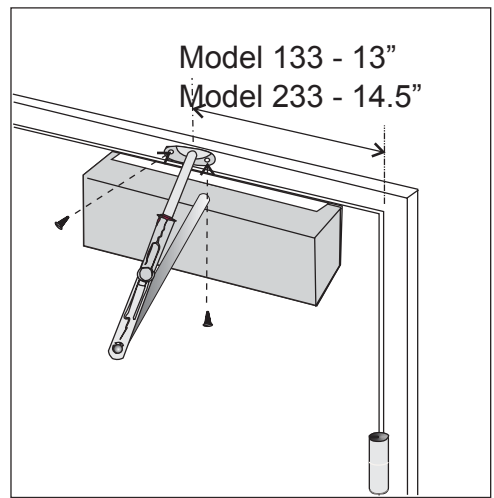

**NOTE:** For Model 133 Operator (Residential) mount arm 13" from hinge.  
For Model 233 Operator (Public) mount arm 14.5" from hinge.

## IMPORTANT

After installing operator on door, remove cover and carefully follow set-up and adjustment instruction located on inside cover.