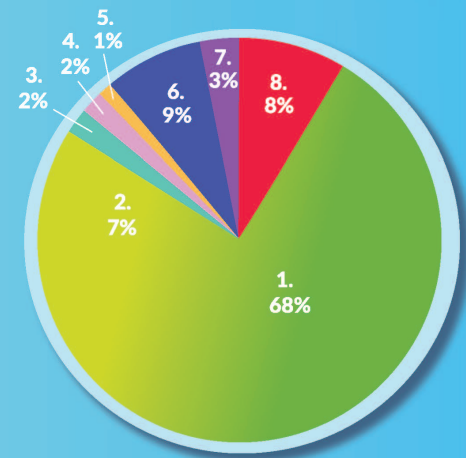

Snuggle Puppy Is Proven to Help Children!

An informal case study was conducted to confirm whether the Snuggle Puppy HERO concept works. Here's what we did:

- 152 members of a Sensory Processing Disorder Group were invited to join the Snuggle Puppy Research team to test the effectiveness of Snuggle Puppy in helping children with Autism Spectrum Disorder.
- Samples of Snuggle Puppy were sent to all participants to test effectiveness of the Snuggle Puppy HERO concept.

Children diagnosed with Autism, ADD/ADHD, Dyslexia, Development Coordination Disorder, and SPD-NOS (Not Otherwise Specified) were included.

Check Out These Amazing Results

- How beneficial was Snuggle Puppy for your family?

78% reported an above average experience!

- How long did you use the Snuggle Puppy before you realized a benefit?

75% saw a benefit within 48 hours! Wow!

We've Proven Your Customers Will Purchase HERO Over Other Related Products In Your Store!