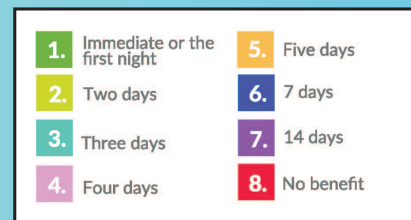

Children diagnosed with Autism, ADD/ADHD, Dyslexia, Development Coordination Disorder, and SPD-NOS (Not Otherwise Specified) were included.

Check Out These Amazing Results

- How beneficial was Snuggle Puppy for your family?

78% reported an above average experience!

- How long did you use the Snuggle Puppy before you realized a benefit?

75% saw a benefit within 48 hours! Wow!

We've Proven Your Customers Will Purchase HERO Over Other Related Products In Your Store!