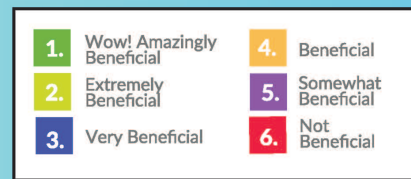

Check Out These Amazing Results

- How beneficial was Snuggle Puppy for your family?

78% reported an above average experience!