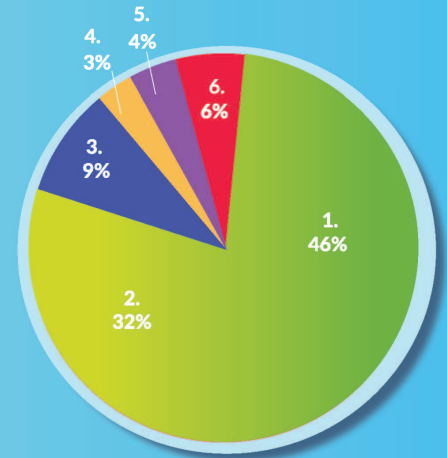

Snuggle Puppy Is Proven to Help Children!

An informal case study was conducted to confirm whether the Snuggle Puppy HERO concept works. Here's what we did:

- 152 members of a Sensory Processing Disorder Group were invited to join the Snuggle Puppy Research team to test the effectiveness of Snuggle Puppy in helping children with Autism Spectrum Disorder.
- Samples of Snuggle Puppy were sent to all participants to test effectiveness of the Snuggle Puppy HERO concept.

Children diagnosed with Autism, ADD/ADHD, Dyslexia, Development Coordination Disorder, and SPD-NOS (Not Otherwise Specified) were included.

Check Out These Amazing Results

- How beneficial was Snuggle Puppy for your family?

78% reported an above average experience!

- How long did you use the Snuggle Puppy before you realized a benefit?

75% saw a benefit within 48 hours! Wow!

We've Proven Your Customers Will Purchase HERO Over Other Related Products In Your Store!