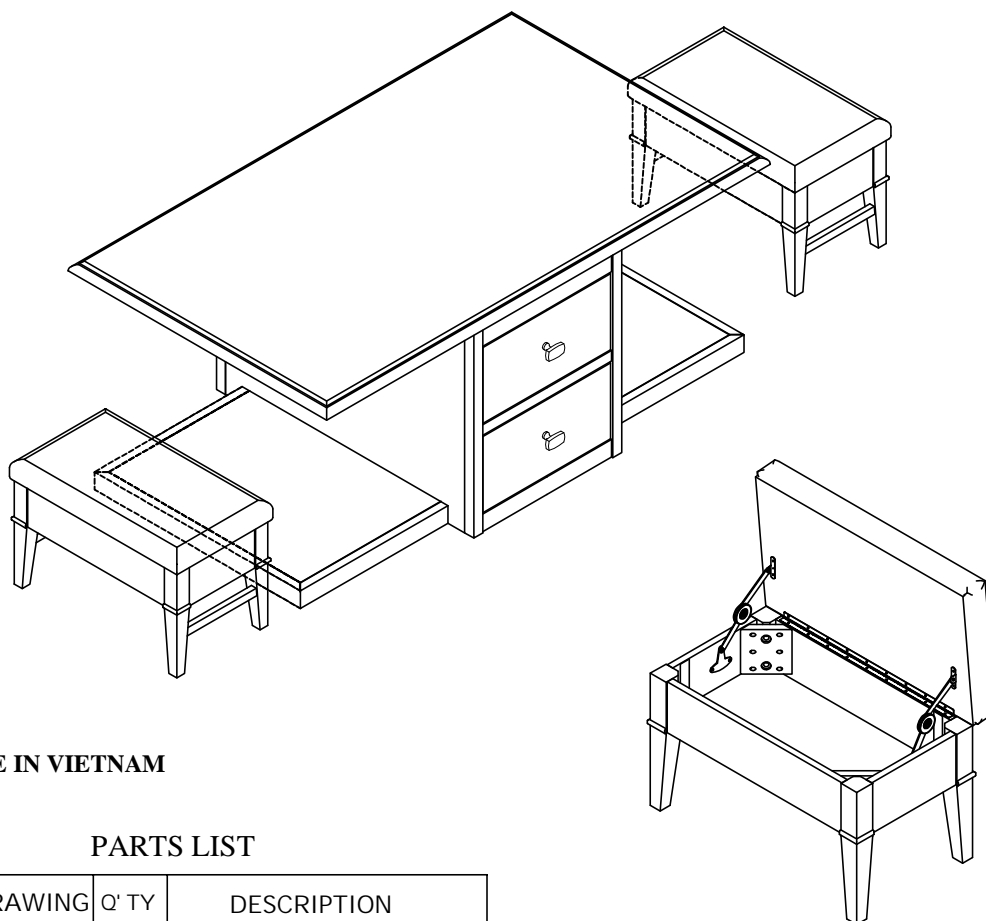

ASSEMBLY INSTRUCTION

ITEM NO: 195T3500-30

COFFEE TABLE W/TWO BENCHES

Thank you for purchasing this quality product. Be sure to check all packing material carefully for small parts which may have come loose inside the carton during shipment. Identify and count all parts and compare with the Parts List below.

MADE IN VIETNAM

PARTS LIST

NO.	DRAWING	Q' TY	DESCRIPTION
1		1	Coffee Table
2		2	Bench